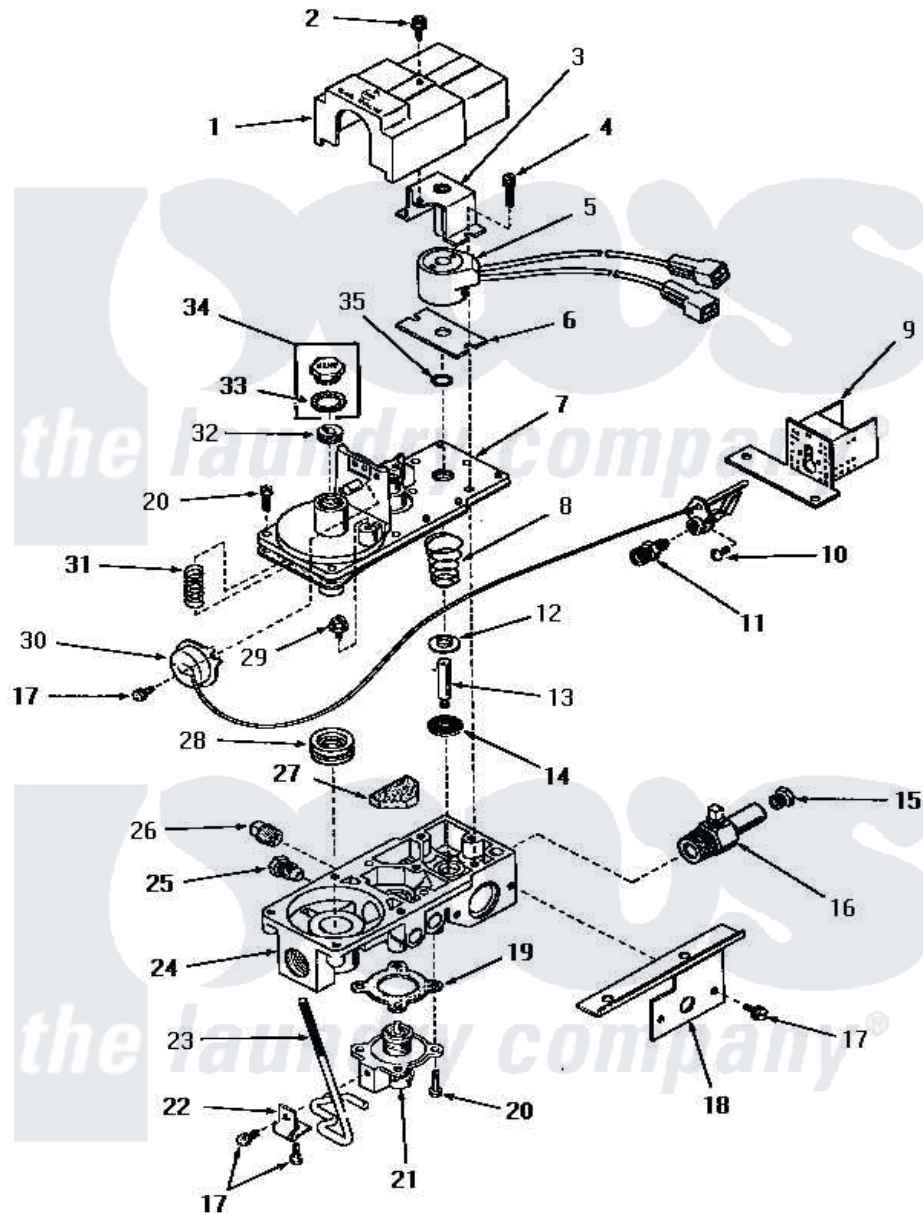

Amana FG6181 08 - GAS VALVE (NATURAL / MIXED GAS)

Amana Residential Amana FG6181 Washer Parts Parts Diagram 08 - GAS VALVE (NATURAL / MIXED GAS)
 Click on the part number to view part

Item	Original Part Number	Replaced By	Status	Part Description
1	53377S		Not Available	VALVE HOUSING
2	53379B		Not Available	HEX HEAD SCREW
3	53377B		Not Available	PLUNGER GUIDE AND BRACKET
4	53379C		Not Available	HEX HEAD SCREW
5	53377A		Not Available	COIL,BURNER
6	53377C		Not Available	PLATE
7	53377K		Not Available	VALVE COVER AND GASKET
8	53377Y		Not Available	VALVE SPRING
9	53377F		Not Available	PILOT SHIELD
10	53379F		Not Available	ROUND HEAD SCREW
11	53387			Orifice, NG
12	53377L		Not Available	STIFFENER
13	53377M		Not Available	PLUNGER SHAFT
14	53377N		Not Available	PLUNGER SEAT
15	51209		Not Available	ORIFICE,NG

16	53377W	Not Available	BURNER ORIFICE ADAPTER
17	53379D	Not Available	HEX HEAD SCREW
18	53377Q	Not Available	MOUNTING BRACKET
19	53377H	Not Available	GASKET
20	53379E	Not Available	HEX HEAD SCREW
21	53377G	Not Available	RESET VALVE
22	53377U	Not Available	CLAMP
23	53377J	Not Available	RESET LEVER
24	53377P	Not Available	VALVE BODY
25	53377V	Not Available	SCREW, COMPRESSION
26	20247		Plug, Pipe
27	53377T	Not Available	FILTER
28	52966R	Not Available	REGULATOR SEAT
29	53377Z	Not Available	HEX HEAD SCREW
30	53377E	Not Available	BURNER, PILOT
31	53377X	Not Available	REGULATOR SPRING
32	52966M	Not Available	REGULATOR SCREW
33	52966L	Not Available	GASKET
34	53558	Not Available	SCREW, VENT
35	53377D	Not Available	O-RING