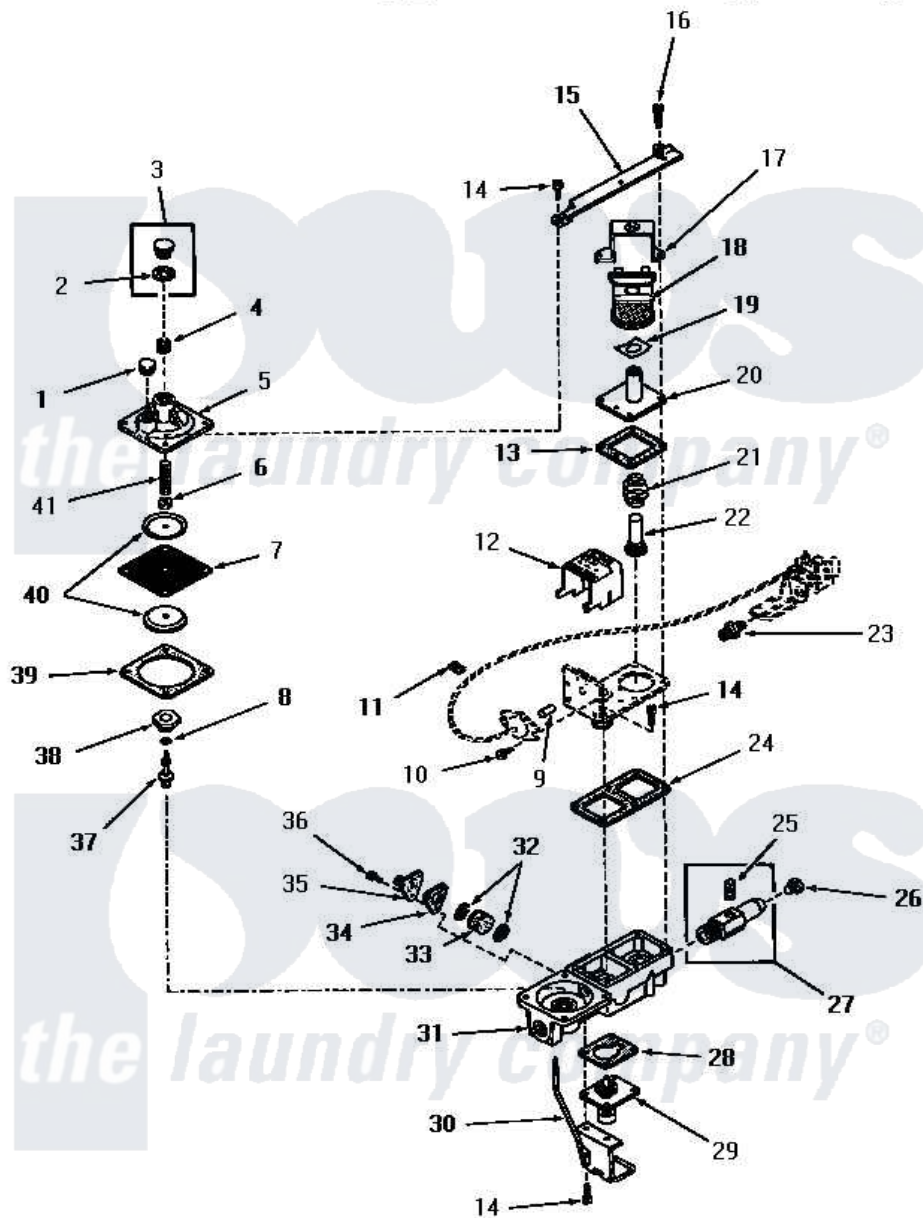

# Amana FG6181 09 - GAS VALVE (NATURAL / MIXED GAS)

Amana Residential Amana FG6181 Washer Parts Parts Diagram 09 - GAS VALVE (NATURAL / MIXED GAS)  
 Click on the part number to view part

Item	Original Part Number	Replaced By	Status	Part Description
1	54477		Not Available	CAP,VENT
2	0054474		Not Available	USE D7425607
3	Y0054476	<a href="#">D7431921Q</a>		Gasket
4	54486C		Not Available	REGULATOR SCREW
5	51402Q		Not Available	REGULATOR COVER
6	51402V		Not Available	NUT
7	51402X		Not Available	DIAPHRAGM
8	51402Y		Not Available	GASKET
9	54486Z		Not Available	ACTUATING PIN
10	54486K		Not Available	SCREW
11	54486N		Not Available	CLAMP
12	54486G		Not Available	LATCH COVER
13	54486T		Not Available	GASKET
14	54486J		Not Available	SCREW
15	54485		Not Available	MOUNTING BRACKET
16	54486L		Not Available	SCREW

17	54486F	Not Available	COIL HOLD-DOWN BRACKET
18	54486A	Not Available	COIL,BURNER
19	51402G	Not Available	LEAF SPRING
20	54486U	Not Available	PLUNGER GUIDE
21	51999E	Not Available	SPRING
22	54486M	Not Available	PLUNGER
23	54473	Not Available	ORIFICE,PILOT
24	54486R	Not Available	GASKET
25	<a href="#">20247</a>		Plug, Pipe
26	51209	Not Available	ORIFICE,NG
27	0054480	Not Available	NET-PAN,DRAIN
28	54486S	Not Available	GASKET
29	54486Q	Not Available	RESET VALVE
30	54486E	Not Available	RESET LEVER AND BRACKET
31	54486B	Not Available	VALVE BODY
32	54486X	Not Available	FILTER SCREEN
33	54486Y	Not Available	FILTER
34	54486W	Not Available	GASKET
35	54486P	Not Available	OUTLET
36	54486H	Not Available	SCREW
37	51402AB	Not Available	REGULATOR PIN
38	51402AA	Not Available	REGULATOR PIN SEAT
39	51402Z	Not Available	GASKET
40	51402W	Not Available	DIAPHRAGM PLATE
41	51402U	Not Available	REGULATOR SPRING