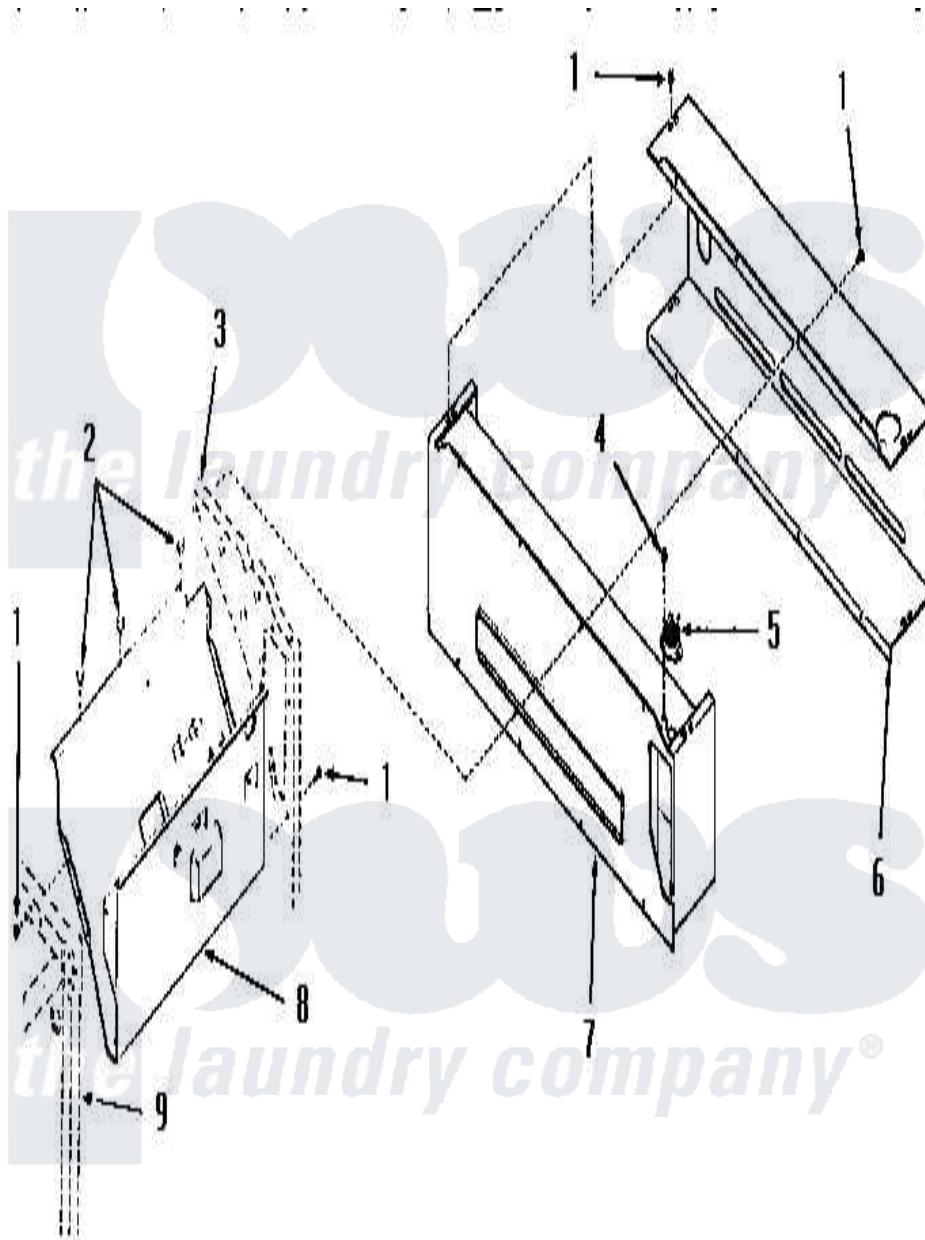

Amana FG6181 10 - HEATER BOX

Amana Residential Amana FG6181 Washer Parts Parts Diagram 10 - HEATER BOX
 Click on the part number to view part

Item	Original Part Number	Replaced By	Status	Part Description
1	51784		Not Available	SCREW,10B-16 X 1/2 HEX
2	52552		Not Available	BUMPER, OVEN DOOR
3	Y00000000		Not Available	SEE NOTE REAR FRAME
4	23222	3177991		Screw
5	51185		Not Available	THERMOSTAT,HEATER BOX
6	Y51862		Not Available	HEATER BOX
7	54717		Not Available	ASSY,HEATER BOX
8	Y52584		Not Available	BURNER SHIELD
9	Y00000000		Not Available	SEE NOTE FRONT FRAME AND AIR SHROUD