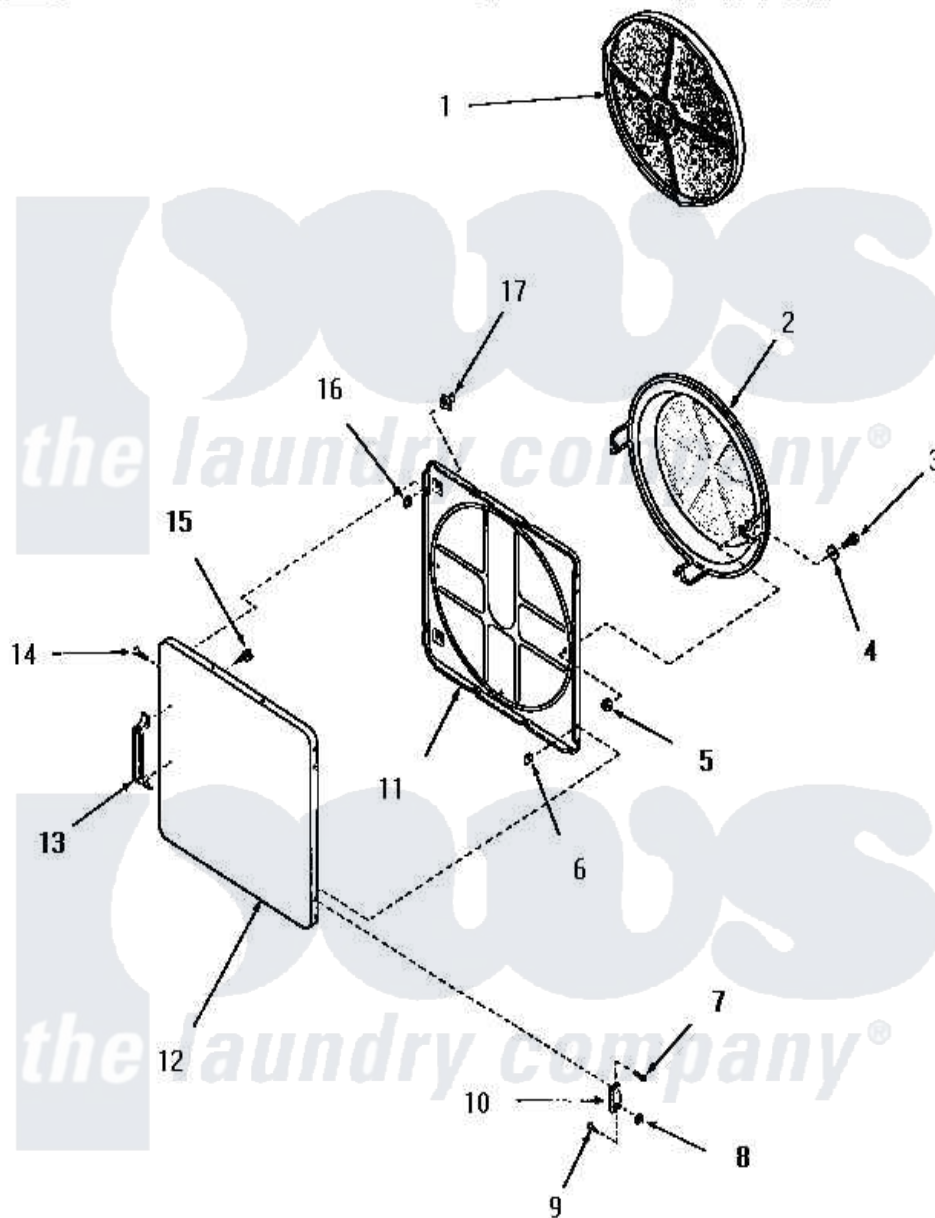

Amana FG6181 11 - LOADING DOOR

Amana [Residential Amana FG6181 Washer Parts](#) Parts Diagram 11 - LOADING DOOR
 Click on the part number to view part

Item	Original Part Number	Replaced By	Status	Part Description
1	53002		Not Available	NO LONGER AVAILABLE
2	54731	54-731		Bake Element
3	02422			Screw, 1/4-20 X 1/2 HeX
4	Q6275		Not Available	WASHER
5	52566	27001225		Nut, Jam Mid Lock 1/4-20
6	52865		Not Available	SPEED NUT
7	52864	500226		Screw, 8b-16 x 5/8 Tap
8	51236	488130		Nut
9	22649			Screw, 8-32 X 13/32 FI
10	70014			Hinge
11	54665	54-665		Bake Element
12	52489H		Not Available	OUTER DOOR PANEL, HARVEST GOLD
"	52489A		Not Available	OUTER DOOR PANEL, AVOCADO
"	52489C		Not Available	OUTER DOOR PANEL, COPPERTONE

"	52489W		Not Available	OUTER DOOR PANEL, WHITE
13	54068	61925		Pull Door Commercial Black
14	52864	500226		Screw, 8b-16 x 5/8 Tap
15	52150	489464		Screw
16	52865		Not Available	SPEED NUT
17	54661	LA-1003		Door Catch Kit