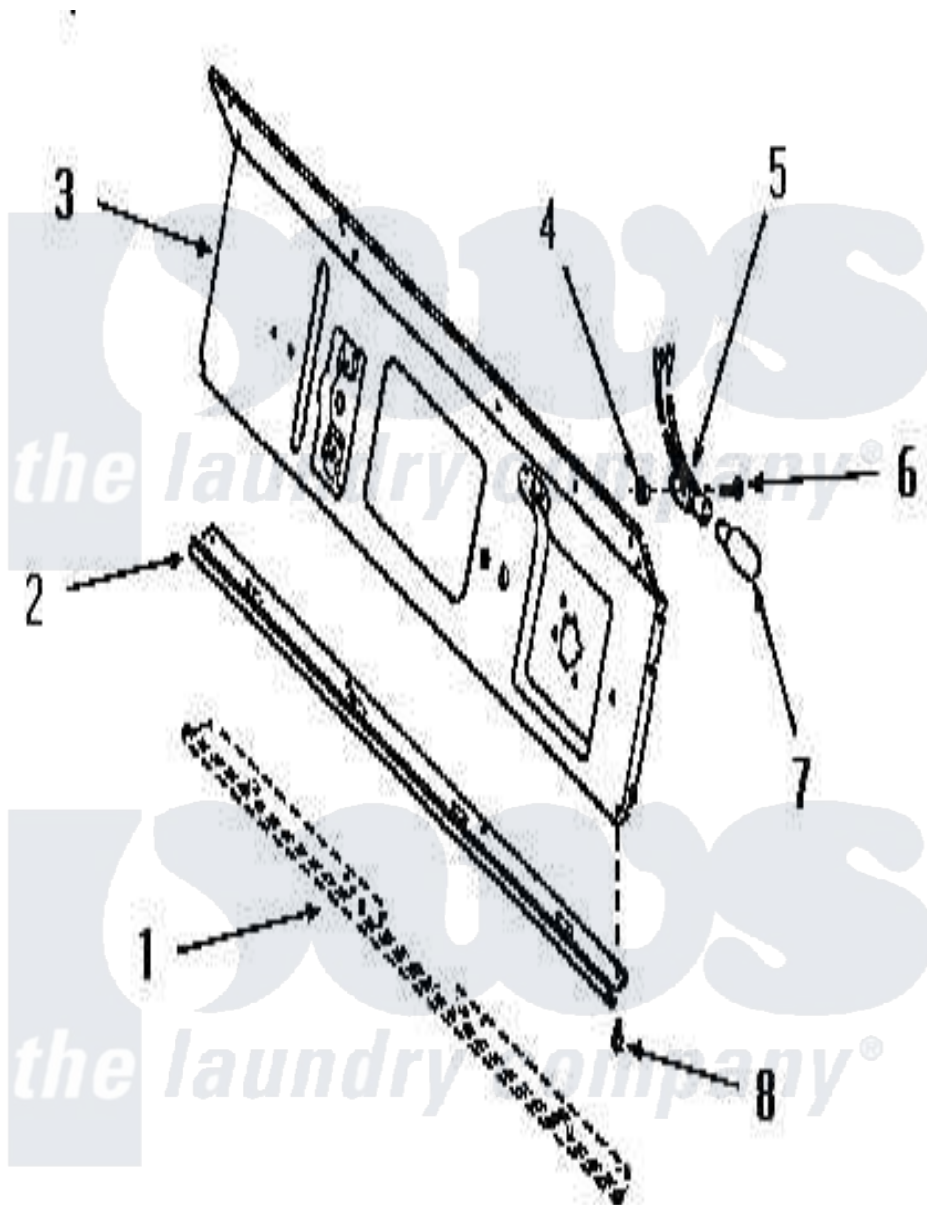

# Amana FG6181 13 - PANEL SUPPORT PLATE AND BULB

Amana Residential Amana FG6181 Washer Parts Parts Diagram 13 - PANEL SUPPORT PLATE AND BULB  
 Click on the part number to view part

Item	Original Part Number	Replaced By	Status	Part Description
1	Y00000000		Not Available	SEE NOTE PANEL SUPPORT BRACKET
2	Y52929		Not Available	PANEL TRIM
3	53861	<a href="#">MC80MD</a>		Elmntsurf
4	22378		Not Available	NUT
5	Y22368		Not Available	BULB RECEPTACLE
6	20268	<a href="#">80399</a>		SCrew Pan Head CR Rec 832x281
7	21608	<a href="#">A3167501</a>		Lamp Oven, Int.
8	23222	<a href="#">3177991</a>		Screw