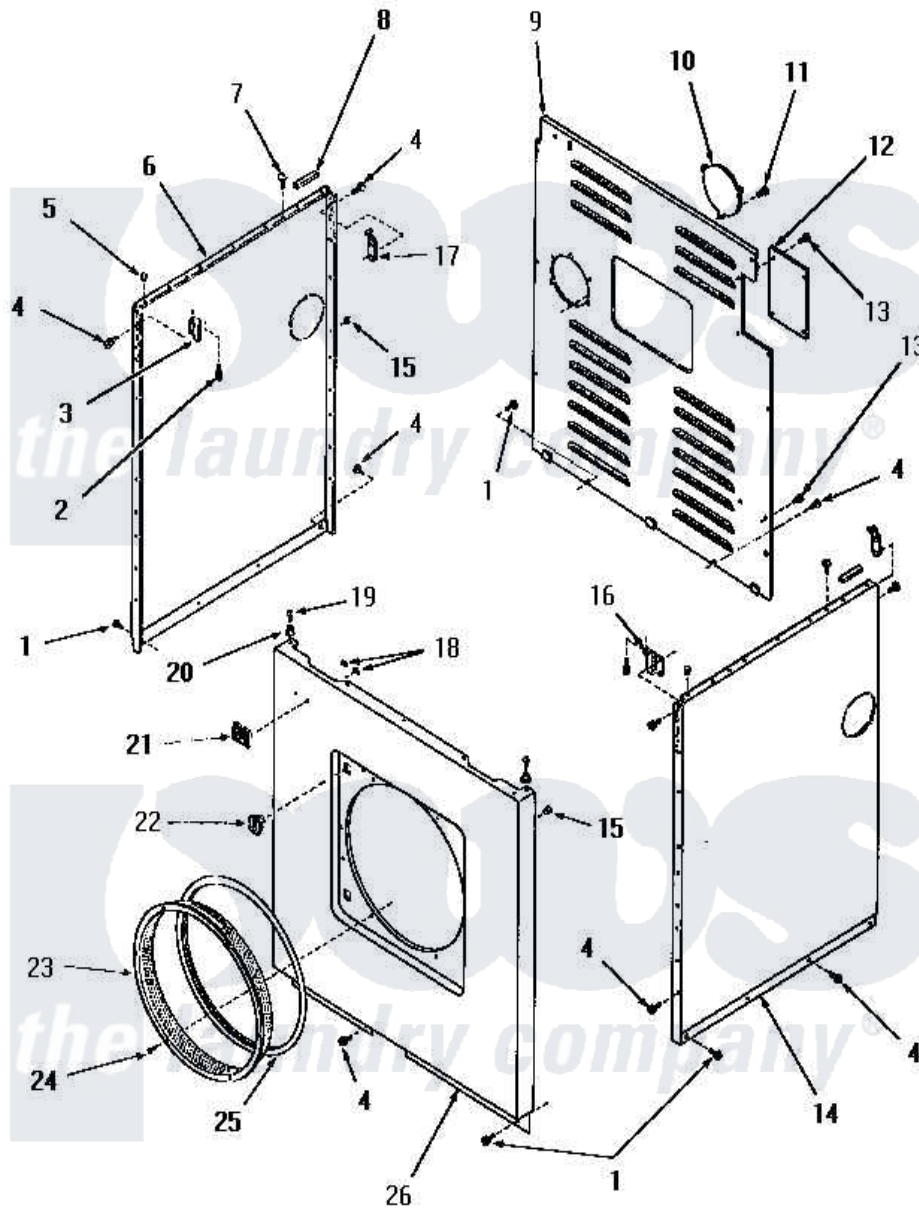

Amana FG6181 14 - PANELS

Amana [Residential Amana FG6181 Washer Parts](#) Parts Diagram 14 - PANELS
 Click on the part number to view part

Item	Original Part Number	Replaced By	Status	Part Description
1	25723	27001200		Screw
2	23008			Screw, 10-24 X 3/4 Sems
3	22847		Not Available	BRACKET
4	51784		Not Available	SCREW,10B-16 X 1/2 HEX
5	21176			Bumper
6	52699C		Not Available	SIDE PANEL, LEFT, COPPERTONE
"	52699W		Not Available	SIDE PANEL, LEFT, WHITE
"	52669A		Not Available	SIDE PANEL, LEFT, AVOCADO
"	52669H		Not Available	SIDE PANEL, LEFT, HARVEST GOLD
7	52442		Not Available	SCREW, No.10-16 X 3/8"
8	80312			Bumper Pad
9	52677GR		Not Available	PANEL,REAR xREPLACE
10	51855GR			Plate, Cover
11	51782		Not Available	SCREW, 6B-20X5/16

12	52108GR		Not Available	TERMINAL BLOCK ACCESS PLATE, G
13	51780	3390631		Screw, 10-16 X 3/8
14	52673A		Not Available	SIDE PANEL, RIGHT, AVOCADO
"	52673H		Not Available	SIDE PANEL, RIGHT, HARVEST GOL
"	52673C		Not Available	SIDE PANEL, RIGHT, COPPERTONE
15	20387			Bumper
16	22846		Not Available	BRACKET
17	52487			Lug, Hold-Down
18	22161		Not Available	CLIP
19	Q6535		Not Available	SCREW, 10B-16 X 3/4 ROU
20	23020		Not Available	MOUNT, PANEL
21	22086		Not Available	MONOGRAM
22	54660	LA-1003		Door Catch Kit
23	52052GR		Not Available	DUCT RING, GRAY
24	51778			Screw, 8b-18 X 1/2 RD H
25	51799			Seal, Outer
26	54664W		Not Available	FRONT PANEL, W
"	54664A		Not Available	FRONT PANEL, AVOCADO
"	54664H		Not Available	FRONT PANEL, HARVEST GOLD
"	54664C		Not Available	FRONT PANEL, COPPERTONE