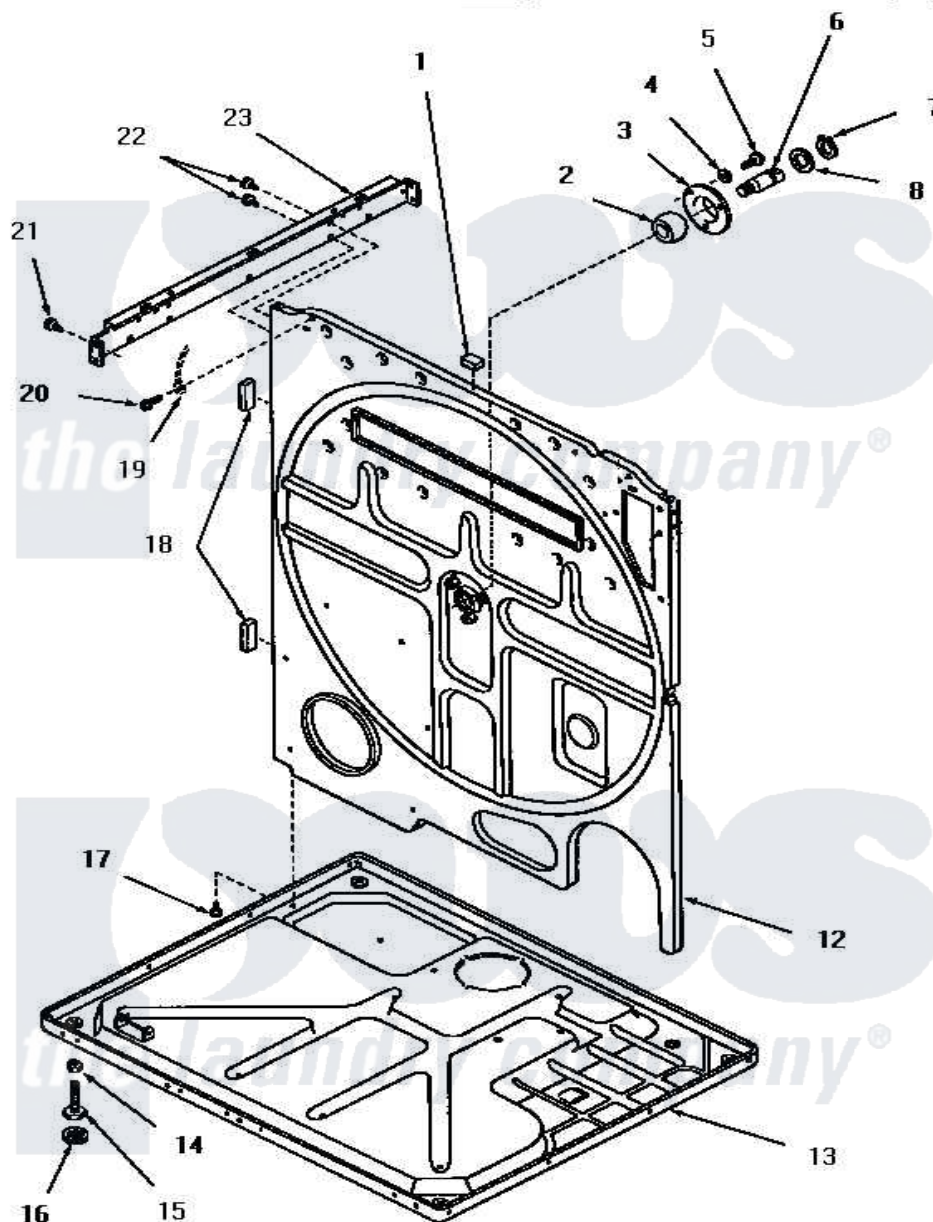

Amana FG6181 15 - REAR FRAME AND FRAME BASE

Amana Residential Amana FG6181 Washer Parts Parts Diagram 15 - REAR FRAME AND FRAME BASE
 Click on the part number to view part

Item	Original Part Number	Replaced By	Status	Part Description
1	Y0054053	Y0301205		Element- L
2	Y52079			Bearing, Drum Shaft
3	51826		Not Available	COVER,BEARING
4	03189			LoCkwasher, 1/4 Std-C P
5	53589	8204624		Bolt
6	53132		Not Available	SHAFT,DRUM
7	70061			Ring, Retaining
8	Y52564			Washer
12	52574		Not Available	FRAME,REAR
13	Y52572		Not Available	FRAME BASE
14	52794	62739		Nut, Lock
15	Y52696	Y305086		Adjustable Leg And Nut
16	70282	Y314137		Foot, Rubber
17	25723	27001200		Screw
18	20354		Not Available	BUMPER PAD
19	Y00000000		Not Available	SEE NOTE GROUND WIRE, GREEN

20	51784		Not Available	SCREW, 10B-16 X 1/2 HEX
21	25723	27001200		Screw
22	51780	3390631		Screw, 10-16 X 3/8
23	51818		Not Available	SUPPORT CHANNEL, RIGHT OR LEFT