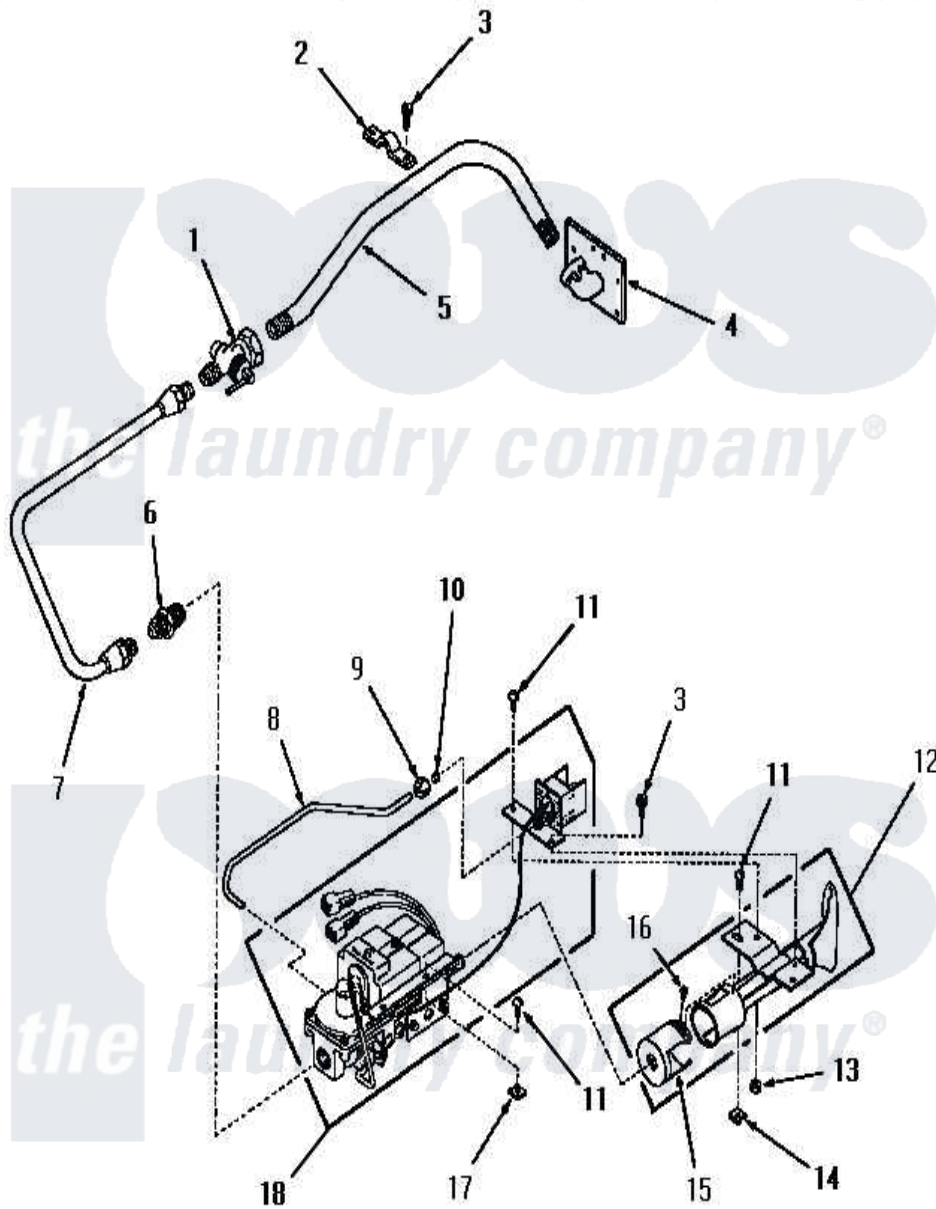

Amana FG6181 16 - STANDING PILOT BURNER

Amana Residential Amana FG6181 Washer Parts Parts Diagram 16 - STANDING PILOT BURNER
 Click on the part number to view part

Item	Original Part Number	Replaced By	Status	Part Description
1	Y51058		Not Available	VALVE
2	51828		Not Available	GAS PIPE CLAMP
3	51784		Not Available	SCREW,10B-16 X 1/2 HEX
4	51842		Not Available	PIPE SUPPORT
5	51775		Not Available	INLET GAS PIPE
6	54408			Connector, Male
7	54407		Not Available	ASSY,INLET GAS TUBE
8	53382		Not Available	TUBE,PILOT xREPLACE
9	52861		Not Available	NUT,COMPRESSION
10	52860		Not Available	SLEEVE,COMPRESSION
11	20267			Screw, 10-24 X 3/8 Round
12	53011		Not Available	TUBE,BURNER
13	03673		Not Available	NUT
14	20249	36020		Nut-10-24
15	53007	53-007		Receptacle
16	53006	53-006		Receptacle

17	21747		Nut, Speed
18	53377	Not Available	VALVE,GAS
NI	52894	Not Available	STICKER
"	53408	Not Available	LABEL,CHANGE-OVER
"	53556	Not Available	STICKER,CONVERSION
"	53390		Plug, Block-Open
"	52893		Sticker
"	213P3		Kit, Conversion
"	53558	Not Available	SCREW,VENT
"	53557	Not Available	STICKER
"	53387		Orifice, NG
"	51209	Not Available	ORIFICE,NG
"	214P3	Not Available	KIT,CONVERSION
"	53392	Not Available	VALVE CONVERTED STICKER
"	53389		Orifice, LP
"	51211		Orifice, LP No.55 Drill