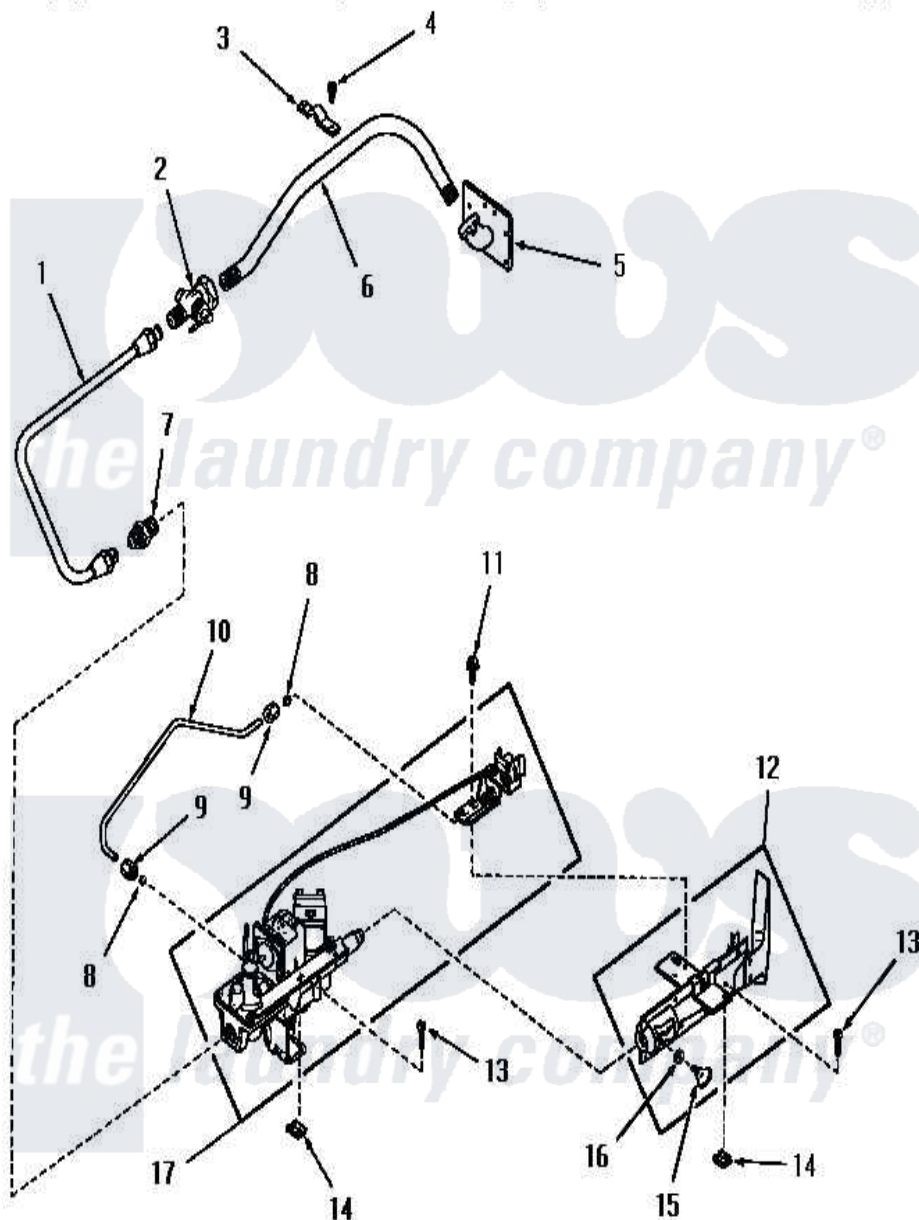

# Amana FG6181 17 - STANDING PILOT BURNER

Amana Residential Amana FG6181 Washer Parts Parts Diagram 17 - STANDING PILOT BURNER  
 Click on the part number to view part

Item	Original Part Number	Replaced By	Status	Part Description
1	54460		Not Available	INLET,GAS TUBE
2	Y51058		Not Available	VALVE
3	51828		Not Available	GAS PIPE CLAMP
4	51784		Not Available	SCREW,10B-16 X 1/2 HEX
5	51842		Not Available	PIPE SUPPORT
6	51775		Not Available	INLET GAS PIPE
7	<a href="#">54408</a>			Connector, Male
8	52860		Not Available	SLEEVE,COMPRESSION
9	52861		Not Available	NUT,COMPRESSION
10	54489		Not Available	TUBE,PILOT
11	23962	<a href="#">W10116760</a>		Screw
12	54471		Not Available	TUBE,BURNER
13	<a href="#">20267</a>			Screw, 10-24 X 3/8 Round
14	<a href="#">21747</a>			Nut, Speed
15	54466		Not Available	THUMB SCREW
16	54735		Not Available	WASHER

17	54488	Not Available	GAS VALVE
NI	240P3	Not Available	KIT,CONVERSION
"	241P3	Not Available	KIT,CONVERSION
"	51209	Not Available	ORIFICE,NG
"	<a href="#">20247</a>		Plug, Pipe
"	54472	Not Available	STICKER
"	54473	Not Available	ORIFICE,PILOT
"	54492	Not Available	ORIFICE,PILOT
"	52894	Not Available	STICKER
"	<a href="#">52893</a>		Sticker
"	54491	Not Available	STICKER
"	54495	Not Available	PLUG,BLOCK-OPEN
"	53408	Not Available	LABEL,CHANGE-OVER
"	<a href="#">51211</a>		Orifice, LP No.55 Drill
"	Y0054476	<a href="#">D7431921Q</a>	Gasket
"	53556	Not Available	STICKER,CONVERSION
"	54477	Not Available	CAP,VENT