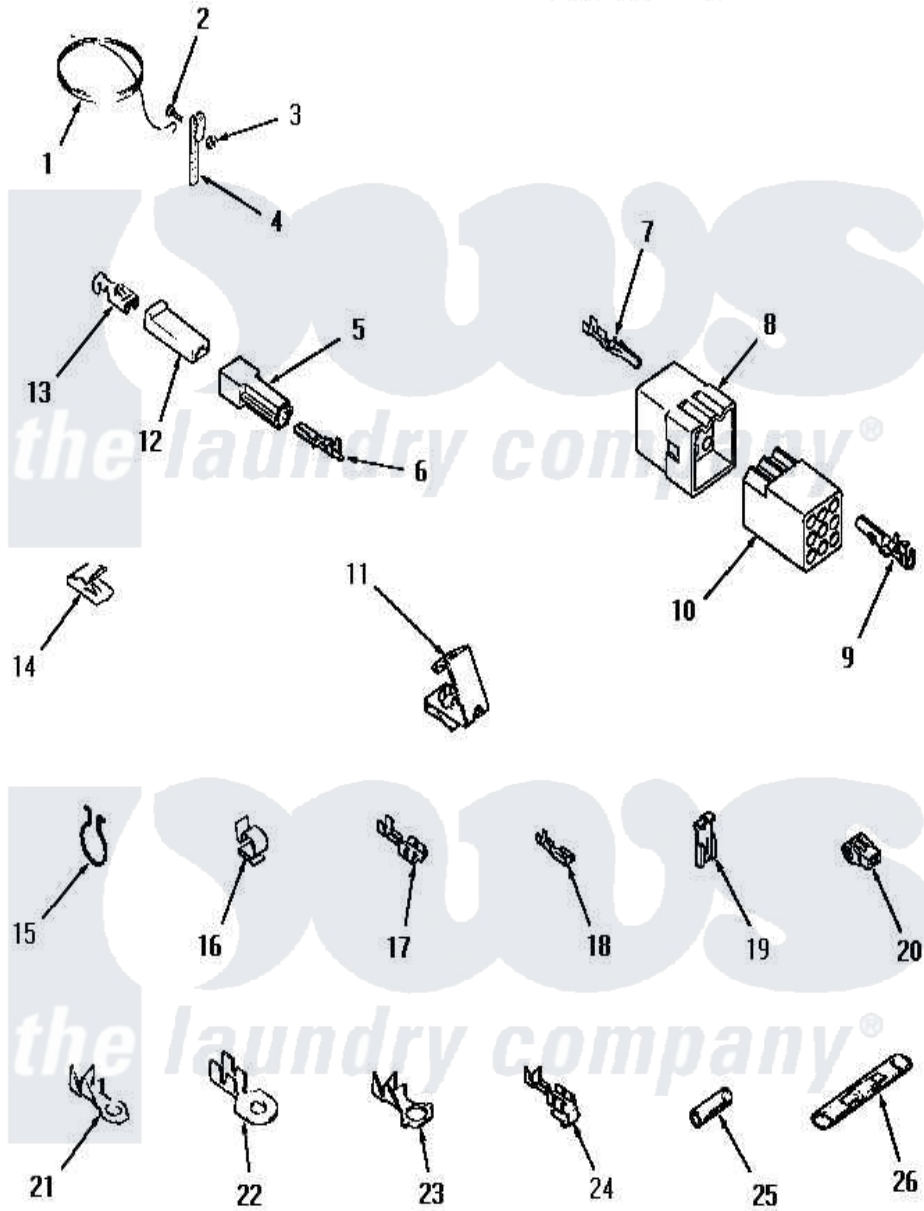

Amana FG6181 18 - WIRE AND TERMINALS

Amana [Residential Amana FG6181 Washer Parts](#) Parts Diagram 18 - WIRE AND TERMINALS
 Click on the part number to view part

Item	Original Part Number	Replaced By	Status	Part Description
1	Y21429		Not Available	GROUND WIRE
2	21431		Not Available	ROUND HEAD SCREW
3	Y20276		Not Available	NUT
4	21430		Not Available	STRAP,GROUND
5	90788		Not Available	HOUSING,TAB
6	00133			Terminal, Tab-1/4 Male
7	Y00116			Terminal, Pin-Male
8	23033			Plug, 9 Circuit
9	Y00117	5011-XX		093 Female Socket
10	26163			Receptacle, 9 Circuit
11	00158		Not Available	GROUND CLIP
12	90789			Connector
13	Y00115			Lock In Spade Terminal (18 Gaug (1/4 Inch-(1) 18 Gauge Wire)
14	20309			Cable Clip
15	51291			Clip, Wire

16	21036		Clip, Cable
17	Y00119	Not Available	SPADE TERMINAL(18 GAUGE) (1/4 INCH-(1) 18 GAUGE WIRE)
18	00112		Terminal, Spade-3/16 Fe
19	Y00120		Terminal, Flag-1/4 Fema
20	70210	Not Available	INSULATOR,BLUE
21	00110		No. 10 18 Gauge Wire
22	Y00111		Ring Terminal No.10 No.10 18 Gauge Wires Or
23	Y00113	Not Available	TERMINAL,RING-1/4 STUD
24	Y00114		Spade Terminal
25	Y21365	503670	Sleeve Insulator
26	21091	Not Available	CONNECTOR TWO 1/4 INCH MALE
NI	20680	Not Available	18 GAUGE WIRE
"	20679	Not Available	WIRE, 12 GAUGE