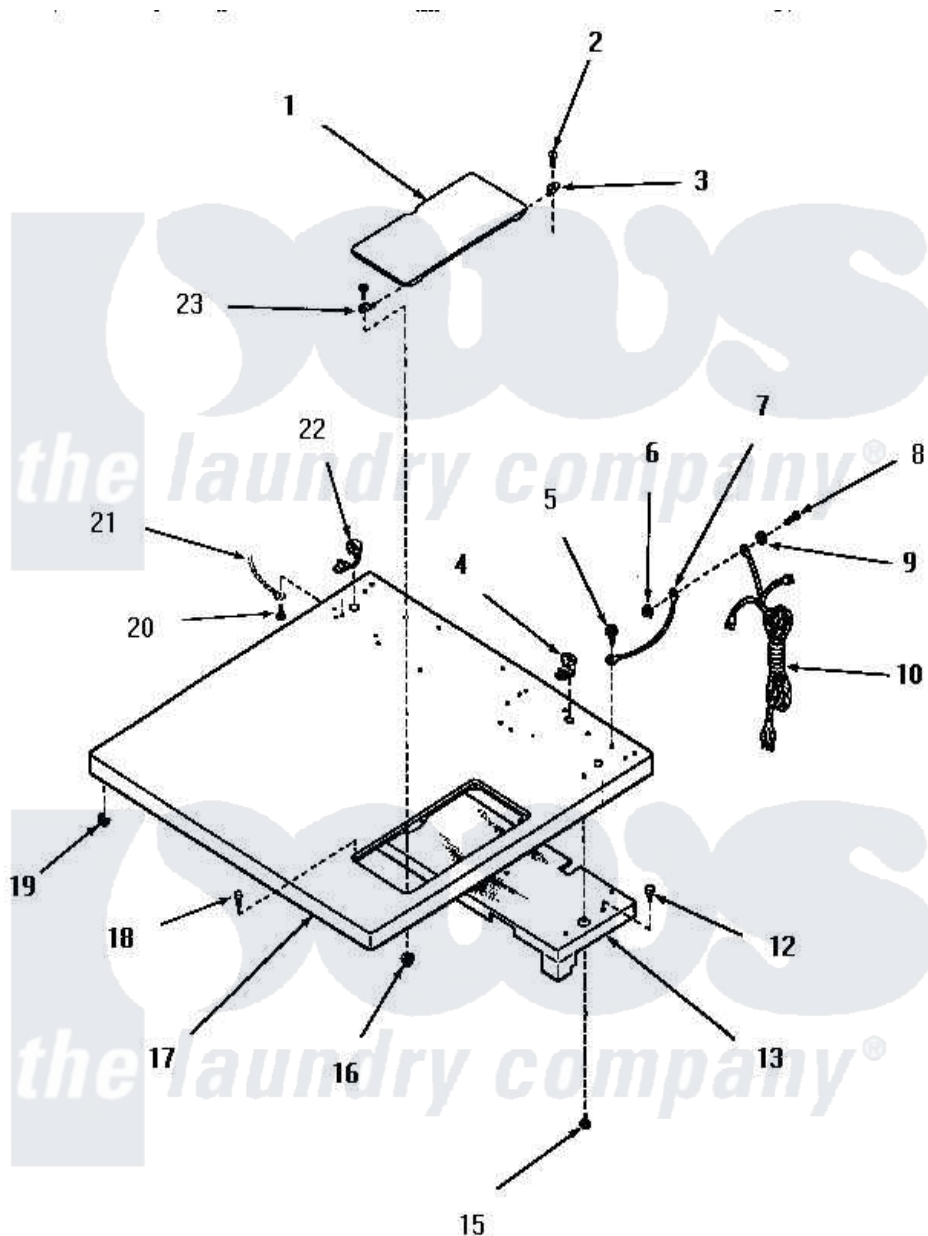

# Amana FG6211 01 - CABINET TOP

Amana Residential Amana FG6211 Washer Parts Parts Diagram 01 - CABINET TOP  
 Click on the part number to view part

Item	Original Part Number	Replaced By	Status	Part Description
1	52518W		Not Available	ACCESS DOOR, WHITE
"	52518A		Not Available	ACCESS DOOR, AVOCADO
"	52518C		Not Available	ACCESS DOOR, COPPERTONE
"	52518H		Not Available	xREPLACE
2	03630		Not Available	SCREW,6-32 X 3/8 ROUND
3	<a href="#">51351</a>			Hinge, Rear
4	21903	<a href="#">211881</a>		Grommet, Cord Part Not Used- Gas Models Only
5	<a href="#">51924</a>			Screw, 10-24 X 1/2 HeX
6	23951	<a href="#">M0282009</a>		Nut
7	54300		Not Available	GROUND WIRE, GREEN
8	<a href="#">20267</a>			Screw, 10-24 X 3/8 Round
9	<a href="#">03815</a>			Lockwasher, No.10 Ext Shk
10	51508		Not Available	POWER CORD
12	51355	<a href="#">51-355</a>		5500w/240v, 13-23/32, Low Watt

13	52614	Not Available	TOP BAFFLE ASSEMBLY
15	55985	<a href="#">W10116760</a>	Screw
16	<a href="#">22678</a>		Nut, Nylon
17	52503W	Not Available	CABINET TOP, WHITE
"	52503H	Not Available	CABINET TOP, HARVEST GOLD
"	52503A	Not Available	CABINET TOP, AVOCADO
"	52503C	Not Available	CABINET TOP, COPPERTONE
18	<a href="#">53445</a>		Bumper
19	23007	Not Available	CAGED NUT
20	<a href="#">51924</a>		Screw, 10-24 X 1/2 HeX
21	Y00000000	Not Available	SEE NOTE GROUND WIRE, GREEN
22	<a href="#">52113</a>		Relief, Strain
23	<a href="#">51350</a>		Hinge, Front