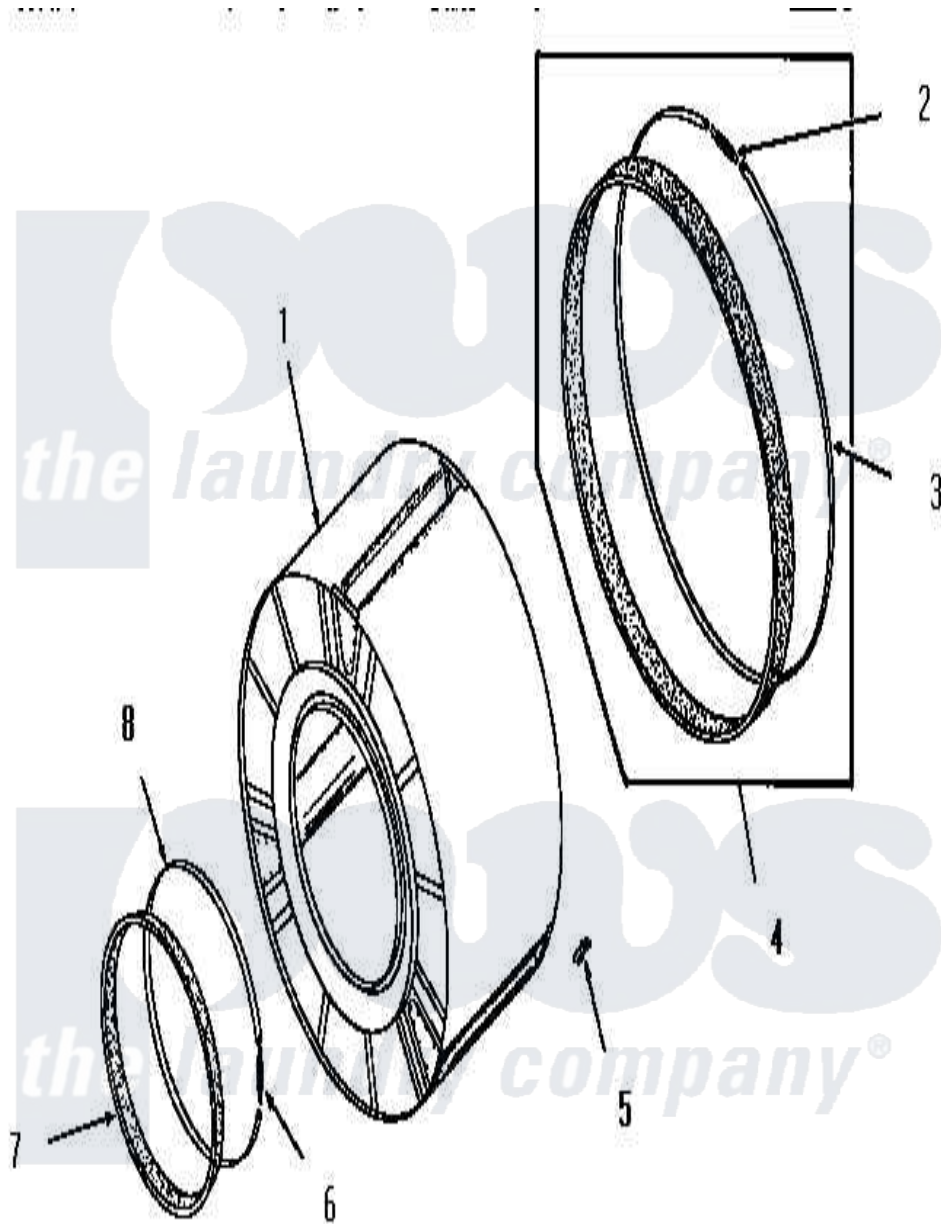

Amana FG6211 02 - CLOTHES DRUM

Amana [Residential Amana FG6211 Washer Parts](#) Parts Diagram 02 - CLOTHES DRUM
 Click on the part number to view part

Item	Original Part Number	Replaced By	Status	Part Description
1	53137	53137ENG		50/50 Solder
2	52310			Spring
3	50781			Strap, Seal
4	51883A			Assembly, Seal
5	51201		Not Available	CLIP
6	50168			Spring
7	51881			Seal, Front
8	50169			Strap, Retainer