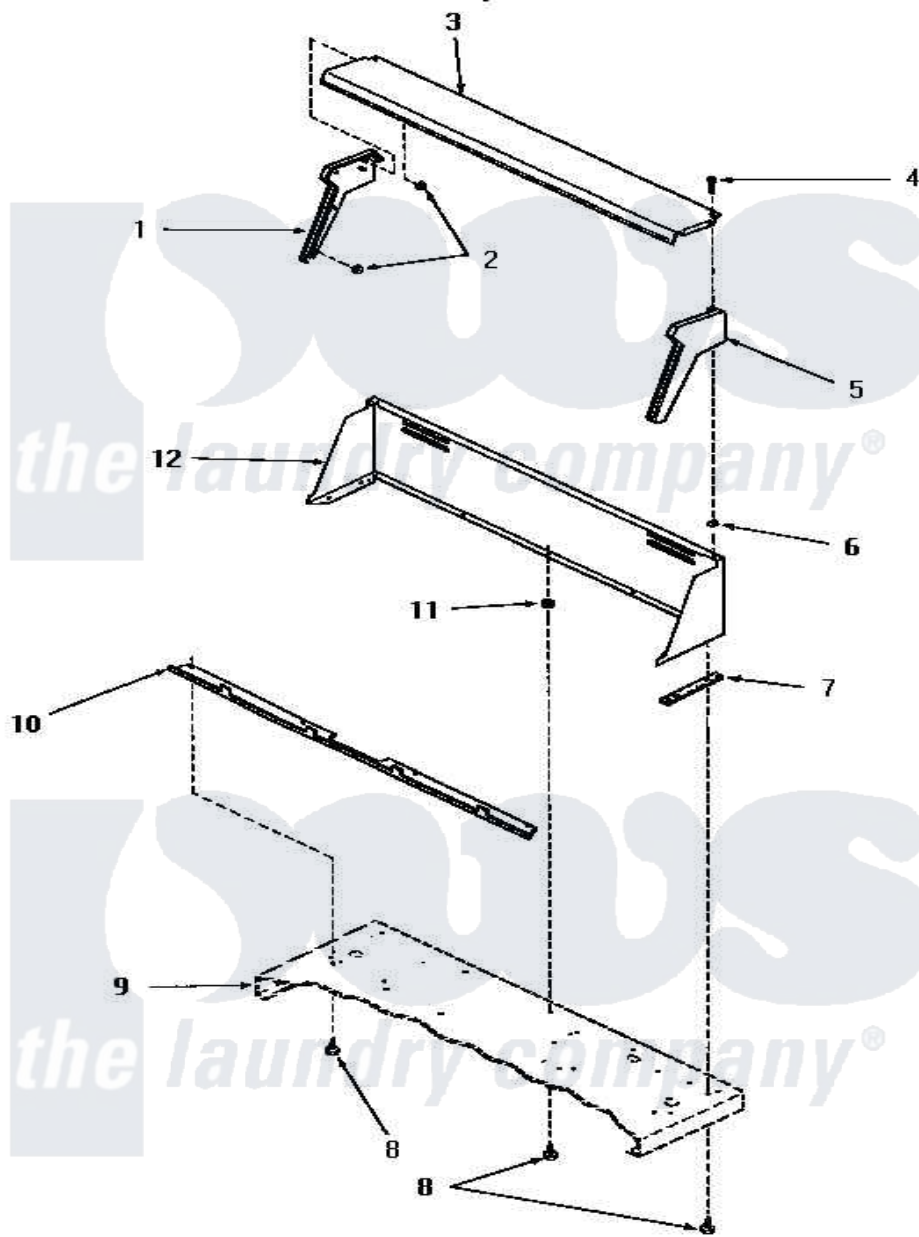

Amana FG6211 03 - CONTROL HOOD

Amana [Residential Amana FG6211 Washer Parts](#) Parts Diagram 03 - CONTROL HOOD
 Click on the part number to view part

Item	Original Part Number	Replaced By	Status	Part Description
1	23367		Not Available	WIRING DIAGRAM
2	23409		Not Available	NUT
3	52921		Not Available	CONTROL HOOD TOP
4	25232		Not Available	SCREW,8AB-18X7/8 OVAL
5	23368	25190SPQ		Hood End
6	24522			Nut, Speed-8ab-18 C1995
7	23028		Not Available	GASKET,CONTROL BOX END
8	55985	W10116760		Screw
9	Y00000000		Not Available	SEE NOTE CABINET TOP
10	52912		Not Available	PANEL SUPPORT BRACKET
11	23425		Not Available	WASHER,7/32IDX7/16ODX.
12	53446C		Not Available	CONTROL HOOD, COPPERTONE
"	53446W		Not Available	CONTROL HOOD, WHITE
"	53446H		Not Available	CONTROL HOOD, HARVEST GOLD