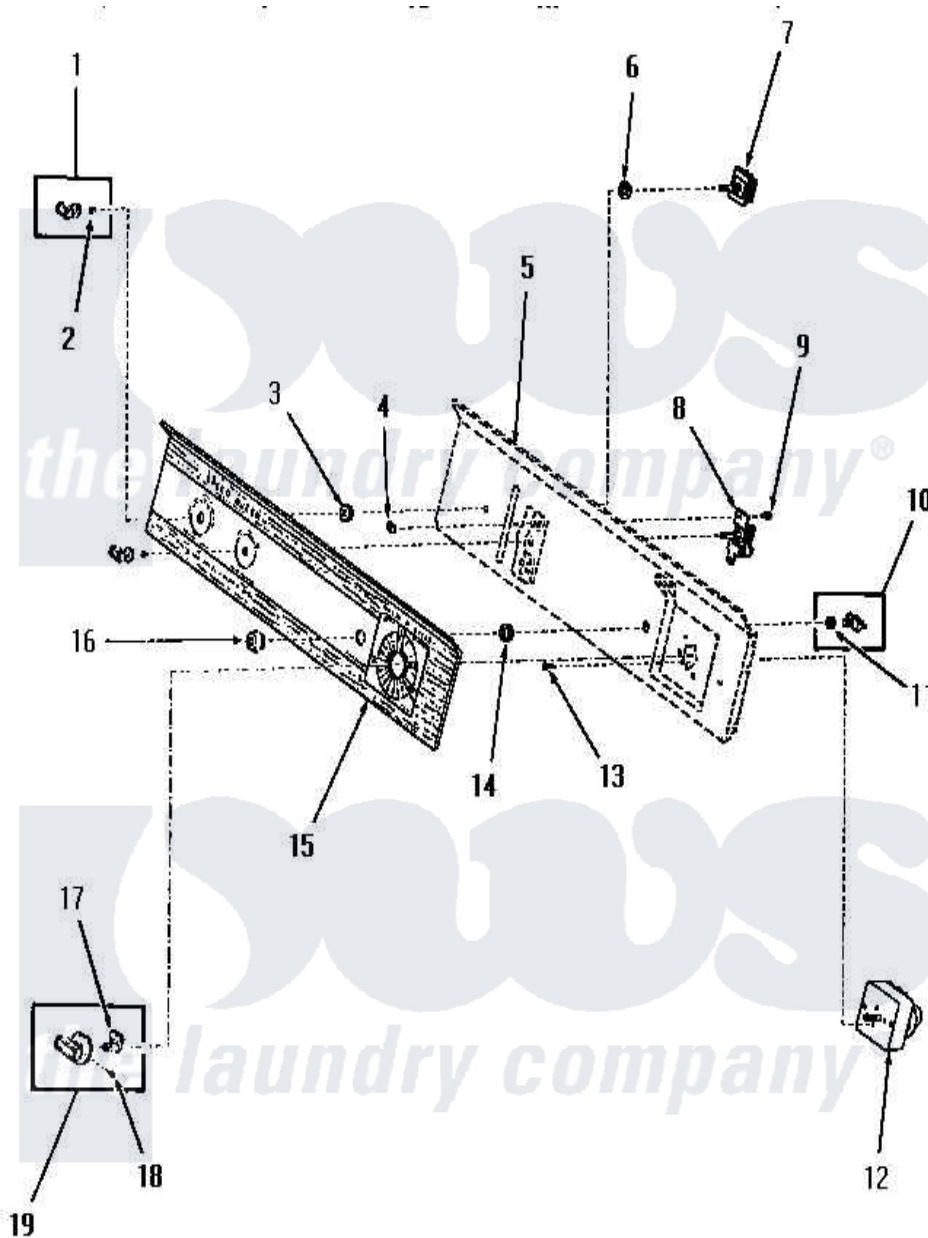

Amana FG6211 04 - CONTROL PANEL AND CONTROLS

Amana [Residential Amana FG6211 Washer Parts](#) Parts Diagram 04 - CONTROL PANEL AND CONTROLS
 Click on the part number to view part

Item	Original Part Number	Replaced By	Status	Part Description
1	24291			Assembly, Knob
2	23392		Not Available	CLIP FOR 26816 KNOB
3	24391		Not Available	KNURLED NUT
4	23407			Nut, Speed-8A Tinn C15
5	Y00000000		Not Available	SEE NOTE PANEL SUPPORT PLATE
6	91176			Lockwasher, 3/8 Intshkp
7	52623	58032		Switch
8	53516		Not Available	BUZZER
9	23962	W10116760		Screw
10	53563		Not Available	SWITCH,DOOR RELEASE
11	52947			Nut, Hex 15/32-32
12	53466		Not Available	TIMER
13	70212			Screw, 8-32 X 5/32 RD H
14	23406		Not Available	KNURLED NUT
15	54995		Not Available	PANEL,CONTROL
16	23130		Not Available	SWITCH COLLAR

17	24283		Indicator, Timer Knob
18	20310	Not Available	SCREW,8-32 X 1/4 HEX S
19	24290	Not Available	ASSY,KNOB-TIMER