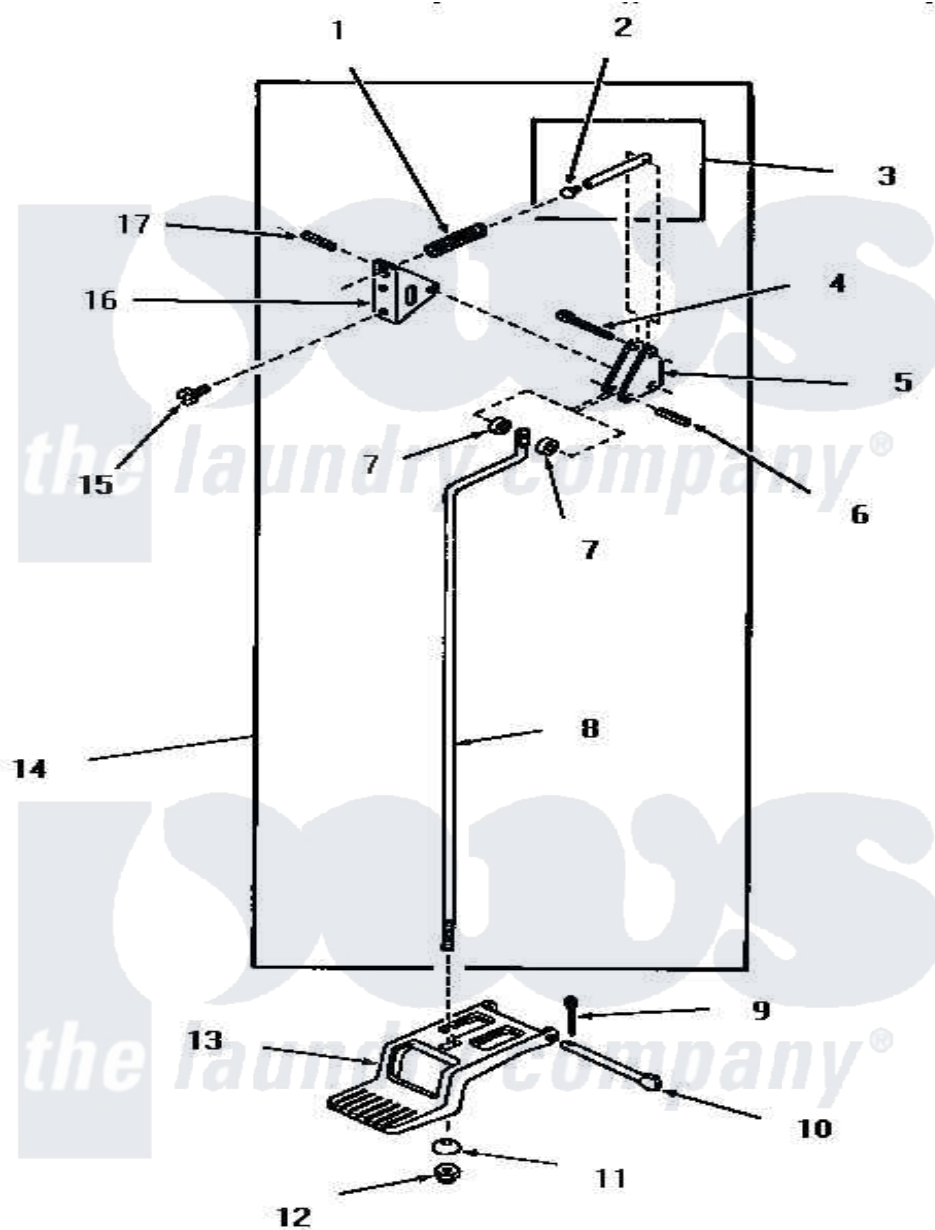

Amana FG6211 05 - DOOR RELEASE

Amana Residential Amana FG6211 Washer Parts Parts Diagram 05 - DOOR RELEASE
 Click on the part number to view part

Item	Original Part Number	Replaced By	Status	Part Description
1	51065		Not Available	DOOR RELEASE SPRING
2	51786		Not Available	PLUG
3	51841		Not Available	DOOR RELEASE PIN ASSEMBLY
4	02578			Pin, Cotter
5	51041		Not Available	DOOR RELEASE LEVER
6	51161		Not Available	PIN,ROLL 1/8 X 3/4
7	51121			Door Release Spacer
8	51837		Not Available	DOOR RELEASE ROD
9	02578			Pin, Cotter
10	51045		Not Available	PEDAL HINGE PIN
11	51046		Not Available	NYLON WASHER
12	51271		Not Available	NUT
13	51802			Pedal, Foot
14	51844		Not Available	DOOR RELEASE ASSEMBLY
15	51246		Not Available	SCREW
16	51052		Not Available	DOOR RELEASE BRACKET