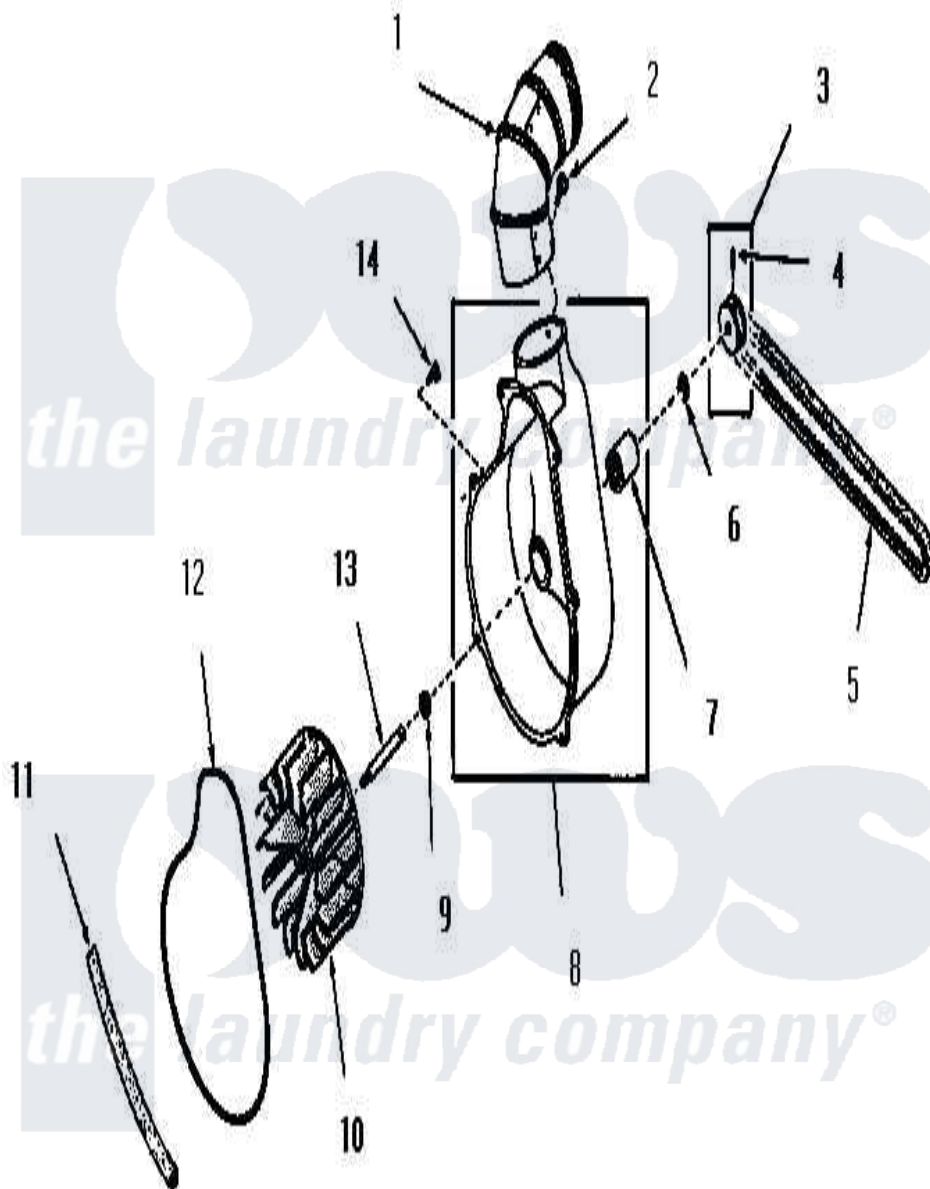

Amana FG6211 06 - EXHAUST FAN

Amana Residential Amana FG6211 Washer Parts Parts Diagram 06 - EXHAUST FAN
 Click on the part number to view part

Item	Original Part Number	Replaced By	Status	Part Description
1	Y0052707	31986601B		Switch, Rocker
2	23222	3177991		Screw
3	53521		Not Available	ASSY,PULLEY
4	02771			Screw, 1/4-20 x 3/8 Hex S
5	51994			Belt
6	52549			Washer, 501 ID X3/4 Odx
7	51991		Not Available	BEARING
8	51946		Not Available	HOUSING,BLOWER
9	52549			Washer, 501 ID X3/4 Odx
10	90585		Not Available	IMPELLER
11	51790			Seal
12	51791			Gasket, Housing
13	53519		Not Available	EXHAUST FAN SHAFT
14	51784		Not Available	SCREW,10B-16 X 1/2 HEX