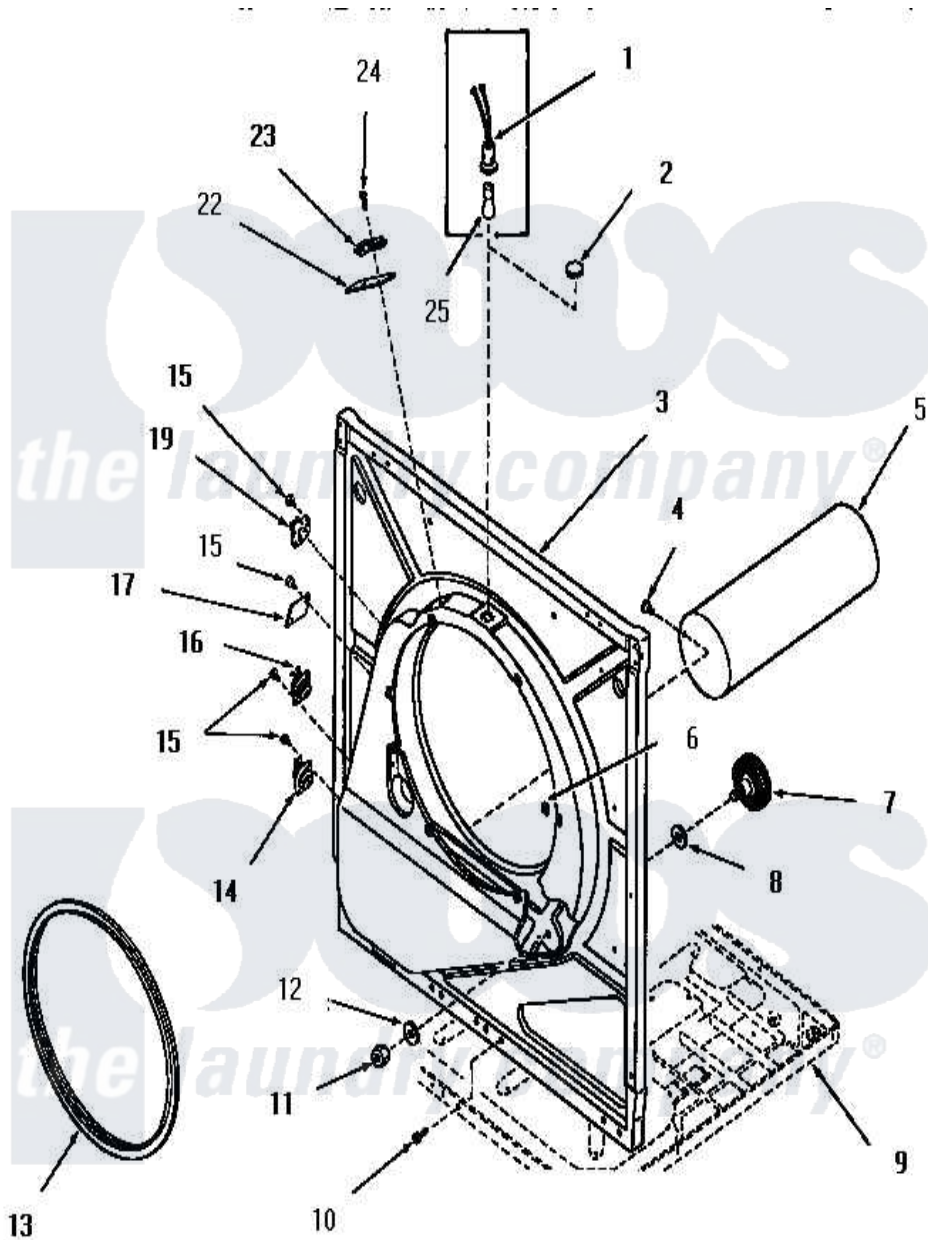

Amana FG6211 07 - FRONT FRAME AND AIR SHROUD

Amana Residential Amana FG6211 Washer Parts Parts Diagram 07 - FRONT FRAME AND AIR SHROUD
 Click on the part number to view part

Item	Original Part Number	Replaced By	Status	Part Description
1	Y0054609	M0270519		Washer
2	54610		Not Available	PLUG BUTTON
3	51850		Not Available	FRONT FRAME AND AIR SHROUD
4	52150	489464		Screw
5	51821		Not Available	EXHAUST DUCT
6	52865		Not Available	SPEED NUT
7	53555	56285		Roller Cylinder
8	52123			Washer
9	Y00000000		Not Available	SEE NOTE FRAME BASE
10	25723	27001200		Screw
11	52124		Not Available	NUT
12	52122			Washer
13	51798		Not Available	GASKET
14	54736			Thermostat
15	23222	3177991		Screw
16	54737			Thermostat

17	52550	Not Available	COVER PLATE
19	53708		Thermostat
22	52112		Insulation
23	Y51143	Not Available	SWITCH
24	51783		Screw, 6b-20 X 7/8 HeX
25	Y54608	31001575	Bulb, Cylinder Light