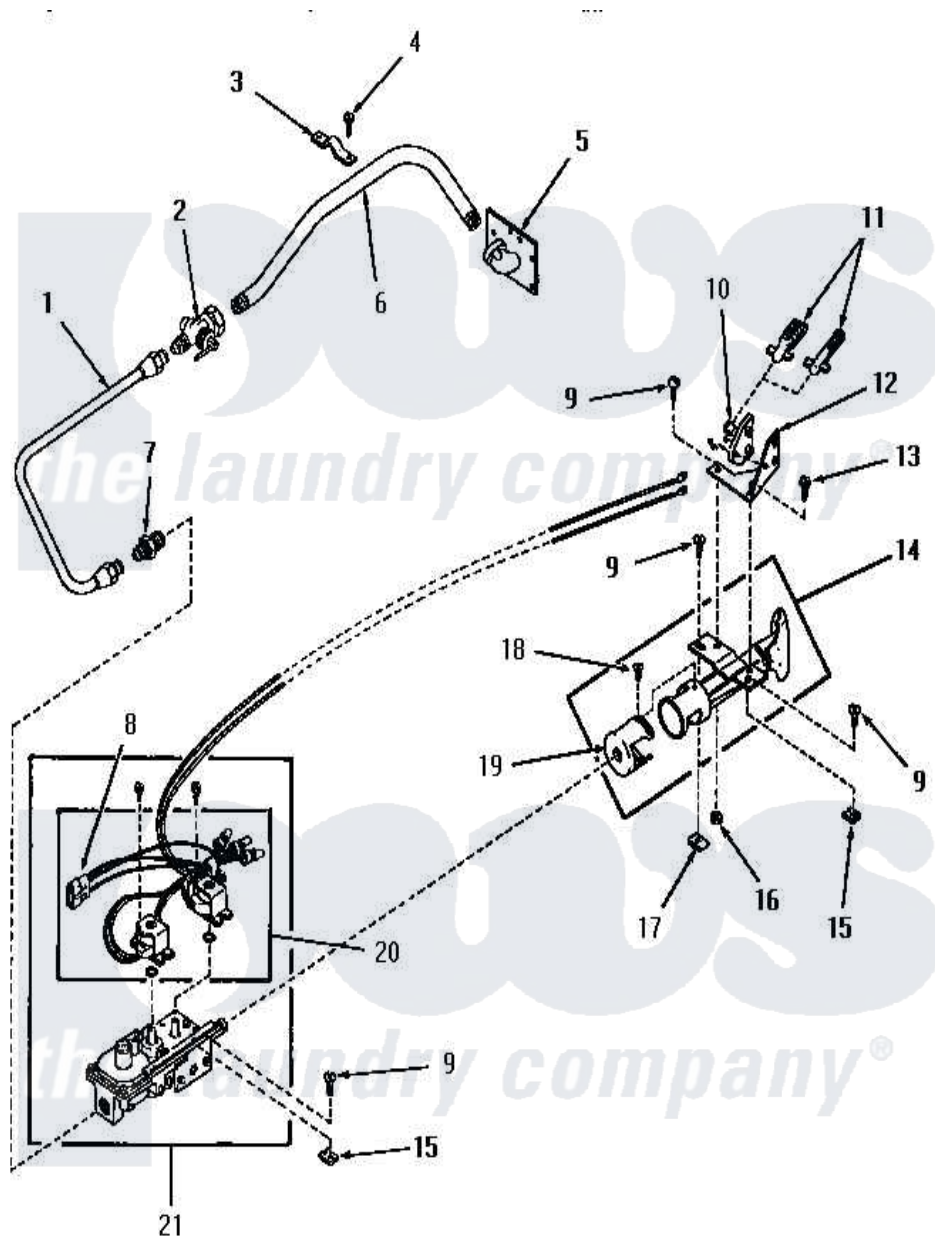

Amana FG6211 08 - GLOW BAR IGNITION BURNER

Amana Residential Amana FG6211 Washer Parts Parts Diagram 08 - GLOW BAR IGNITION BURNER
 Click on the part number to view part

Item	Original Part Number	Replaced By	Status	Part Description
1	54407		Not Available	ASSY,INLET GAS TUBE
2	Y51058		Not Available	VALVE
3	51828		Not Available	GAS PIPE CLAMP
4	25723	27001200		Screw
5	51842		Not Available	PIPE SUPPORT
6	51775		Not Available	INLET GAS PIPE
7	54408			Connector, Male
8	55452		Not Available	PLUG
9	20267			Screw, 10-24 X 3/8 Round
10	55435		Not Available	BRACKET,IGNITER
11	55438	4392003		Ignitor
12	55434		Not Available	BRACKET
13	51784		Not Available	SCREW,10B-16 X 1/2 HEX
14	53011		Not Available	TUBE,BURNER
15	21747			Nut, Speed
16	03673		Not Available	NUT

17	20249	36020	Nut-10-24
18	53006	53-006	Receptacle
19	53007	53-007	Receptacle
20	55971A		Not Available COIL,BURNER
21	55971		Not Available VALVE,GAS
NI	53255		Assembly, Conversion Kit
"	53408		Not Available LABEL,CHANGE-OVER
"	56327		Not Available STICKER
"	56326		Not Available ASSY,CONVERSION KIT
"	53556		Not Available STICKER,CONVERSION
"	51211		Orifice, LP No.55 Drill
"	53390		Plug, Block-Open
"	55753		Not Available VALVE CONVERTED STICKER
"	50326		Orifice, NG
"	52894		Not Available STICKER
"	53952		Screw, Vent
"	52893		Sticker