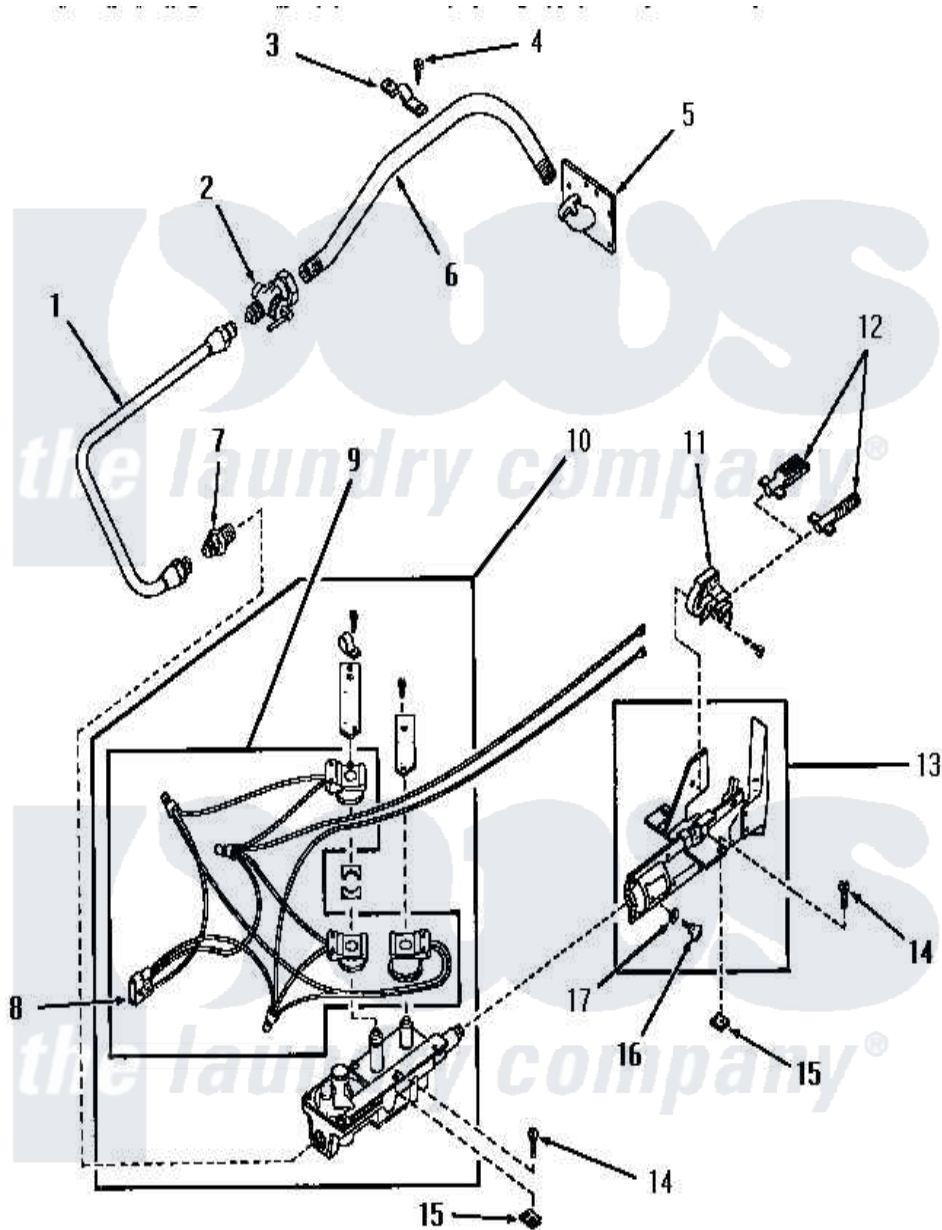

Amana FG6211 09 - GLOW BAR IGNITION BURNER

Amana Residential Amana FG6211 Washer Parts Parts Diagram 09 - GLOW BAR IGNITION BURNER
 Click on the part number to view part

Item	Original Part Number	Replaced By	Status	Part Description
1	54460		Not Available	INLET,GAS TUBE
2	Y51058		Not Available	VALVE
3	51828		Not Available	GAS PIPE CLAMP
4	25723	27001200		Screw
5	51842		Not Available	PIPE SUPPORT
6	51775		Not Available	INLET GAS PIPE
7	54408			Connector, Male
8	55452		Not Available	PLUG
9	55439A			Burner Coils
10	55745		Not Available	GAS VALVE ASSEMBLY
11	55448		Not Available	BRACKET,IGNITER xREPLACE
12	55438	4392003		Ignitor
13	55857		Not Available	TUBE,BURNER
14	20267			Screw, 10-24 X 3/8 Round
15	21747			Nut, Speed
16	54466		Not Available	THUMB SCREW

17	54735		Not Available	WASHER
NI	55753		Not Available	VALVE CONVERTED STICKER
"	54477		Not Available	CAP, VENT
"	54495		Not Available	PLUG, BLOCK-OPEN
"	53556		Not Available	STICKER, CONVERSION
"	53408		Not Available	LABEL, CHANGE-OVER
"	50326			Orifice, NG
"	Y0054476	D7431921Q		Gasket
"	53255			Assembly, Conversion Kit
"	51211			Orifice, LP No.55 Drill
"	52893			Sticker
"	55750			Valve Converted Sticker
"	55749		Not Available	ASSY, CONVERSION KIT
"	20247			Plug, Pipe
"	52894		Not Available	STICKER