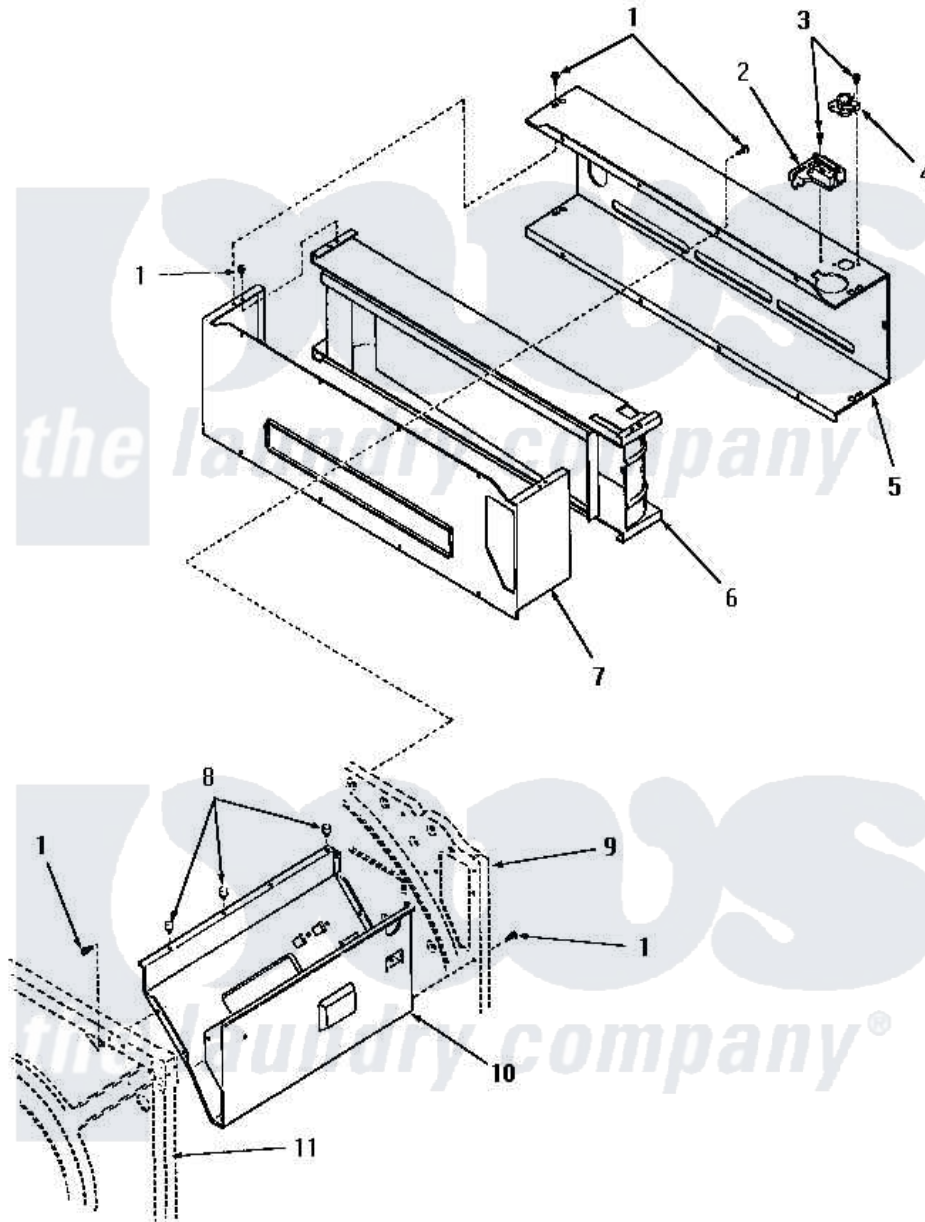

Amana FG6211 10 - HEATER BOX

Amana Residential Amana FG6211 Washer Parts Parts Diagram 10 - HEATER BOX
 Click on the part number to view part

Item	Original Part Number	Replaced By	Status	Part Description
1	25723	27001200		Screw
2	55428		Not Available	SENSOR
3	23222	3177991		Screw
4	Y55742		Not Available	THERMOSTAT
5	0055427		Not Available	USE B5716202
6	55426		Not Available	ASSY,HEATER BOX LINER
7	Y0051866		Not Available	SUB 58627CG, OVEN BOTTOM
8	52552		Not Available	BUMPER, OVEN DOOR
9	Y00000000		Not Available	SEE NOTE REAR FRAME
10	Y52584		Not Available	BURNER SHIELD
11	Y00000000		Not Available	SEE NOTE FRONT FRAME AND AIR SHROUD