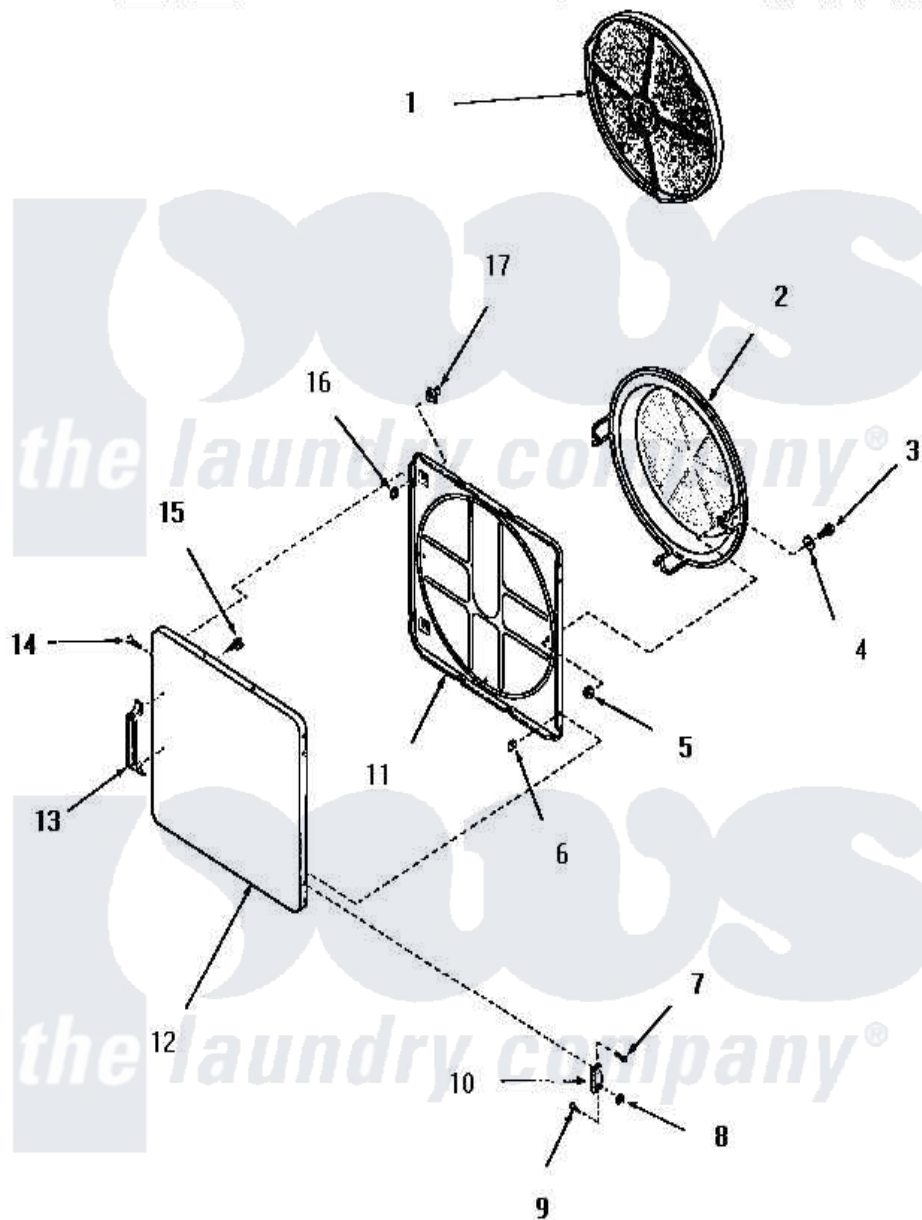

Amana FG6211 11 - LOADING DOOR

Amana [Residential Amana FG6211 Washer Parts](#) Parts Diagram 11 - LOADING DOOR
 Click on the part number to view part

Item	Original Part Number	Replaced By	Status	Part Description
1	53002		Not Available	NO LONGER AVAILABLE
2	54731	54-731		Bake Element
3	02422			Screw, 1/4-20 X 1/2 HeX
4	Q6275		Not Available	WASHER
5	52566	27001225		Nut, Jam Mid Lock 1/4-20
6	52865		Not Available	SPEED NUT
7	52864	500226		Screw, 8b-16 x 5/8 Tap
8	51236	488130		Nut
9	22649			Screw, 8-32 X 13/32 FI
10	70014			Hinge
11	54665	54-665		Bake Element
12	52489H		Not Available	OUTER DOOR PANEL, HARVEST GOLD
"	52489A		Not Available	OUTER DOOR PANEL, AVOCADO
"	52489C		Not Available	OUTER DOOR PANEL, COPPERTONE

"	52489W		Not Available	OUTER DOOR PANEL, WHITE
13	54068	61925		Pull Door Commercial Black
14	52864	500226		Screw, 8b-16 x 5/8 Tap
15	52150	489464		Screw
16	52865		Not Available	SPEED NUT
17	54661	LA-1003		Door Catch Kit