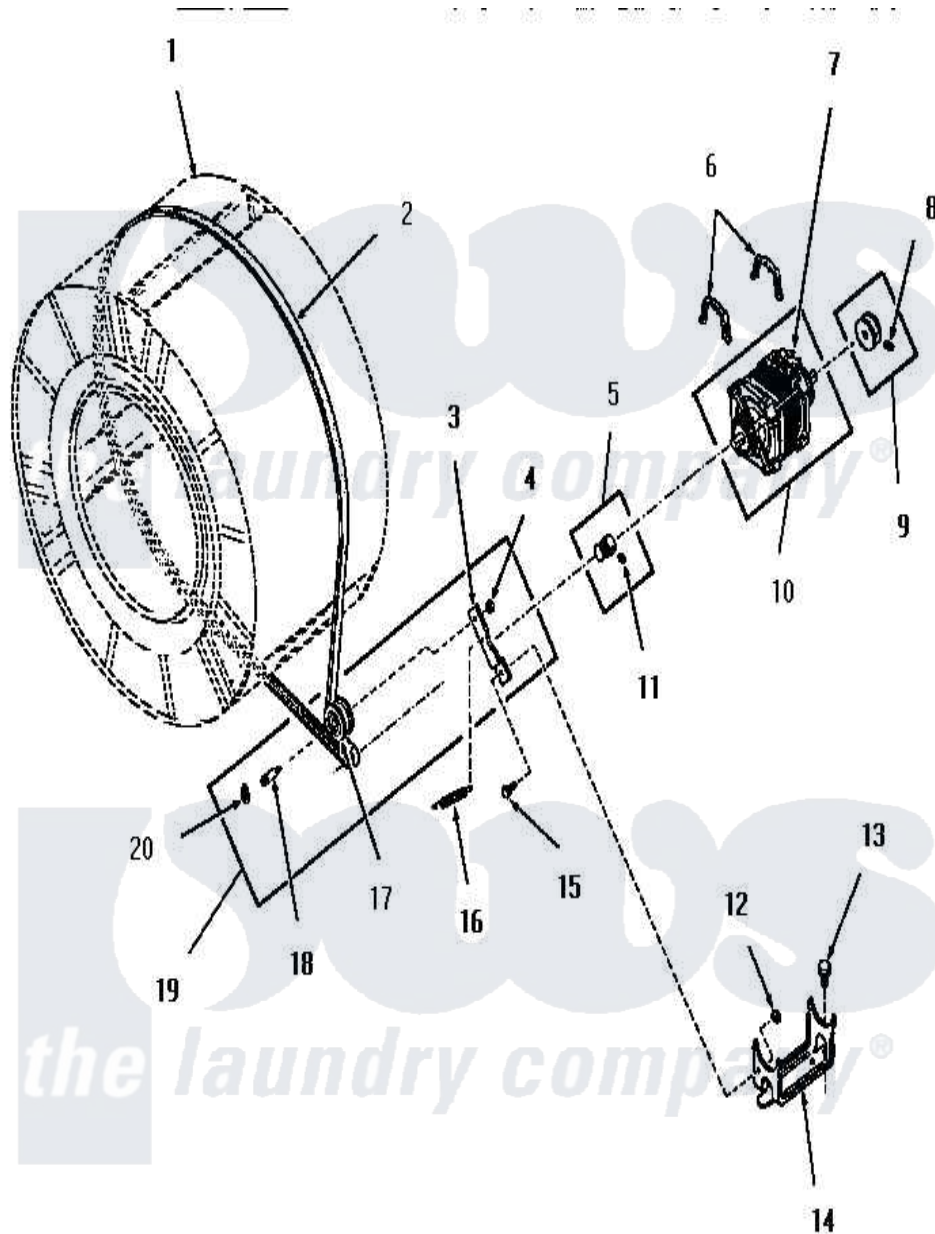

Amana FG6211 12 - MOTOR, IDLER AND BELT

Amana [Residential Amana FG6211 Washer Parts](#) Parts Diagram 12 - MOTOR, IDLER AND BELT
 Click on the part number to view part

Item	Original Part Number	Replaced By	Status	Part Description
1	Y00000000		Not Available	SEE NOTE CLOTHES DRUM
2	52556			Belt
3	54410		Not Available	LEVER,IDLER
4	52566	27001225		Nut, Jam Mid Lock 1/4-20
5	52593		Not Available	ASSY,MOTOR PULLEY
6	51789	660658		Clamp, Motor Mounting 343481 685441
7	53249		Not Available	SWITCH
"	Y00000000		Not Available	SEE NOTE MOTOR SWITCH, WESTINGHOUSE -- (NOT REPLACEABLE)
"	53226		Not Available	SWITCH,MOTOR
8	02771			Screw, 1/4-20 x 3/8 Hex S
9	53522			Pulley, Motor
10	52697		Not Available	MOTOR
11	52906		Not Available	SETSCREW
12	52566	27001225		Nut, Jam Mid Lock 1/4-20

13	23928	Not Available	CAP SCREW AND LOCKWASHER
14	51824	Not Available	MOUNT,MOTOR
15	52567		Bolt, Shoulder
16	52323		Spring
17	Y54414		Assembly, Wheel And Bearing
18	54411	Not Available	SHAFT,IDLER LEVER
19	54415	Not Available	LEVER,IDLER
20	23748		Ring, Retaining