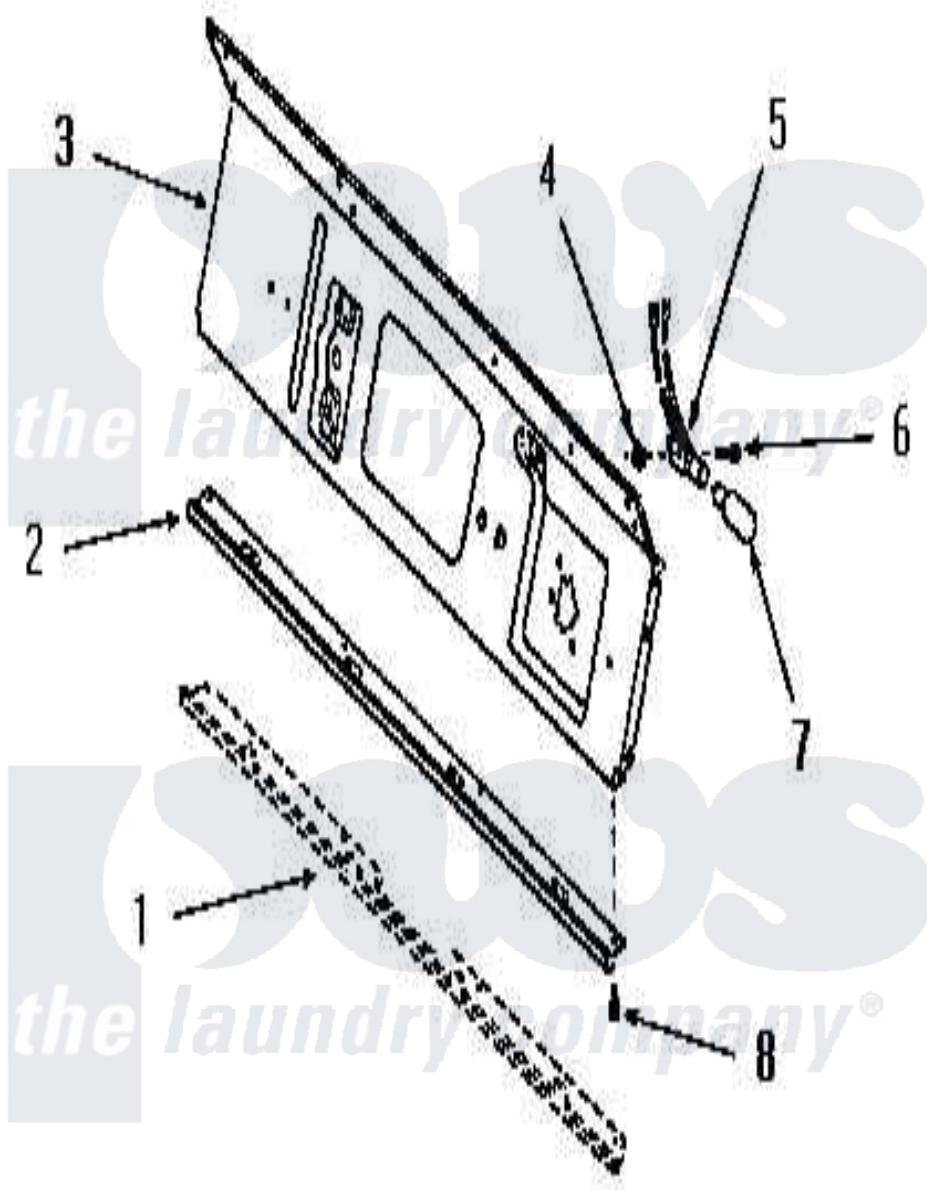

# Amana FG6211 13 - PANEL SUPPORT PLATE AND BULB

Amana Residential Amana FG6211 Washer Parts Diagram 13 - PANEL SUPPORT PLATE AND BULB  
 Click on the part number to view part

Item	Original Part Number	Replaced By	Status	Part Description
1	Y00000000		Not Available	SEE NOTE PANEL SUPPORT BRACKET
2	Y52929		Not Available	PANEL TRIM
3	53861	<a href="#">MC80MD</a>		Elmntsurf
4	22378		Not Available	NUT
5	Y22368		Not Available	BULB RECEPTACLE
6	20268	<a href="#">80399</a>		SCREW Pan Head CR Rec 832x281
7	21608	<a href="#">A3167501</a>		Lamp Oven, Int.
8	23222	<a href="#">3177991</a>		Screw