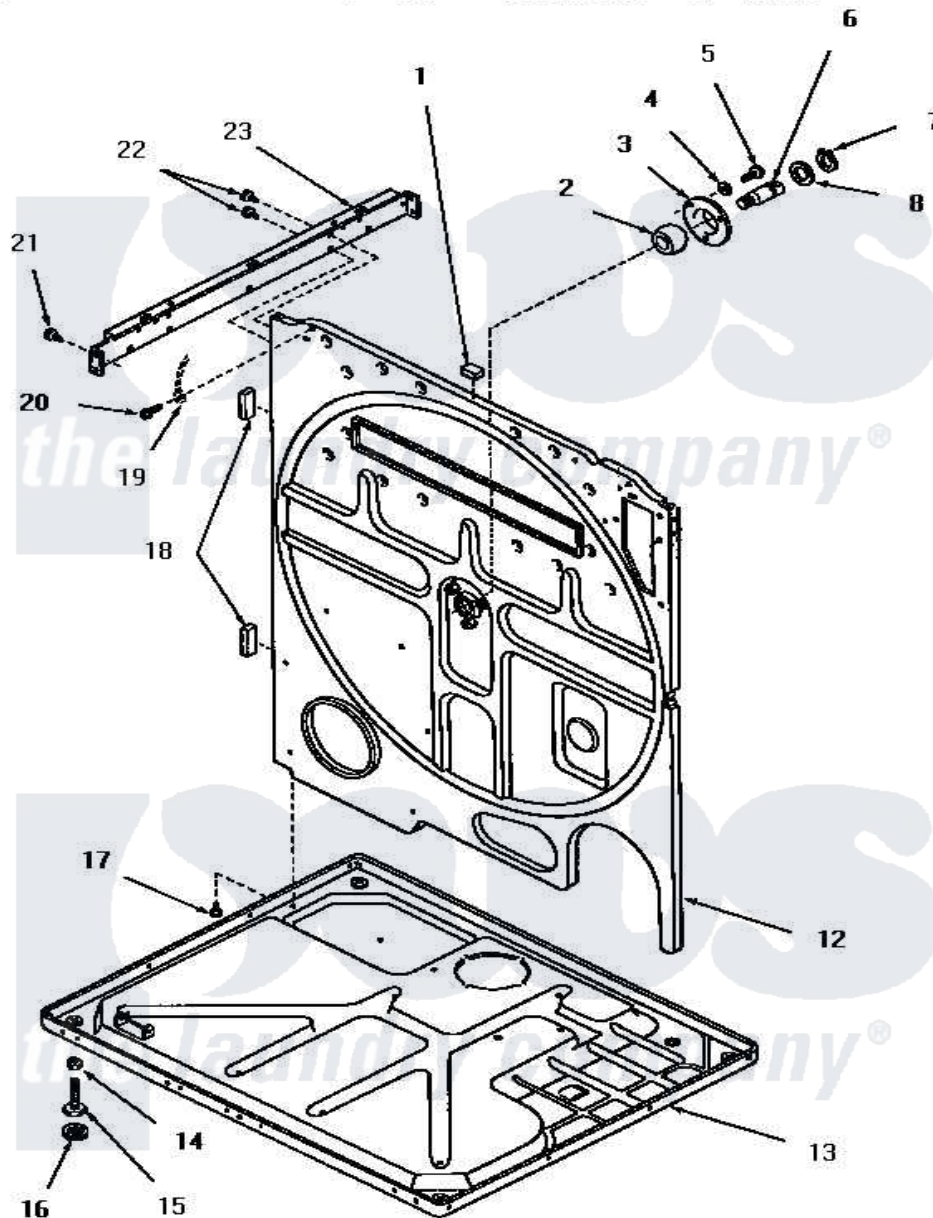

# Amana FG6211 15 - REAR FRAME AND FRAME BASE

Amana Residential Amana FG6211 Washer Parts Parts Diagram 15 - REAR FRAME AND FRAME BASE  
 Click on the part number to view part

Item	Original Part Number	Replaced By	Status	Part Description
1	Y0054053	<a href="#">Y0301205</a>		Element- L
2	<a href="#">Y52079</a>			Bearing, Drum Shaft
3	51826		Not Available	COVER,BEARING
4	<a href="#">03189</a>			LoCkwasher, 1/4 Std-C P
5	53589	<a href="#">8204624</a>		Bolt
6	53132		Not Available	SHAFT,DRUM
7	<a href="#">70061</a>			Ring, Retaining
8	<a href="#">Y52564</a>			Washer
12	52574		Not Available	FRAME,REAR
13	Y52572		Not Available	FRAME BASE
14	52794	<a href="#">62739</a>		Nut, Lock
15	Y52696	<a href="#">Y305086</a>		Adjustable Leg And Nut
16	70282	<a href="#">Y314137</a>		Foot, Rubber
17	25723	<a href="#">27001200</a>		Screw
18	20354		Not Available	BUMPER PAD
19	Y00000000		Not Available	SEE NOTE GROUND WIRE, GREEN

20	51784		Not Available	SCREW, 10B-16 X 1/2 HEX
21	25723	<a href="#">27001200</a>		Screw
22	51780	<a href="#">3390631</a>		Screw, 10-16 X 3/8
23	51818		Not Available	SUPPORT CHANNEL, RIGHT OR LEFT