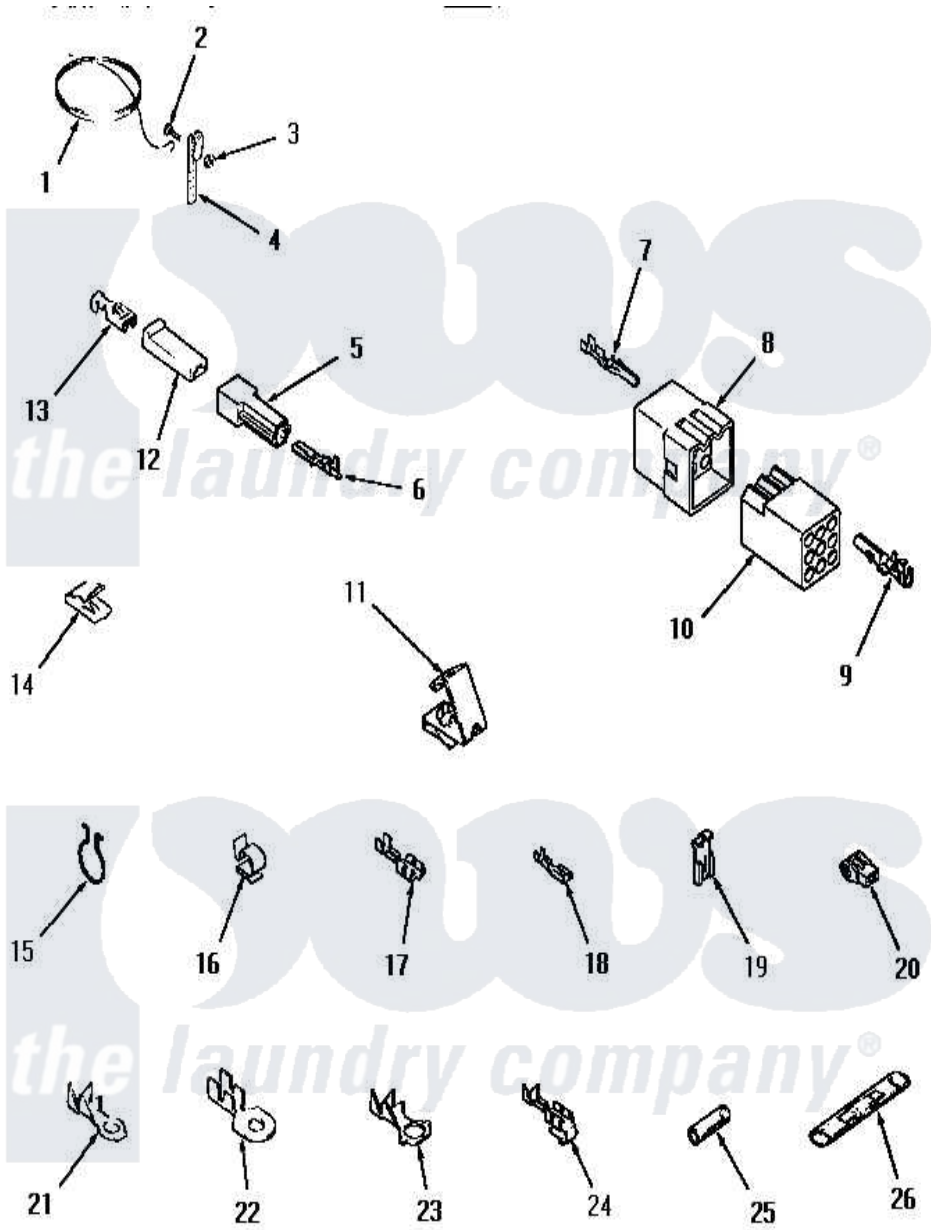

Amana FG6211 16 - WIRE AND TERMINALS

Amana [Residential Amana FG6211 Washer Parts](#) Parts Diagram 16 - WIRE AND TERMINALS
 Click on the part number to view part

Item	Original Part Number	Replaced By	Status	Part Description
1	Y21429		Not Available	GROUND WIRE
2	21431		Not Available	ROUND HEAD SCREW
3	Y20276		Not Available	NUT
4	21430		Not Available	STRAP, GROUND
5	90788		Not Available	HOUSING, TAB
6	00133			Terminal, Tab-1/4 Male
7	Y00116			Terminal, Pin-Male
8	23033			Plug, 9 Circuit
9	Y00117	5011-XX		093 Female Socket
10	26163			Receptacle, 9 Circuit
11	00158		Not Available	GROUND CLIP
12	90789			Connector
13	Y00115			Lock In Spade Terminal (18 Gaug (1/4 Inch-(1) 18 Gauge Wire)
14	20309			Cable Clip
15	51291			Clip, Wire

16	21036		Clip, Cable
17	Y00119	Not Available	SPADE TERMINAL(18 GAUGE) (1/4 INCH-(1) 18 GAUGE WIRE)
18	00112		Terminal, Spade-3/16 Fe
19	Y00120		Terminal, Flag-1/4 Fema
20	70210	Not Available	INSULATOR,BLUE
21	00110		No. 10 18 Gauge Wire
22	Y00111		Ring Terminal No.10 No.10 18 Gauge Wires Or
23	Y00113	Not Available	TERMINAL,RING-1/4 STUD
24	Y00114		Spade Terminal
25	Y21365	503670	Sleeve Insulator
26	21091	Not Available	CONNECTOR TWO 1/4 INCH MALE
NI	20680	Not Available	18 GAUGE WIRE
"	20679	Not Available	WIRE, 12 GAUGE