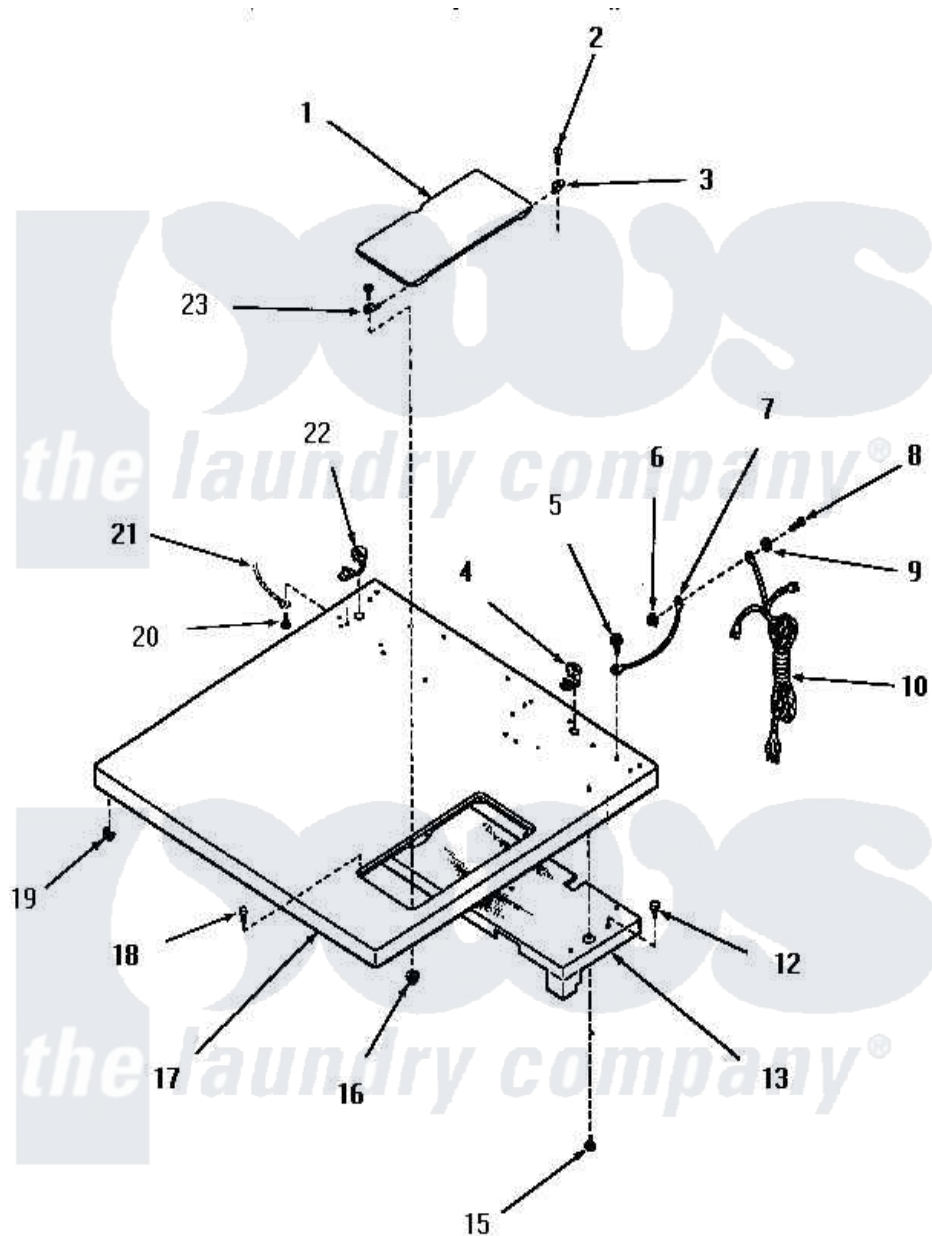

Amana FG6241 01 - CABINET TOP

Amana [Residential Amana FG6241 Dryer Parts](#) Parts Diagram 01 - CABINET TOP
 Click on the part number to view part

Item	Original Part Number	Replaced By	Status	Part Description
1	52518W		Not Available	ACCESS DOOR, WHITE
"	52518A		Not Available	ACCESS DOOR, AVOCADO
"	52518C		Not Available	ACCESS DOOR, COPPERTONE
"	52518H		Not Available	xREPLACE
2	03630		Not Available	SCREW,6-32 X 3/8 ROUND
3	51351			Hinge, Rear
4	21903	211881		Grommet, Cord Part Not Used- Gas Models Only
5	51924			Screw, 10-24 X 1/2 HeX
6	23951	M0282009		Nut
7	54300		Not Available	GROUND WIRE, GREEN
8	20267			Screw, 10-24 X 3/8 Round
9	03815			Lockwasher, No.10 Ext Shk
10	51508		Not Available	POWER CORD
12	51355	51-355		5500w/240v, 13-23/32, Low Watt

13	52614	Not Available	TOP BAFFLE ASSEMBLY
15	55985	W10116760	Screw
16	22678		Nut, Nylon
17	52503W	Not Available	CABINET TOP, WHITE
"	52503H	Not Available	CABINET TOP, HARVEST GOLD
"	52503A	Not Available	CABINET TOP, AVOCADO
"	52503C	Not Available	CABINET TOP, COPPERTONE
18	53445		Bumper
19	23007	Not Available	CAGED NUT
20	51924		Screw, 10-24 X 1/2 HeX
21	Y00000000	Not Available	SEE NOTE GROUND WIRE, GREEN
22	52113		Relief, Strain
23	51350		Hinge, Front