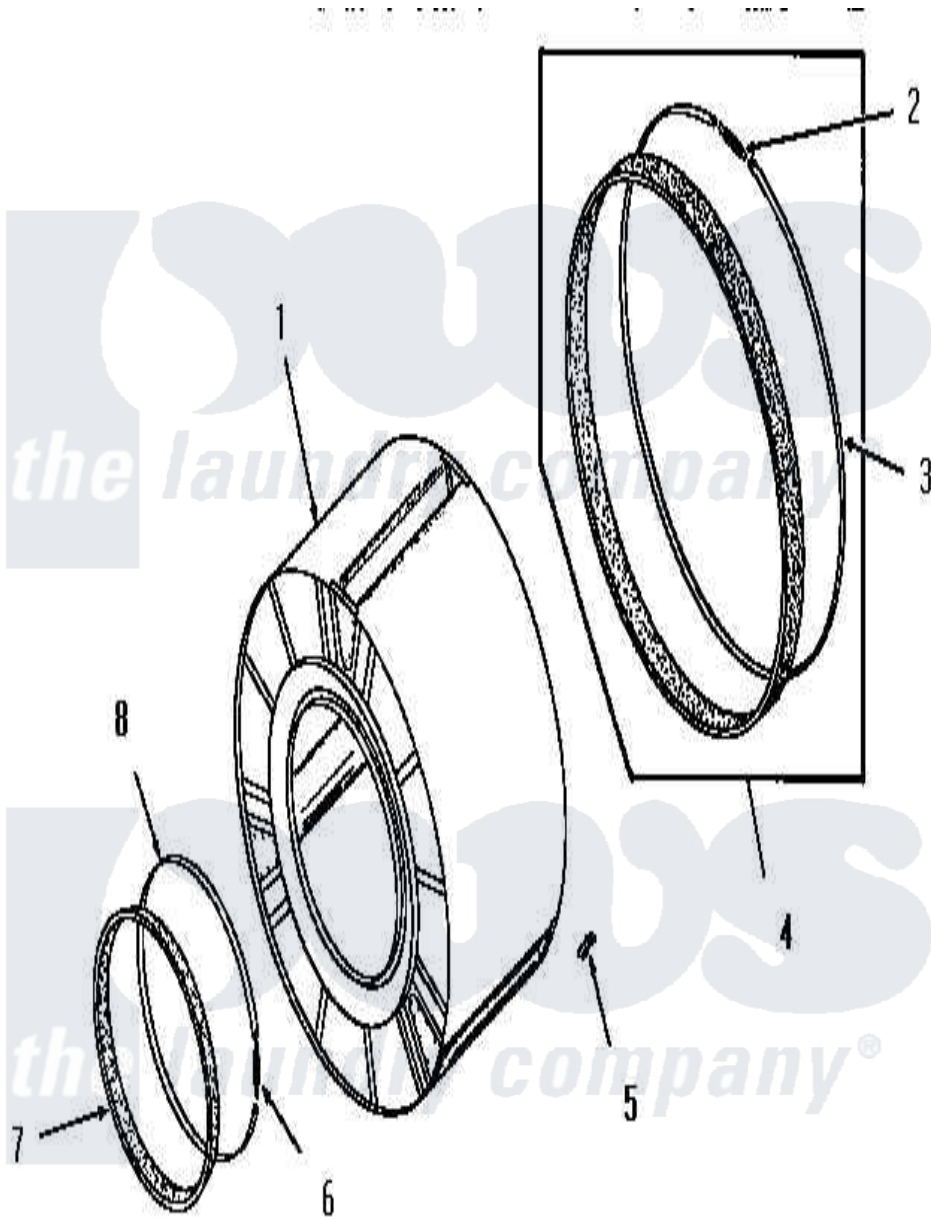

Amana FG6241 02 - CLOTHES DRUM

Amana Residential Amana FG6241 Dryer Parts Parts Diagram 02 - CLOTHES DRUM
 Click on the part number to view part

| Item | Original Part Number | Replaced By | Status | Part Description |
|------|------------------------|--------------------------|---------------|------------------|
| 1 | 53137 | 53137ENG | | 50/50 Solder |
| 2 | 52310 | | | Spring |
| 3 | 50781 | | | Strap, Seal |
| 4 | 51883A | | | Assembly, Seal |
| 5 | 51201 | | Not Available | CLIP |
| 6 | 50168 | | | Spring |
| 7 | 51881 | | | Seal, Front |
| 8 | 50169 | | | Strap, Retainer |