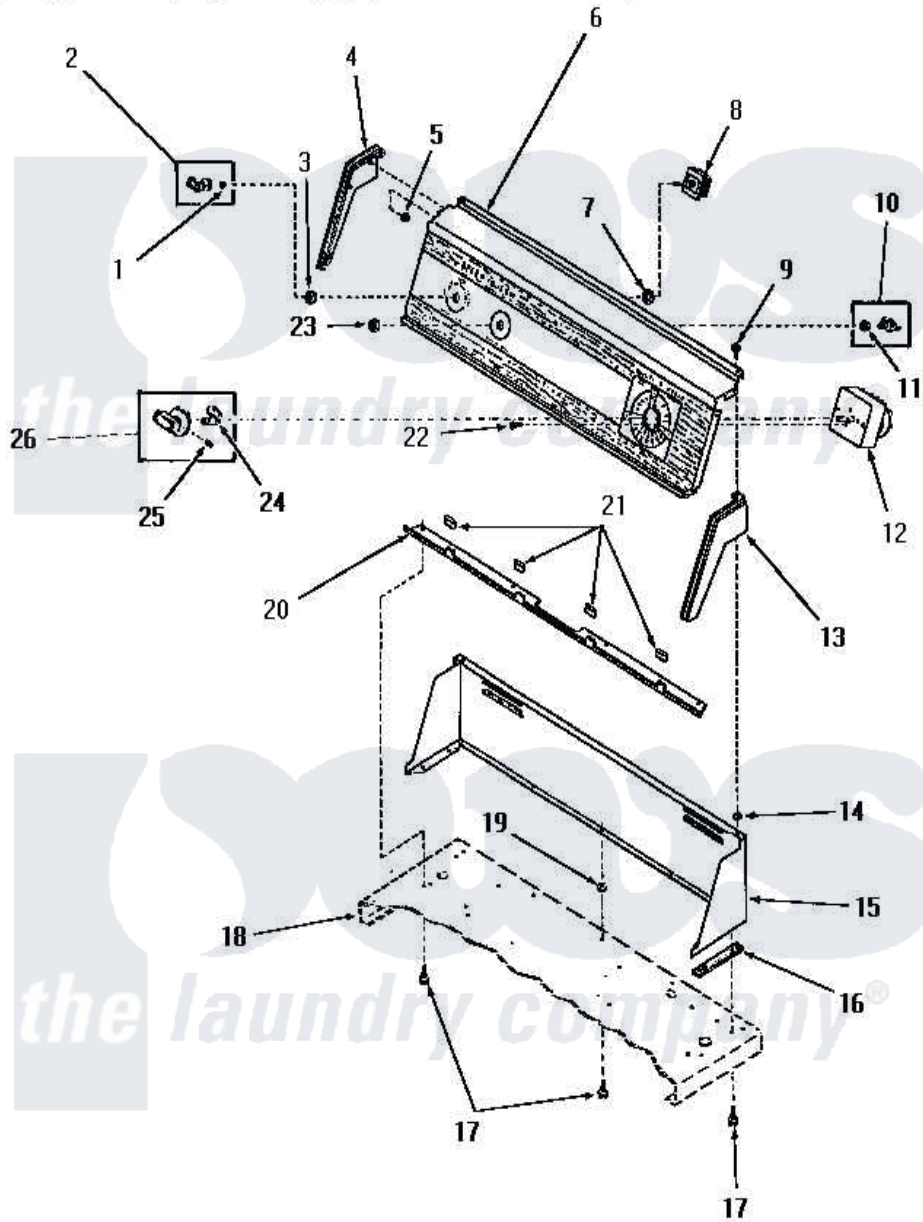

Amana FG6241 03 - CONTROL PANEL, CONTROL HOOD AND CONTROLS

Amana Residential Amana FG6241 Dryer Parts Parts Diagram 03 - CONTROL PANEL, CONTROL HOOD AND CONTROLS

[Click on the part number to view part](#)

Item	Original Part Number	Replaced By	Status	Part Description
1	23392		Not Available	CLIP FOR 26816 KNOB
2	24291			Assembly, Knob
3	24205			Nut, Knurled 3/8-24
4	25124		Not Available	CONTROL HOOD END, LEFT
5	25126	5303284616		Clip
6	54985	54-985		Broil Element
7	91176			Lockwasher, 3/8 Intshkp
8	52623	58032		Switch
9	25232		Not Available	SCREW,8AB-18X7/8 OVAL
10	53768	55882P		Assembly- Switch
11	52947			Nut, Hex 15/32-32
12	52610		Not Available	TIMER
13	25123		Not Available	CONTROL HOOD END, RIGHT
14	24522			Nut, Speed-8ab-18 C1995

15	53446A	Not Available	CONTROL HOOD, AVOCADO
"	53446W	Not Available	CONTROL HOOD, WHITE
"	53446H	Not Available	CONTROL HOOD, HARVEST GOLD
16	23028	Not Available	GASKET,CONTROL BOX END
17	23962	W10116760	Screw
18	Y00000000	Not Available	SEE NOTE CABINET TOP
19	23425	Not Available	WASHER,7/32IDX7/16ODX.
20	52912	Not Available	PANEL SUPPORT BRACKET
21	24859	Not Available	SLEEVE,SUPPORT ANGLE
22	70212		Screw, 8-32 X 5/32 RD H
23	52947		Nut, Hex 15/32-32
24	24283		Indicator, Timer Knob
25	20310	Not Available	SCREW,8-32 X 1/4 HEX S
26	24290	Not Available	ASSY,KNOB-TIMER