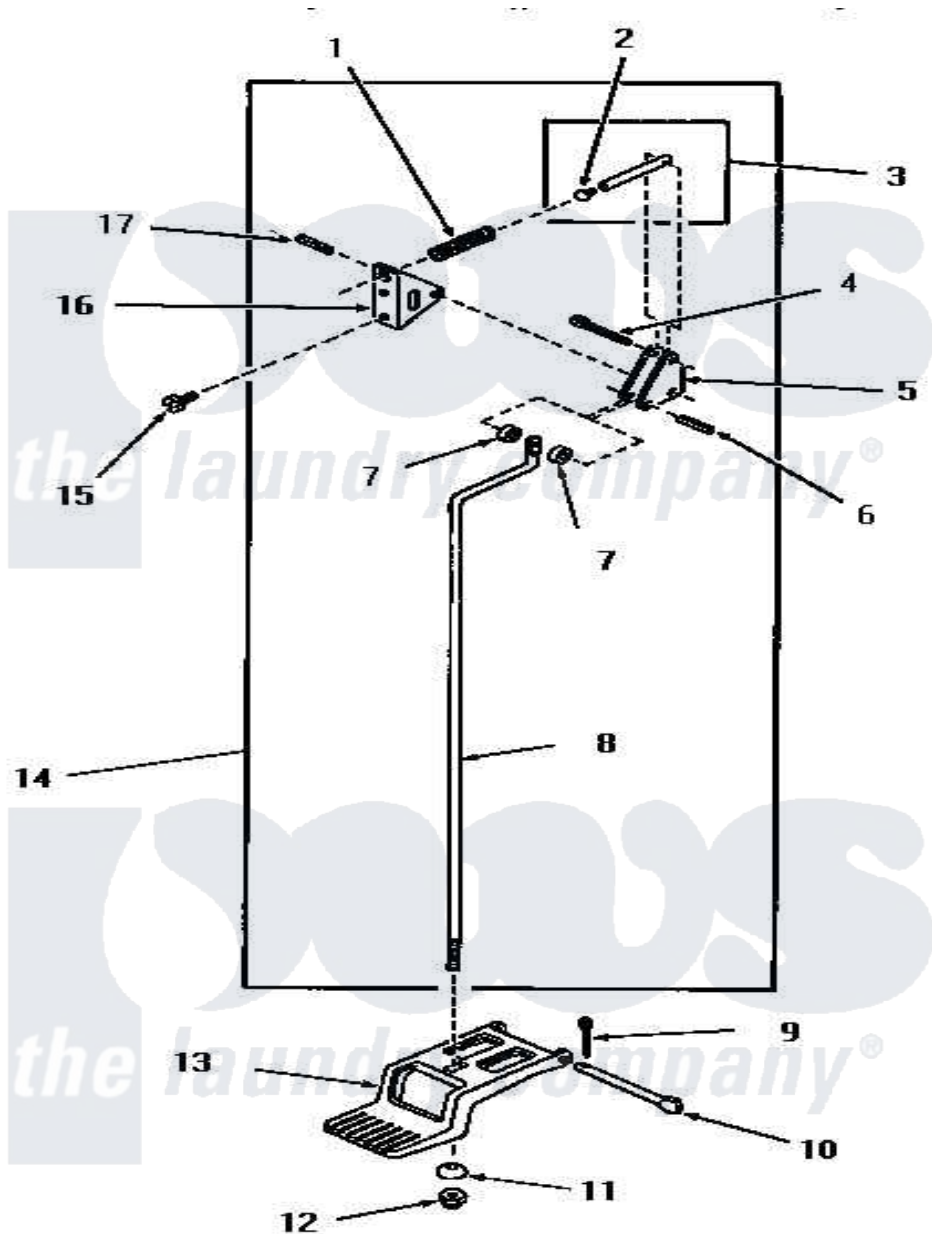

Amana FG6241 04 - DOOR RELEASE

Amana Residential Amana FG6241 Dryer Parts Parts Diagram 04 - DOOR RELEASE
 Click on the part number to view part

Item	Original Part Number	Replaced By	Status	Part Description
1	51065		Not Available	DOOR RELEASE SPRING
2	51786		Not Available	PLUG
3	51841		Not Available	DOOR RELEASE PIN ASSEMBLY
4	02578			Pin, Cotter
5	51041		Not Available	DOOR RELEASE LEVER
6	51161		Not Available	PIN,ROLL 1/8 X 3/4
7	51121			Door Release Spacer
8	51837		Not Available	DOOR RELEASE ROD
9	02578			Pin, Cotter
10	51045		Not Available	PEDAL HINGE PIN
11	51046		Not Available	NYLON WASHER
12	51271		Not Available	NUT
13	51802			Pedal, Foot
14	51844		Not Available	DOOR RELEASE ASSEMBLY
15	51246		Not Available	SCREW
16	51052		Not Available	DOOR RELEASE BRACKET