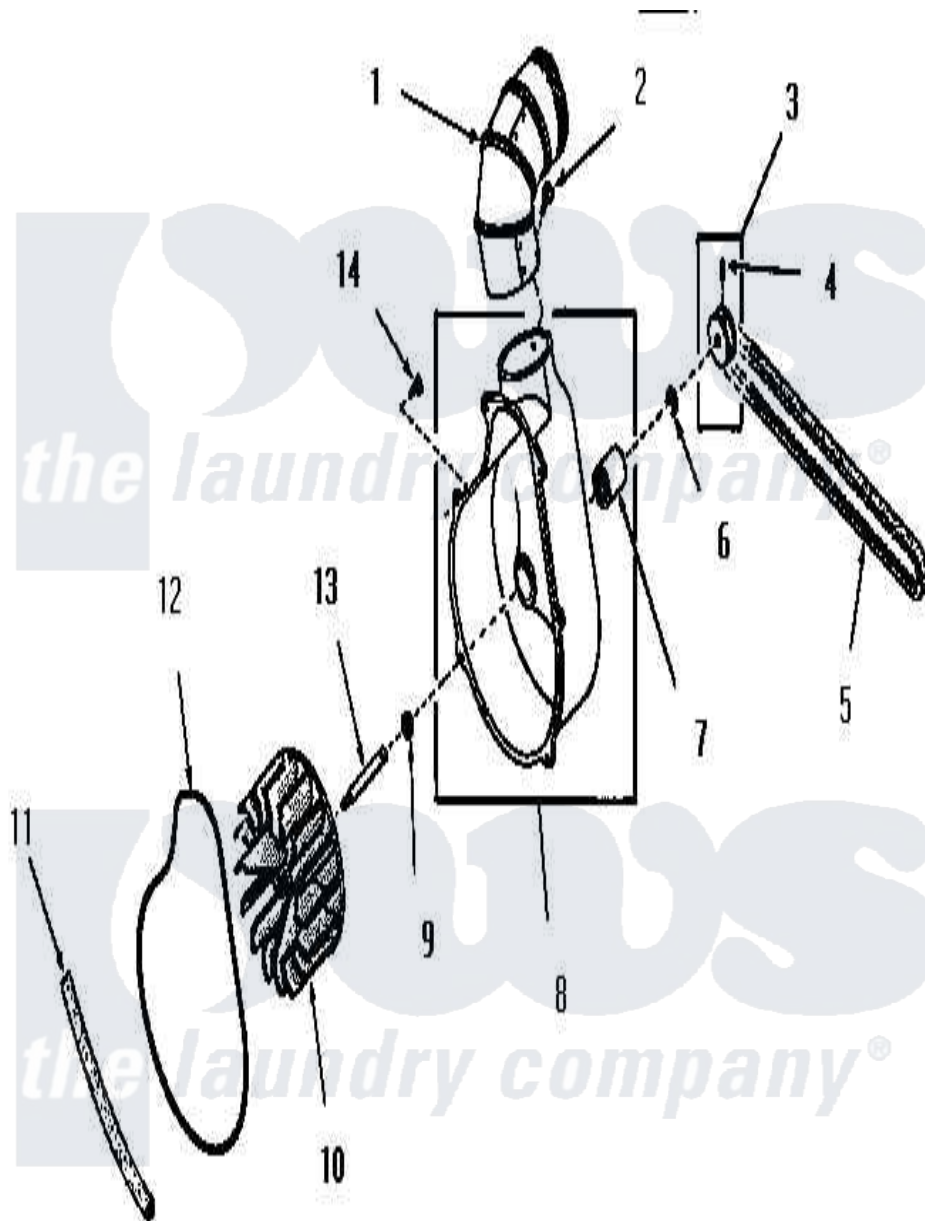

# Amana FG6241 05 - EXHAUST FAN

Amana [Residential Amana FG6241 Dryer Parts](#) Parts Diagram 05 - EXHAUST FAN  
 Click on the part number to view part

Item	Original Part Number	Replaced By	Status	Part Description
1	Y0052707	<a href="#">31986601B</a>		Switch, Rocker
2	23222	<a href="#">3177991</a>		Screw
3	53521		Not Available	ASSY,PULLEY
4	<a href="#">02771</a>			Screw, 1/4-20 x 3/8 Hex S
5	<a href="#">51994</a>			Belt
6	<a href="#">52549</a>			Washer, 501 ID X3/4 Odx
7	51991		Not Available	BEARING
8	51946		Not Available	HOUSING,BLOWER
9	<a href="#">52549</a>			Washer, 501 ID X3/4 Odx
10	90585		Not Available	IMPELLER
11	<a href="#">51790</a>			Seal
12	<a href="#">51791</a>			Gasket, Housing
13	53519		Not Available	EXHAUST FAN SHAFT
14	51784		Not Available	SCREW,10B-16 X 1/2 HEX