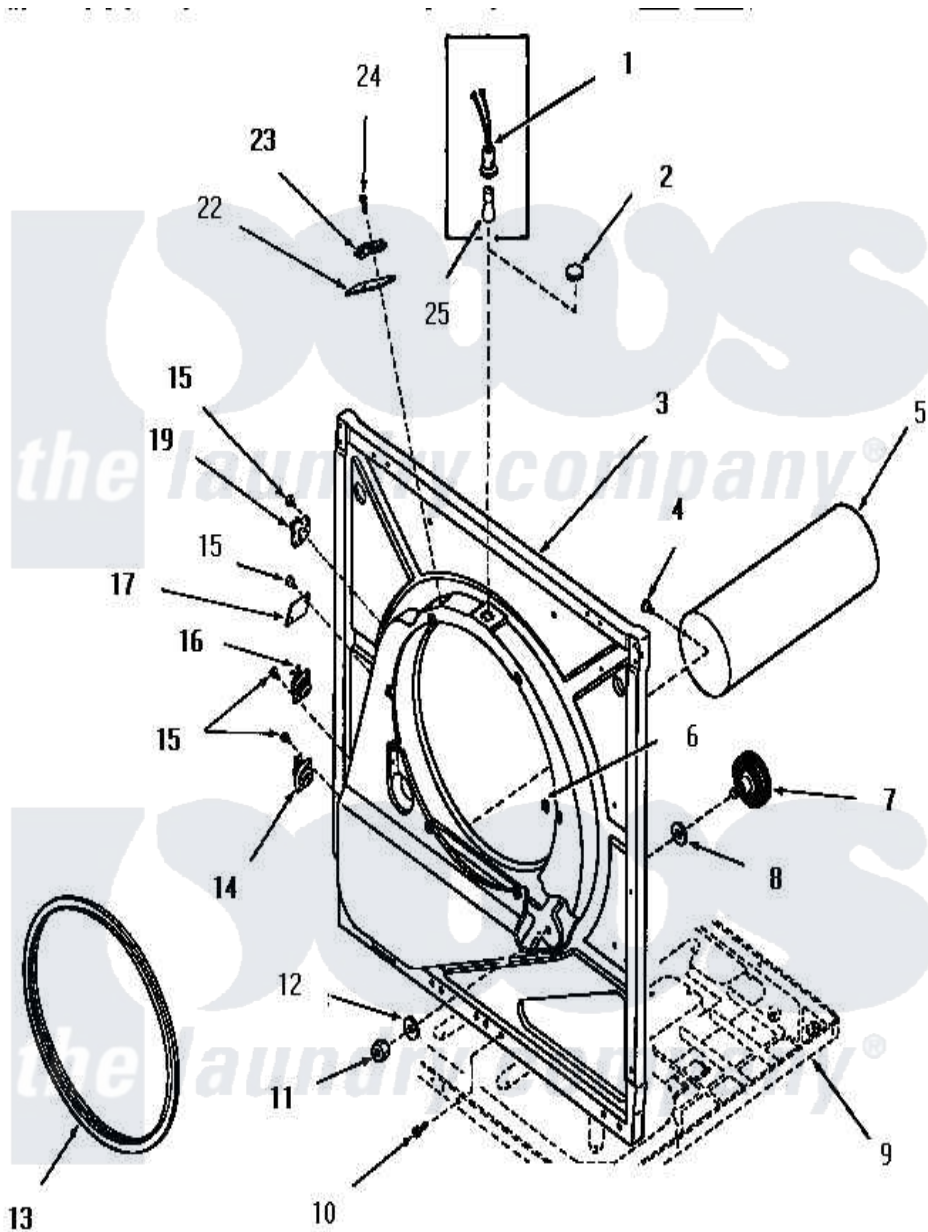

# Amana FG6241 06 - FRONT FRAME AND AIR SHROUD

Amana Residential Amana FG6241 Dryer Parts Parts Diagram 06 - FRONT FRAME AND AIR SHROUD  
 Click on the part number to view part

Item	Original Part Number	Replaced By	Status	Part Description
1	Y0054609	<a href="#">M0270519</a>		Washer
2	54610		Not Available	PLUG BUTTON
3	51850		Not Available	FRONT FRAME AND AIR SHROUD
4	52150	<a href="#">489464</a>		Screw
5	51821		Not Available	EXHAUST DUCT
6	52865		Not Available	SPEED NUT
7	53555	<a href="#">56285</a>		Roller Cylinder
8	<a href="#">52123</a>			Washer
9	Y00000000		Not Available	SEE NOTE FRAME BASE
10	25723	<a href="#">27001200</a>		Screw
11	52124		Not Available	NUT
12	<a href="#">52122</a>			Washer
13	51798		Not Available	GASKET
14	<a href="#">54736</a>			Thermostat
15	23222	<a href="#">3177991</a>		Screw
16	<a href="#">54737</a>			Thermostat

17	52550	Not Available	COVER PLATE
19	<a href="#">53708</a>		Thermostat
22	<a href="#">52112</a>		Insulation
23	Y51143	Not Available	SWITCH
24	<a href="#">51783</a>		Screw, 6b-20 X 7/8 HeX
25	Y54608	<a href="#">31001575</a>	Bulb, Cylinder Light