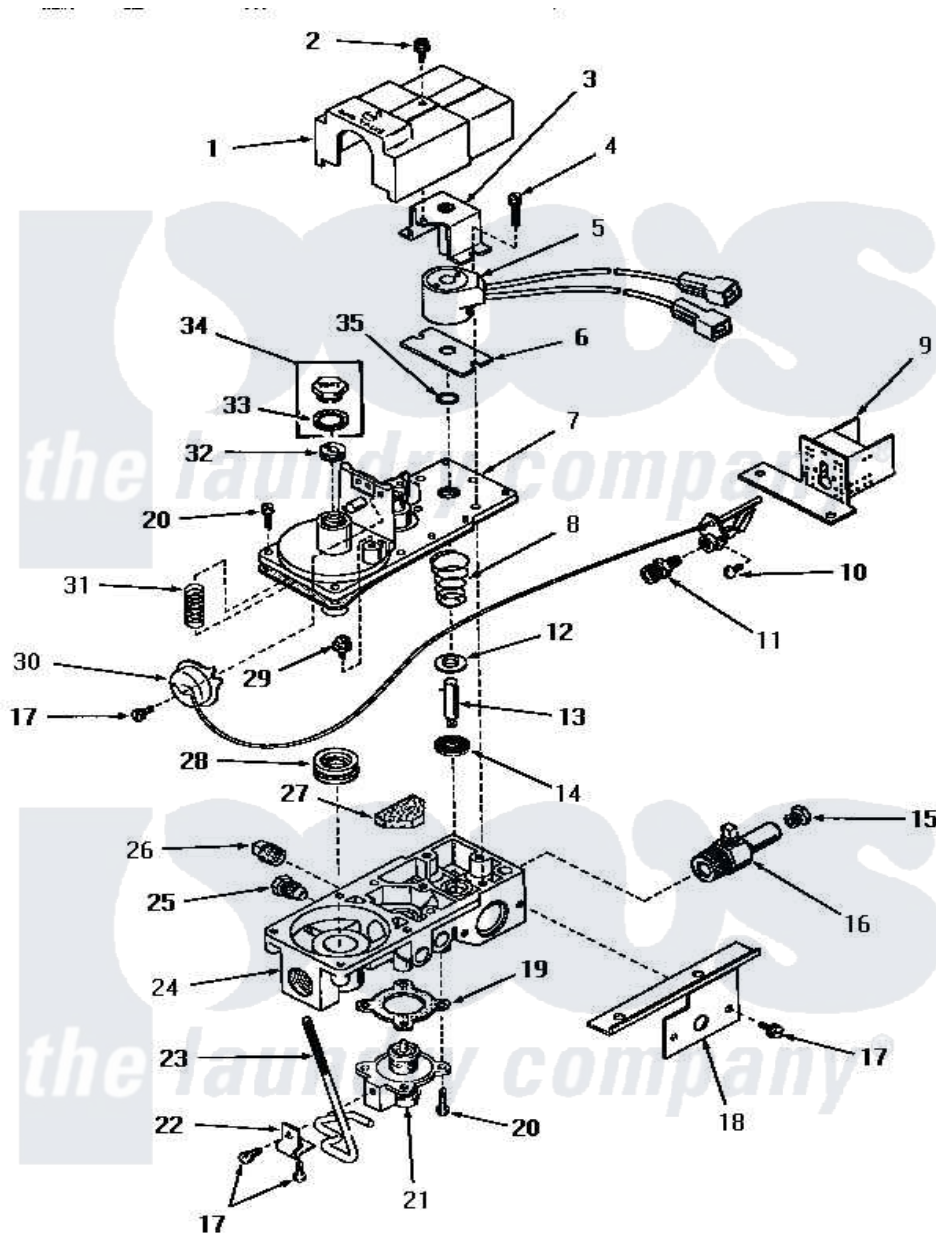

Amana FG6241 07 - GAS VALVE (NATURAL / MIXED GAS)

Amana [Residential Amana FG6241 Dryer Parts](#) Parts Diagram 07 - GAS VALVE (NATURAL / MIXED GAS)
 Click on the part number to view part

Item	Original Part Number	Replaced By	Status	Part Description
1	53377S		Not Available	VALVE HOUSING
2	53379B		Not Available	HEX HEAD SCREW
3	53377B		Not Available	PLUNGER GUIDE AND BRACKET
4	53379C		Not Available	HEX HEAD SCREW
5	53377A		Not Available	COIL,BURNER
6	53377C		Not Available	PLATE
7	53377K		Not Available	VALVE COVER AND GASKET
8	53377Y		Not Available	VALVE SPRING
9	53377F		Not Available	PILOT SHIELD
10	53379F		Not Available	ROUND HEAD SCREW
11	53387			Orifice, NG
12	53377L		Not Available	STIFFENER
13	53377M		Not Available	PLUNGER SHAFT
14	53377N		Not Available	PLUNGER SEAT
15	51209		Not Available	ORIFICE,NG

16	53377W	Not Available	BURNER ORIFICE ADAPTER
17	53379D	Not Available	HEX HEAD SCREW
18	53377Q	Not Available	MOUNTING BRACKET
19	53377H	Not Available	GASKET
20	53379E	Not Available	HEX HEAD SCREW
21	53377G	Not Available	RESET VALVE
22	53377U	Not Available	CLAMP
23	53377J	Not Available	RESET LEVER
24	53377P	Not Available	VALVE BODY
25	53377V	Not Available	SCREW, COMPRESSION
26	20247		Plug, Pipe
27	53377T	Not Available	FILTER
28	52966R	Not Available	REGULATOR SEAT
29	53377Z	Not Available	HEX HEAD SCREW
30	53377E	Not Available	BURNER, PILOT
31	53377X	Not Available	REGULATOR SPRING
32	52966M	Not Available	REGULATOR SCREW
33	52966L	Not Available	GASKET
34	53558	Not Available	SCREW, VENT
35	53377D	Not Available	O-RING