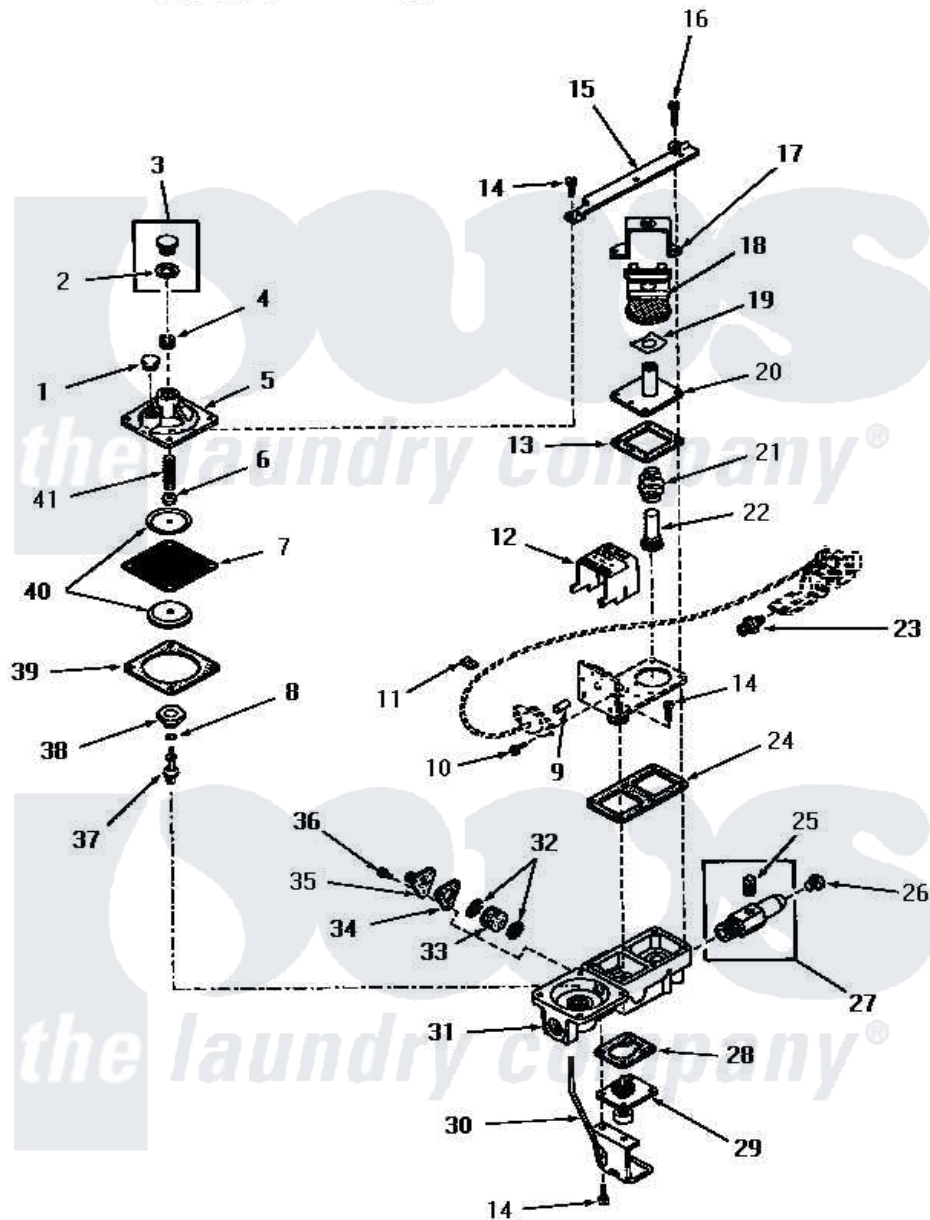

Amana FG6241 08 - GAS VALVE (NATURAL / MIXED GAS)

Amana [Residential Amana FG6241 Dryer Parts](#) Parts Diagram 08 - GAS VALVE (NATURAL / MIXED GAS)
 Click on the part number to view part

Item	Original Part Number	Replaced By	Status	Part Description
1	54477		Not Available	CAP,VENT
2	0054474		Not Available	USE D7425607
3	Y0054476	D7431921Q		Gasket
4	54486C		Not Available	REGULATOR SCREW
5	51402Q		Not Available	REGULATOR COVER
6	51402V		Not Available	NUT
7	51402X		Not Available	DIAPHRAGM
8	51402Y		Not Available	GASKET
9	54486Z		Not Available	ACTUATING PIN
10	54486K		Not Available	SCREW
11	54486N		Not Available	CLAMP
12	54486G		Not Available	LATCH COVER
13	54486T		Not Available	GASKET
14	54486J		Not Available	SCREW
15	54485		Not Available	MOUNTING BRACKET
16	54486L		Not Available	SCREW

17	54486F	Not Available	COIL HOLD-DOWN BRACKET
18	54486A	Not Available	COIL,BURNER
19	51402G	Not Available	LEAF SPRING
20	54486U	Not Available	PLUNGER GUIDE
21	51999E	Not Available	SPRING
22	54486M	Not Available	PLUNGER
23	54473	Not Available	ORIFICE,PILOT
24	54486R	Not Available	GASKET
25	20247		Plug, Pipe
26	51209	Not Available	ORIFICE,NG
27	0054480	Not Available	NET-PAN,DRAIN
28	54486S	Not Available	GASKET
29	54486Q	Not Available	RESET VALVE
30	54486E	Not Available	RESET LEVER AND BRACKET
31	54486B	Not Available	VALVE BODY
32	54486X	Not Available	FILTER SCREEN
33	54486Y	Not Available	FILTER
34	54486W	Not Available	GASKET
35	54486P	Not Available	OUTLET
36	54486H	Not Available	SCREW
37	51402AB	Not Available	REGULATOR PIN
38	51402AA	Not Available	REGULATOR PIN SEAT
39	51402Z	Not Available	GASKET
40	51402W	Not Available	DIAPHRAGM PLATE
41	51402U	Not Available	REGULATOR SPRING