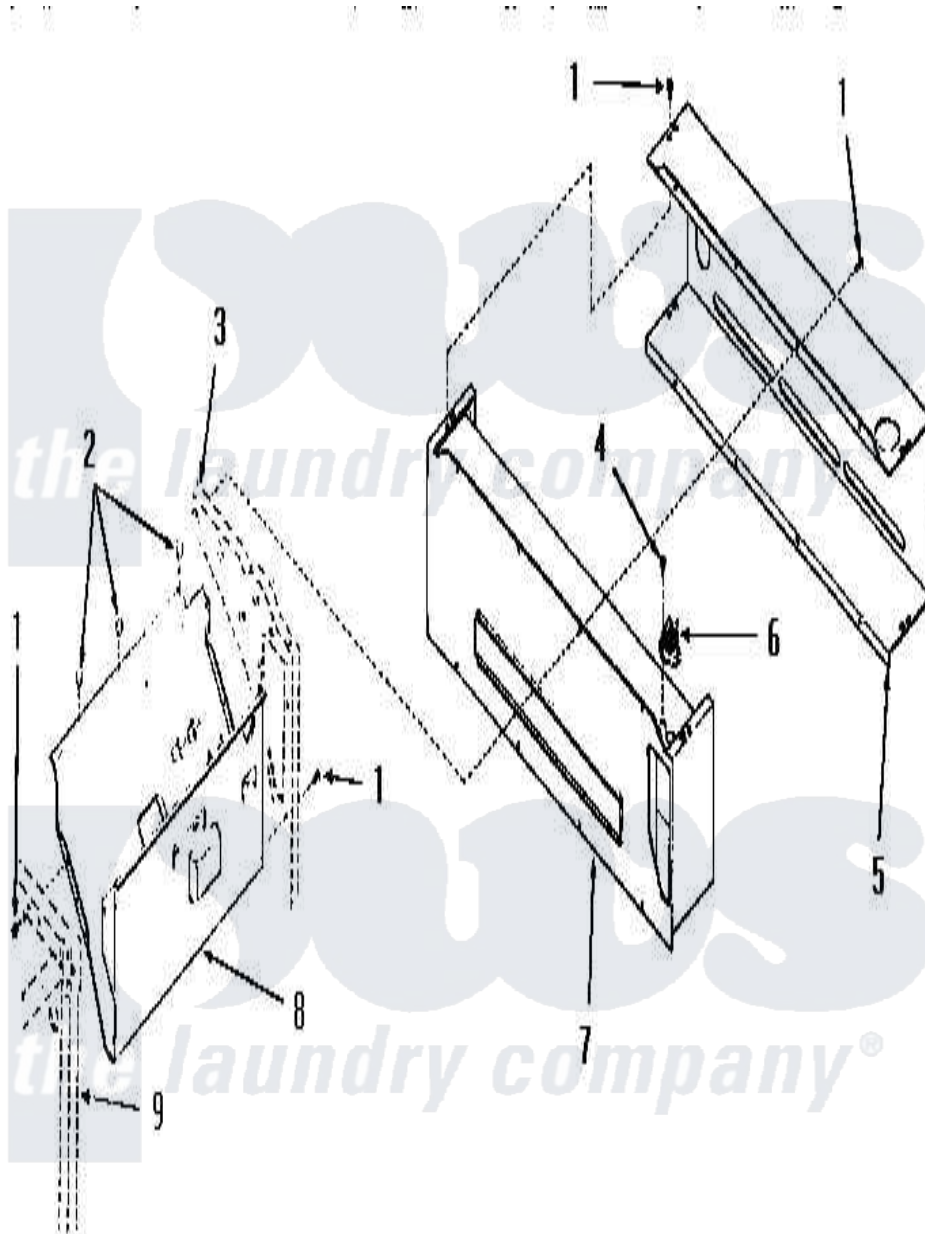

Amana FG6241 09 - HEATER BOX

Amana [Residential Amana FG6241 Dryer Parts](#) Parts Diagram 09 - HEATER BOX
 Click on the part number to view part

Item	Original Part Number	Replaced By	Status	Part Description
1	51784		Not Available	SCREW,10B-16 X 1/2 HEX
2	52552		Not Available	BUMPER, OVEN DOOR
3	Y00000000		Not Available	SEE NOTE REAR FRAME
4	23222	3177991		Screw
5	Y51862		Not Available	HEATER BOX
6	51185		Not Available	THERMOSTAT,HEATER BOX
7	54717		Not Available	ASSY,HEATER BOX
8	Y52584		Not Available	BURNER SHIELD
9	Y00000000		Not Available	SEE NOTE FRONT FRAME AND AIR SHROUD