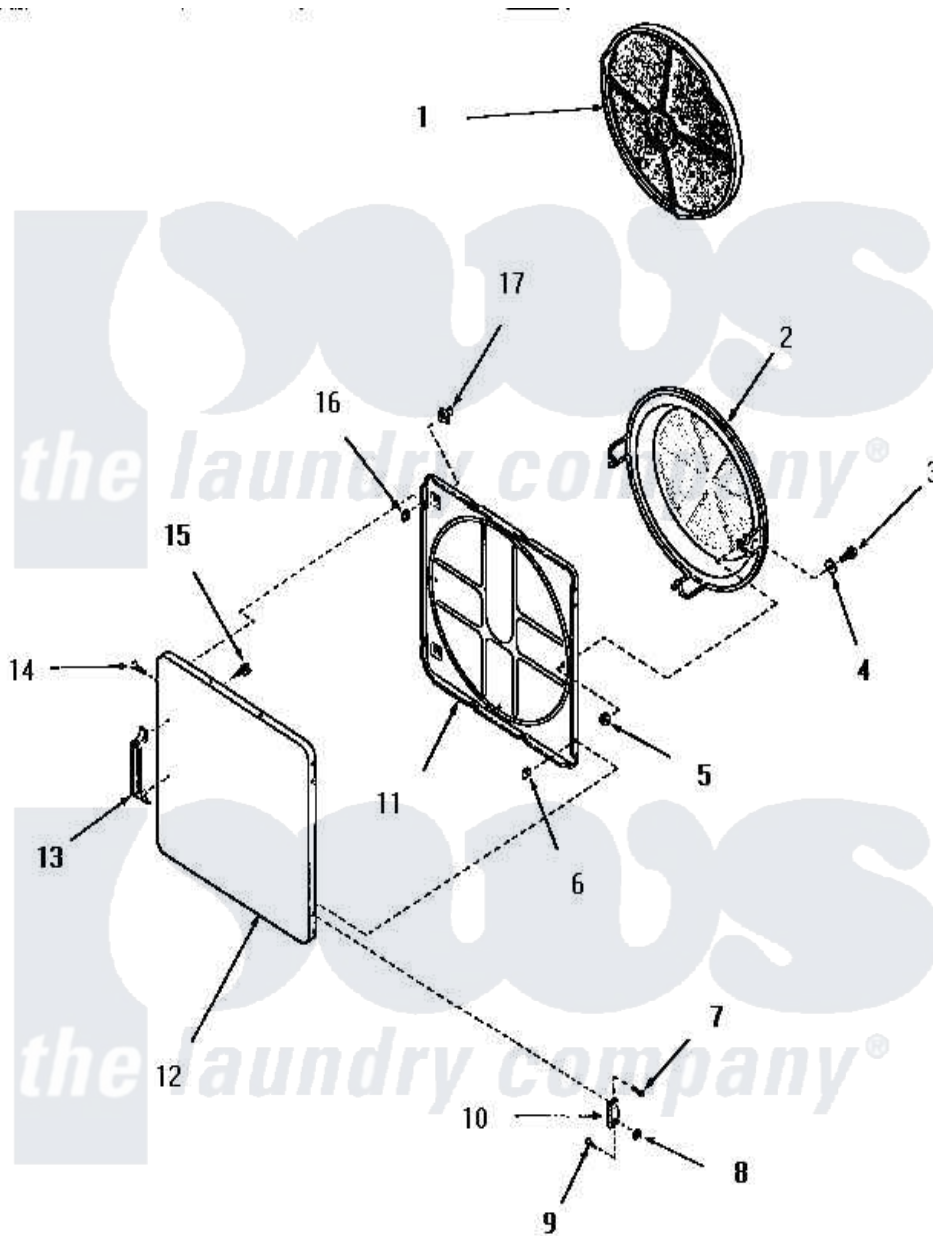

# Amana FG6241 10 - LOADING DOOR

Amana Residential Amana FG6241 Dryer Parts Parts Diagram 10 - LOADING DOOR  
 Click on the part number to view part

Item	Original Part Number	Replaced By	Status	Part Description
1	53002		Not Available	NO LONGER AVAILABLE
2	54731	<a href="#">54-731</a>		Bake Element
3	<a href="#">02422</a>			Screw, 1/4-20 X 1/2 HeX
4	Q6275		Not Available	WASHER
5	52566	<a href="#">27001225</a>		Nut, Jam Mid Lock 1/4-20
6	52865		Not Available	SPEED NUT
7	52864	<a href="#">500226</a>		Screw, 8b-16 x 5/8 Tap
8	51236	<a href="#">488130</a>		Nut
9	<a href="#">22649</a>			Screw, 8-32 X 13/32 FI
10	<a href="#">70014</a>			Hinge
11	54665	<a href="#">54-665</a>		Bake Element
12	52489H		Not Available	OUTER DOOR PANEL, HARVEST GOLD
"	52489A		Not Available	OUTER DOOR PANEL, AVOCADO
"	52489C		Not Available	OUTER DOOR PANEL, COPPERTONE

"	52489W		Not Available	OUTER DOOR PANEL, WHITE
13	54068	<a href="#">61925</a>		Pull Door Commercial Black
14	52864	<a href="#">500226</a>		Screw, 8b-16 x 5/8 Tap
15	52150	<a href="#">489464</a>		Screw
16	52865		Not Available	SPEED NUT
17	54661	<a href="#">LA-1003</a>		Door Catch Kit