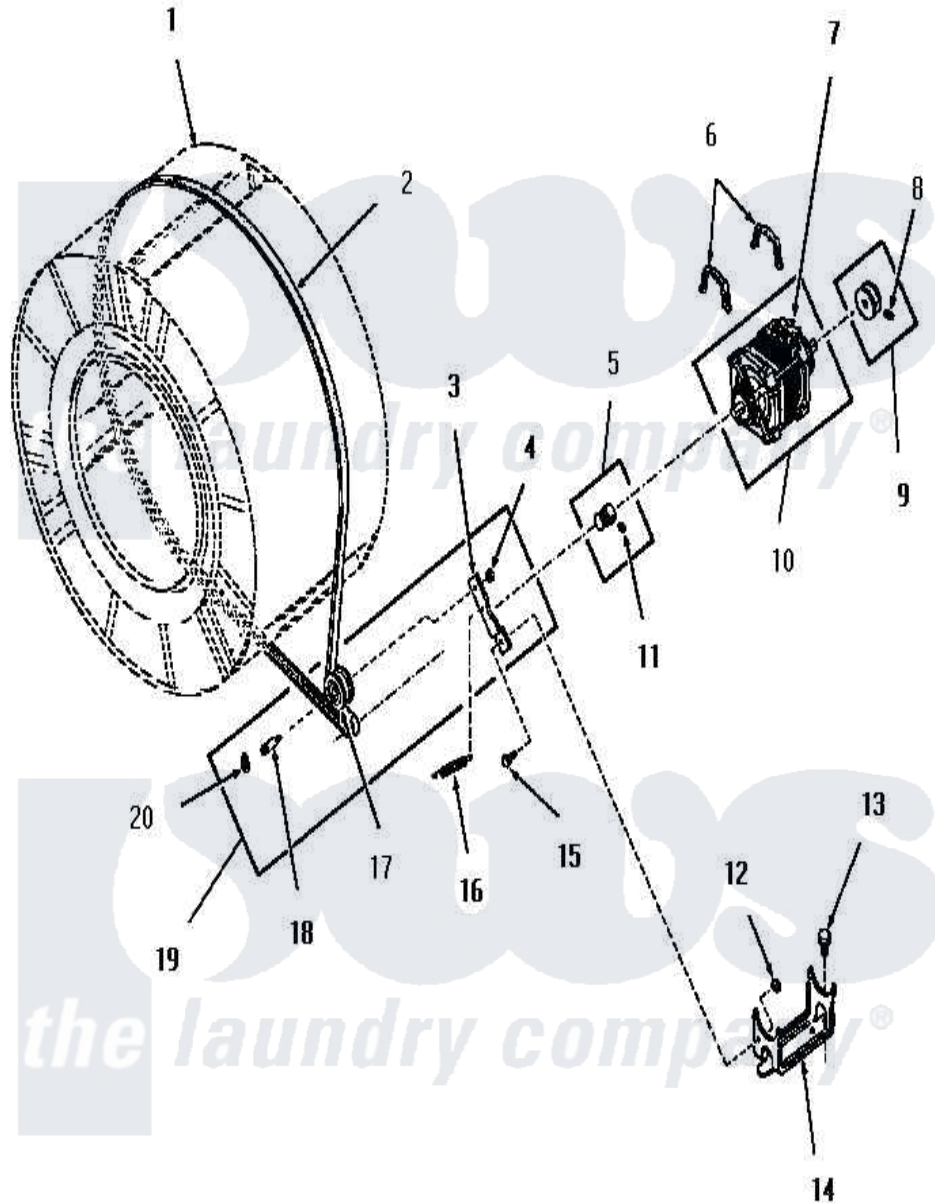

# Amana FG6241 11 - MOTOR, IDLER AND BELT

Amana Residential Amana FG6241 Dryer Parts Parts Diagram 11 - MOTOR, IDLER AND BELT  
 Click on the part number to view part

Item	Original Part Number	Replaced By	Status	Part Description
1	Y00000000		Not Available	SEE NOTE CLOTHES DRUM
2	<a href="#">52556</a>			Belt
3	54410		Not Available	LEVER, IDLER
4	52566	<a href="#">27001225</a>		Nut, Jam Mid Lock 1/4-20
5	52593		Not Available	ASSY, MOTOR PULLEY
6	51789	<a href="#">660658</a>		Clamp, Motor Mounting 343481 685441
7	53249		Not Available	SWITCH
"	Y00000000		Not Available	SEE NOTE MOTOR SWITCH, WESTINGHOUSE -- (NOT REPLACEABLE)
"	53226		Not Available	SWITCH, MOTOR
8	<a href="#">02771</a>			Screw, 1/4-20 x 3/8 Hex S
9	<a href="#">53522</a>			Pulley, Motor
10	52697		Not Available	MOTOR
11	52906		Not Available	SETSCREW
12	52566	<a href="#">27001225</a>		Nut, Jam Mid Lock 1/4-20

13	23928	Not Available	CAP SCREW AND LOCKWASHER
14	51824	Not Available	MOUNT,MOTOR
15	<a href="#">52567</a>		Bolt, Shoulder
16	<a href="#">52323</a>		Spring
17	<a href="#">Y54414</a>		Assembly, Wheel And Bearing
18	54411	Not Available	SHAFT,IDLER LEVER
19	54415	Not Available	LEVER,IDLER
20	<a href="#">23748</a>		Ring, Retaining