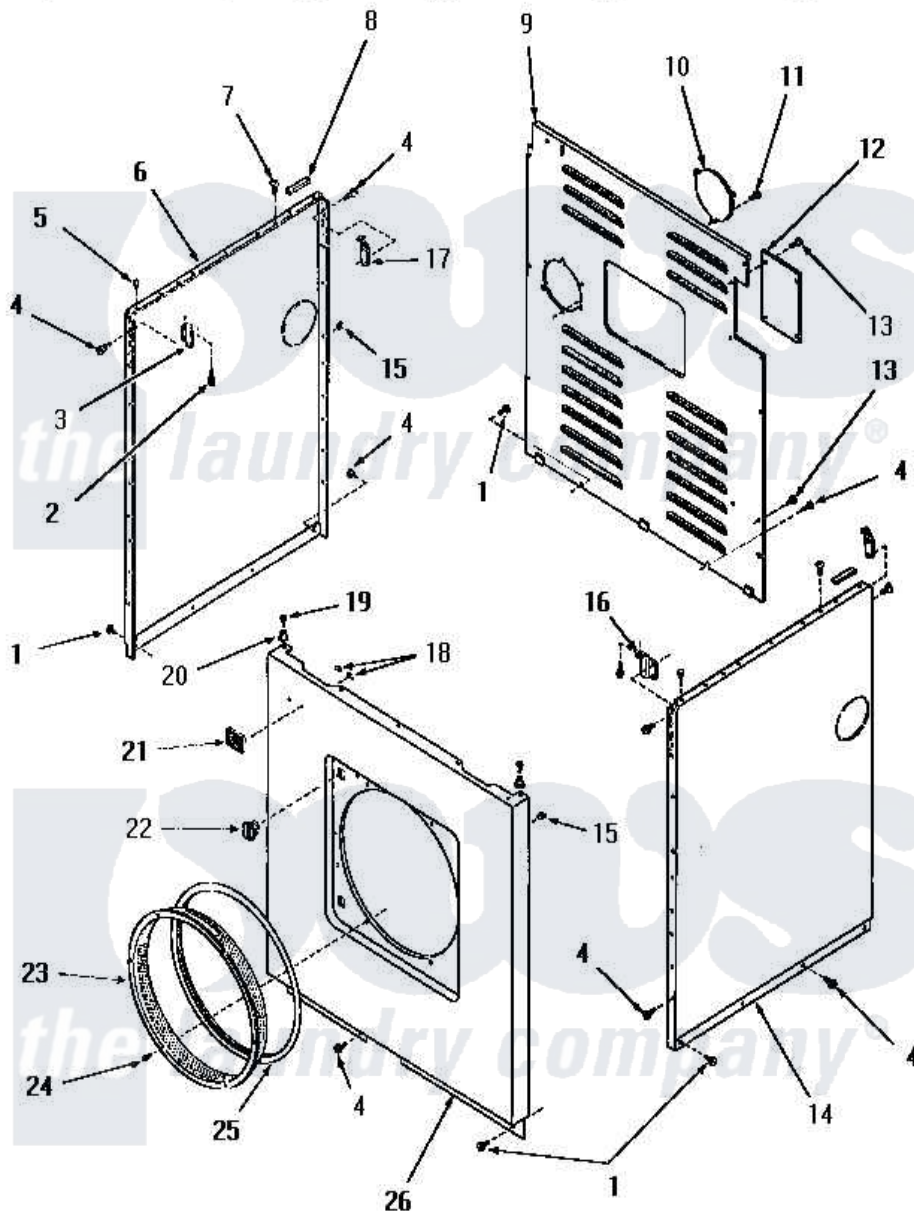

# Amana FG6241 12 - PANELS

Amana [Residential Amana FG6241 Dryer Parts](#) Parts Diagram 12 - PANELS  
 Click on the part number to view part

Item	Original Part Number	Replaced By	Status	Part Description
1	25723	<a href="#">27001200</a>		Screw
2	<a href="#">23008</a>			Screw, 10-24 X 3/4 Sems
3	22847		Not Available	BRACKET
4	51784		Not Available	SCREW,10B-16 X 1/2 HEX
5	<a href="#">21176</a>			Bumper
6	52669H		Not Available	SIDE PANEL, LEFT, HARVEST GOLD
"	52669C		Not Available	SIDE PANEL, LEFT, COPPERTONE
"	52669A		Not Available	SIDE PANEL, LEFT, AVOCADO
"	52669W		Not Available	SIDE PANEL, LEFT, WHITE
7	52442		Not Available	SCREW, No.10-16 X 3/8"
8	<a href="#">80312</a>			Bumper Pad
9	52677GR		Not Available	PANEL,REAR xREPLACE
10	<a href="#">51855GR</a>			Plate, Cover
11	51782		Not Available	SCREW, 6B-20X5/16

12	52108GR		Not Available	TERMINAL BLOCK ACCESS PLATE, G
13	51780	<a href="#">3390631</a>		Screw, 10-16 X 3/8
14	52673A		Not Available	SIDE PANEL, RIGHT, AVOCADO
"	52673H		Not Available	SIDE PANEL, RIGHT, HARVEST GOL
"	52673C		Not Available	SIDE PANEL, RIGHT, COPPERTONE
"	52673W		Not Available	SIDE PANEL, RIGHT, WHITE
15	<a href="#">20387</a>			Bumper
16	22846		Not Available	BRACKET
17	<a href="#">52487</a>			Lug, Hold-Down
18	22161		Not Available	CLIP
19	Q6535		Not Available	SCREW, 10B-16 X 3/4 ROU
20	23020		Not Available	MOUNT, PANEL
21	22086		Not Available	MONOGRAM
22	54660	<a href="#">LA-1003</a>		Door Catch Kit
23	52052GR		Not Available	DUCT RING, GRAY
24	<a href="#">51778</a>			Screw, 8b-18 X 1/2 RD H
25	<a href="#">51799</a>			Seal, Outer
26	54664C		Not Available	FRONT PANEL, COPPERTONE
"	54664W		Not Available	FRONT PANEL, W
"	54664A		Not Available	FRONT PANEL, AVOCADO
"	54664H		Not Available	FRONT PANEL, HARVEST GOLD