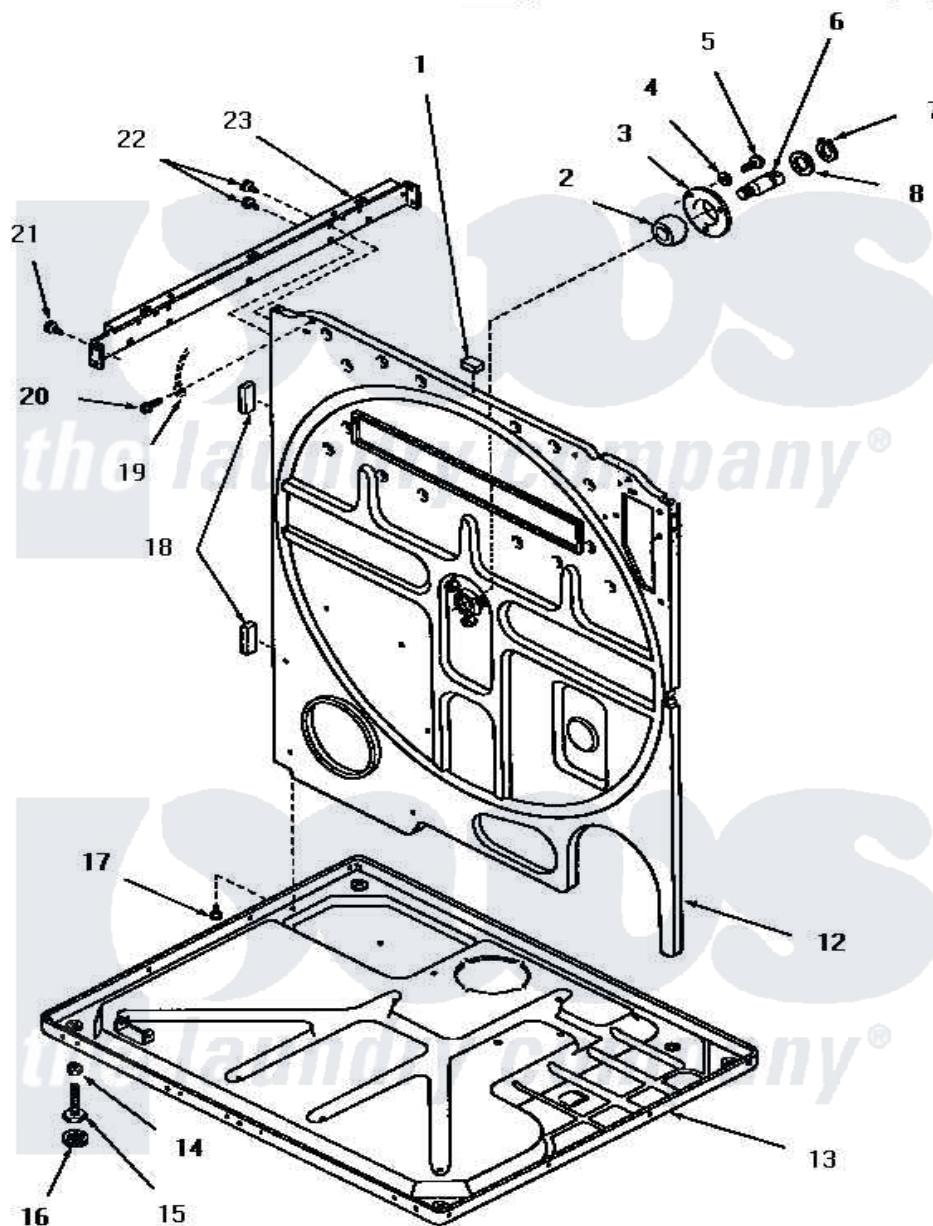

Amana FG6241 13 - REAR FRAME AND FRAME BASE

Amana Residential Amana FG6241 Dryer Parts Parts Diagram 13 - REAR FRAME AND FRAME BASE
 Click on the part number to view part

Item	Original Part Number	Replaced By	Status	Part Description
1	Y0054053	Y0301205		Element- L
2	Y52079			Bearing, Drum Shaft
3	51826		Not Available	COVER,BEARING
4	03189			LoCkwasher, 1/4 Std-C P
5	53589	8204624		Bolt
6	53132		Not Available	SHAFT,DRUM
7	70061			Ring, Retaining
8	Y52564			Washer
12	52574		Not Available	FRAME,REAR
13	Y52572		Not Available	FRAME BASE
14	52794	62739		Nut, Lock
15	Y52696	Y305086		Adjustable Leg And Nut
16	70282	Y314137		Foot, Rubber
17	25723	27001200		Screw
18	20354		Not Available	BUMPER PAD
19	Y00000000		Not Available	SEE NOTE GROUND WIRE, GREEN

20	51784		Not Available	SCREW, 10B-16 X 1/2 HEX
21	25723	27001200		Screw
22	51780	3390631		Screw, 10-16 X 3/8
23	51818		Not Available	SUPPORT CHANNEL, RIGHT OR LEFT