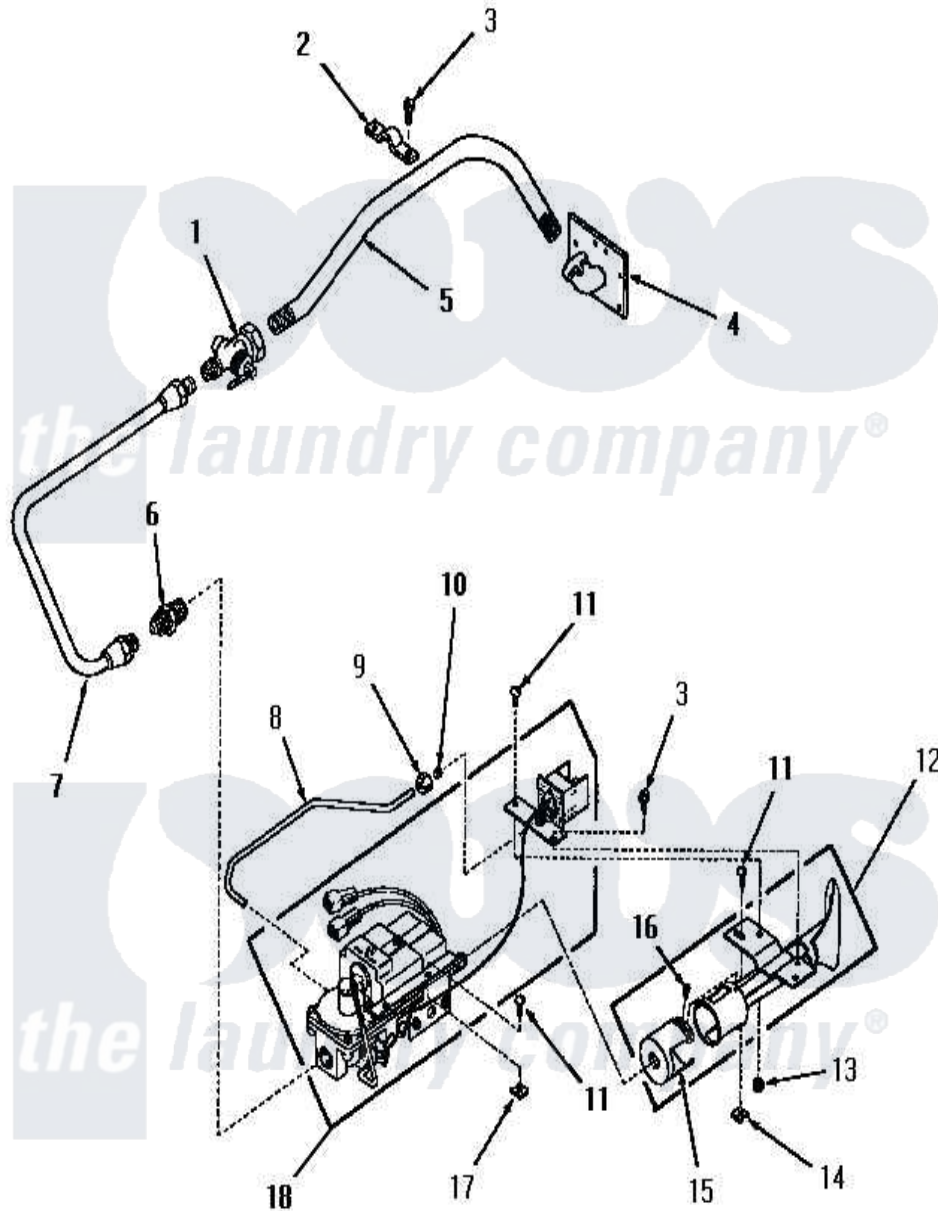

Amana FG6241 14 - STANDING PILOT BURNER

Amana Residential Amana FG6241 Dryer Parts Parts Diagram 14 - STANDING PILOT BURNER
 Click on the part number to view part

Item	Original Part Number	Replaced By	Status	Part Description
1	Y51058		Not Available	VALVE
2	51828		Not Available	GAS PIPE CLAMP
3	51784		Not Available	SCREW,10B-16 X 1/2 HEX
4	51842		Not Available	PIPE SUPPORT
5	51775		Not Available	INLET GAS PIPE
6	54408			Connector, Male
7	54407		Not Available	ASSY,INLET GAS TUBE
8	53382		Not Available	TUBE,PILOT xREPLACE
9	52861		Not Available	NUT,COMPRESSION
10	52860		Not Available	SLEEVE,COMPRESSION
11	20267			Screw, 10-24 X 3/8 Round
12	53011		Not Available	TUBE,BURNER
13	03673		Not Available	NUT
14	20249	36020		Nut-10-24
15	53007	53-007		Receptacle
16	53006	53-006		Receptacle

17	21747		Nut, Speed
18	53377	Not Available	VALVE,GAS
NI	52894	Not Available	STICKER
"	53408	Not Available	LABEL,CHANGE-OVER
"	53556	Not Available	STICKER,CONVERSION
"	53390		Plug, Block-Open
"	52893		Sticker
"	213P3		Kit, Conversion
"	53558	Not Available	SCREW,VENT
"	53557	Not Available	STICKER
"	53387		Orifice, NG
"	51209	Not Available	ORIFICE,NG
"	214P3	Not Available	KIT,CONVERSION
"	53392	Not Available	VALVE CONVERTED STICKER
"	53389		Orifice, LP
"	51211		Orifice, LP No.55 Drill