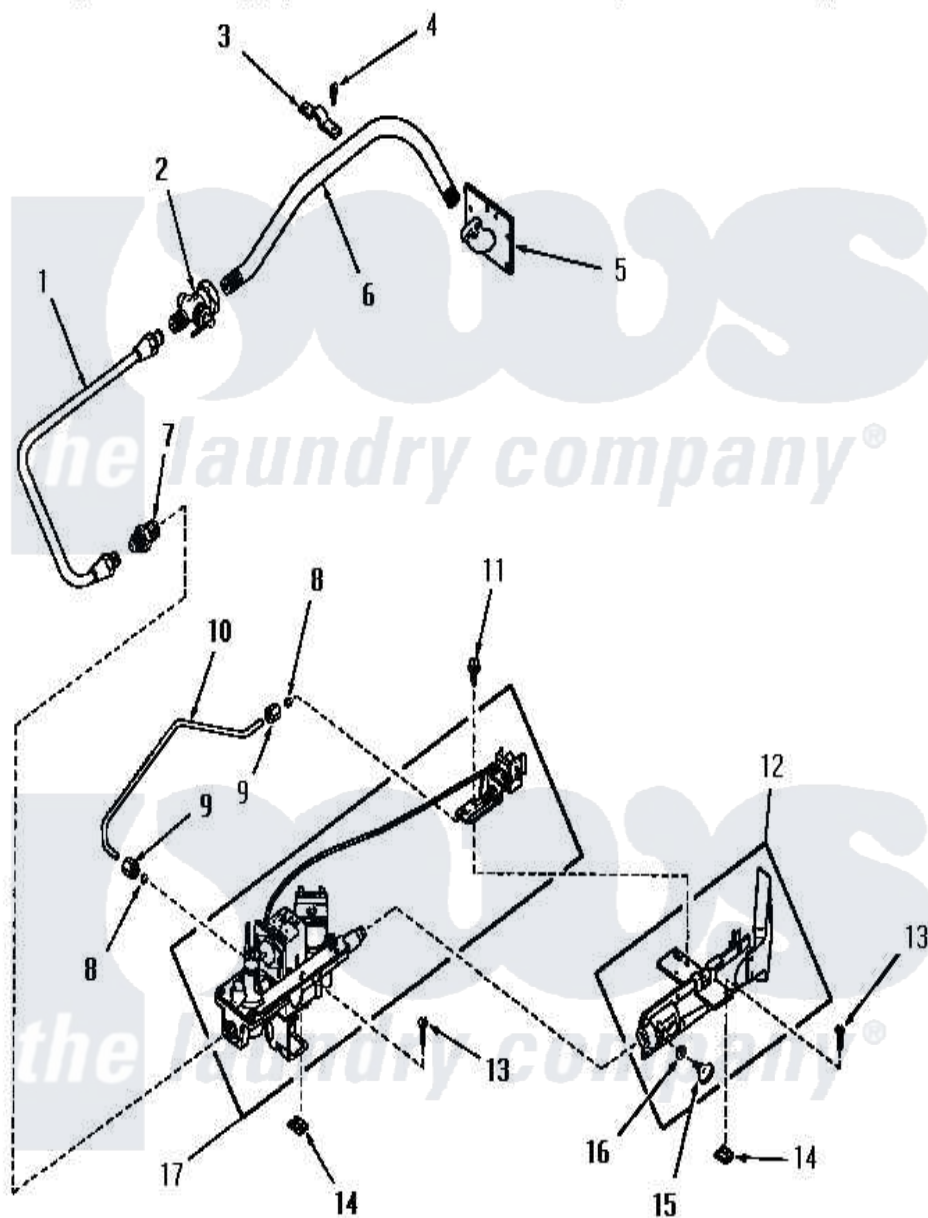

Amana FG6241 15 - STANDING PILOT BURNER

Amana [Residential Amana FG6241 Dryer Parts](#) Parts Diagram 15 - STANDING PILOT BURNER
 Click on the part number to view part

Item	Original Part Number	Replaced By	Status	Part Description
1	54460		Not Available	INLET,GAS TUBE
2	Y51058		Not Available	VALVE
3	51828		Not Available	GAS PIPE CLAMP
4	51784		Not Available	SCREW,10B-16 X 1/2 HEX
5	51842		Not Available	PIPE SUPPORT
6	51775		Not Available	INLET GAS PIPE
7	54408			Connector, Male
8	52860		Not Available	SLEEVE,COMPRESSION
9	52861		Not Available	NUT,COMPRESSION
10	54489		Not Available	TUBE,PILOT
11	23962	W10116760		Screw
12	54471		Not Available	TUBE,BURNER
13	20267			Screw, 10-24 X 3/8 Round
14	21747			Nut, Speed
15	54466		Not Available	THUMB SCREW
16	54735		Not Available	WASHER

17	54488	Not Available	GAS VALVE
NI	240P3	Not Available	KIT,CONVERSION
"	241P3	Not Available	KIT,CONVERSION
"	51209	Not Available	ORIFICE,NG
"	20247		Plug, Pipe
"	54472	Not Available	STICKER
"	54473	Not Available	ORIFICE,PILOT
"	54492	Not Available	ORIFICE,PILOT
"	52894	Not Available	STICKER
"	52893		Sticker
"	54491	Not Available	STICKER
"	54495	Not Available	PLUG,BLOCK-OPEN
"	53408	Not Available	LABEL,CHANGE-OVER
"	51211		Orifice, LP No.55 Drill
"	Y0054476	D7431921Q	Gasket
"	53556	Not Available	STICKER,CONVERSION
"	54477	Not Available	CAP,VENT