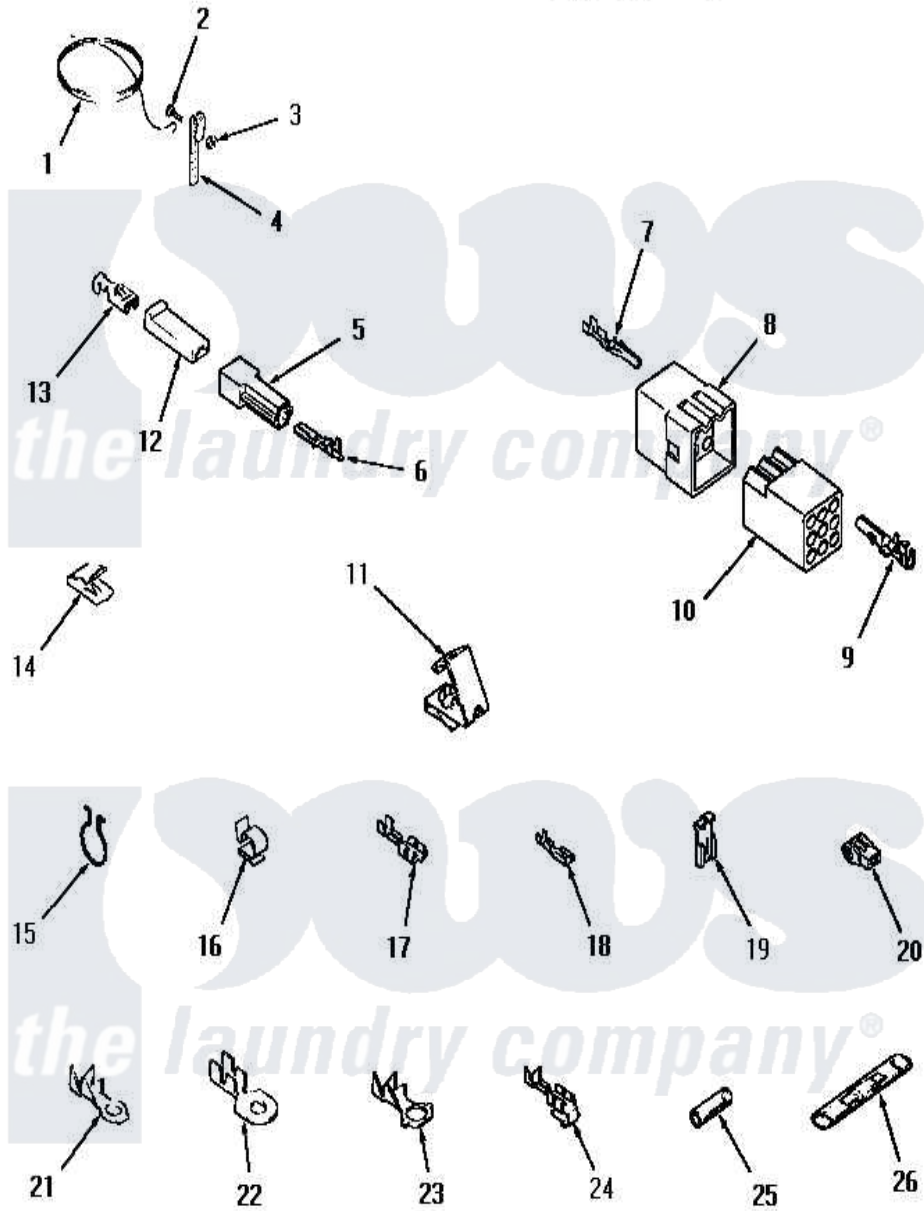

Amana FG6241 16 - WIRE AND TERMINALS

Amana [Residential Amana FG6241 Dryer Parts](#) Parts Diagram 16 - WIRE AND TERMINALS
 Click on the part number to view part

Item	Original Part Number	Replaced By	Status	Part Description
1	Y21429		Not Available	GROUND WIRE
2	21431		Not Available	ROUND HEAD SCREW
3	Y20276		Not Available	NUT
4	21430		Not Available	STRAP,GROUND
5	90788		Not Available	HOUSING,TAB
6	00133			Terminal, Tab-1/4 Male
7	Y00116			Terminal, Pin-Male
8	23033			Plug, 9 Circuit
9	Y00117	5011-XX		093 Female Socket
10	26163			Receptacle, 9 Circuit
11	00158		Not Available	GROUND CLIP
12	90789			Connector
13	Y00115			Lock In Spade Terminal (18 Gaug (1/4 Inch-(1) 18 Gauge Wire)
14	20309			Cable Clip
15	51291			Clip, Wire

16	21036		Clip, Cable
17	Y00119	Not Available	SPADE TERMINAL(18 GAUGE) (1/4 INCH-(1) 18 GAUGE WIRE)
18	00112		Terminal, Spade-3/16 Fe
19	Y00120		Terminal, Flag-1/4 Fema
20	70210	Not Available	INSULATOR,BLUE
21	00110		No. 10 18 Gauge Wire
22	Y00111		Ring Terminal No.10 No.10 18 Gauge Wires Or
23	Y00113	Not Available	TERMINAL,RING-1/4 STUD
24	Y00114		Spade Terminal
25	Y21365	503670	Sleeve Insulator
26	21091	Not Available	CONNECTOR TWO 1/4 INCH MALE
NI	20680	Not Available	18 GAUGE WIRE
"	20679	Not Available	WIRE, 12 GAUGE