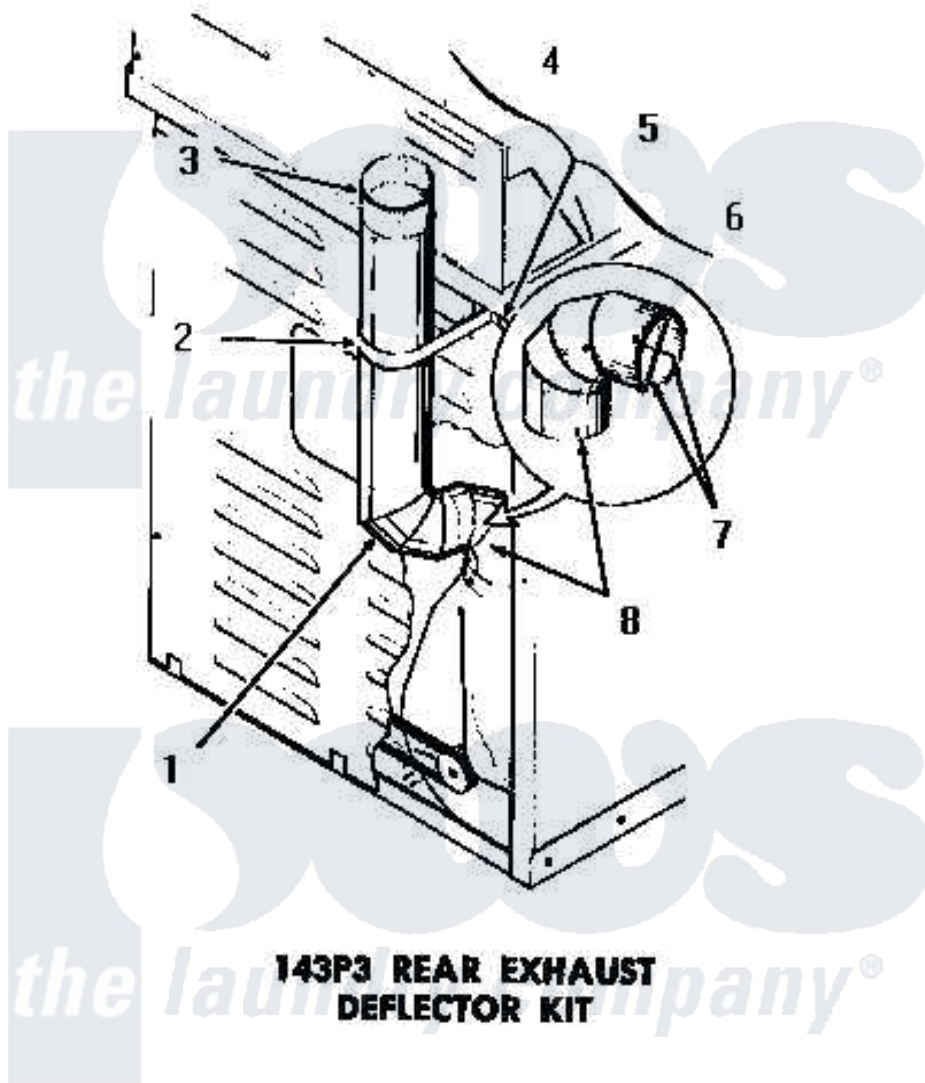

# Amana FG6270 02 - 143P3 REAR EXHAUST DEFLECTOR KIT

**143P3 REAR EXHAUST DEFLECTOR KIT**

Amana Residential Amana FG6270 Washer Parts Parts Diagram 02 - 143P3 REAR EXHAUST DEFLECTOR KIT  
 Click on the part number to view part

Item	Original Part Number	Replaced By	Status	Part Description
1	51917		Not Available	ELBOW
2	52127		Not Available	SUPPORT BRACKET
3	Y52129		Not Available	EXHAUST PIPE, 4" X 18"
4	<a href="#">20267</a>			Screw, 10-24 X 3/8 Round
5	<a href="#">03815</a>			Lockwasher, No.10 Ext Shk
6	03673		Not Available	NUT
7	Y00000000		Not Available	SEE NOTE CUT AND REMOVE WIRE GUARDS
8	Y00000000		Not Available	SEE NOTE DRYER EXHAUST ELBOW -- (SUPPLIED WITH DRYER)
NI	143P3		Not Available	REAR EXHAUST DEFLECTOR KIT