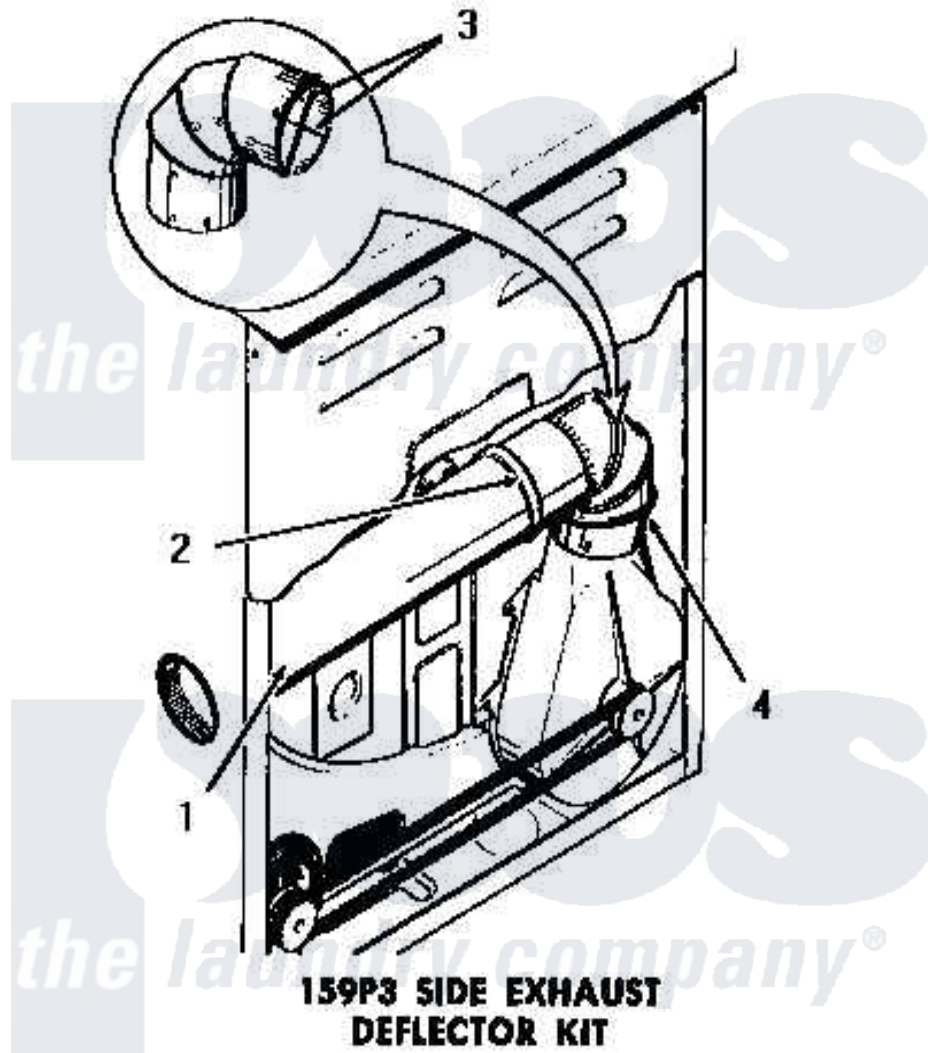

# Amana FG6270 03 - 159P3 SIDE EXHAUST DEFLECTOR KIT

[Amana Residential Amana FG6270 Washer Parts](#) Parts Diagram 03 - 159P3 SIDE EXHAUST DEFLECTOR KIT  
 Click on the part number to view part

Item	Original Part Number	Replaced By	Status	Part Description
1	<a href="#">Y0052776</a>			Handle, Oven Door
2	0052775	<a href="#">0057344</a>		Suptop Burner
3	Y00000000		Not Available	SEE NOTE CUT AND REMOVE WIRE GUARDS
4	Y00000000		Not Available	SEE NOTE DRYER EXHAUST ELBOW -- (SUPPLIED WITH DRYER)
NI	159P3		Not Available	SIDE EXHAUST DEFLECTOR KIT