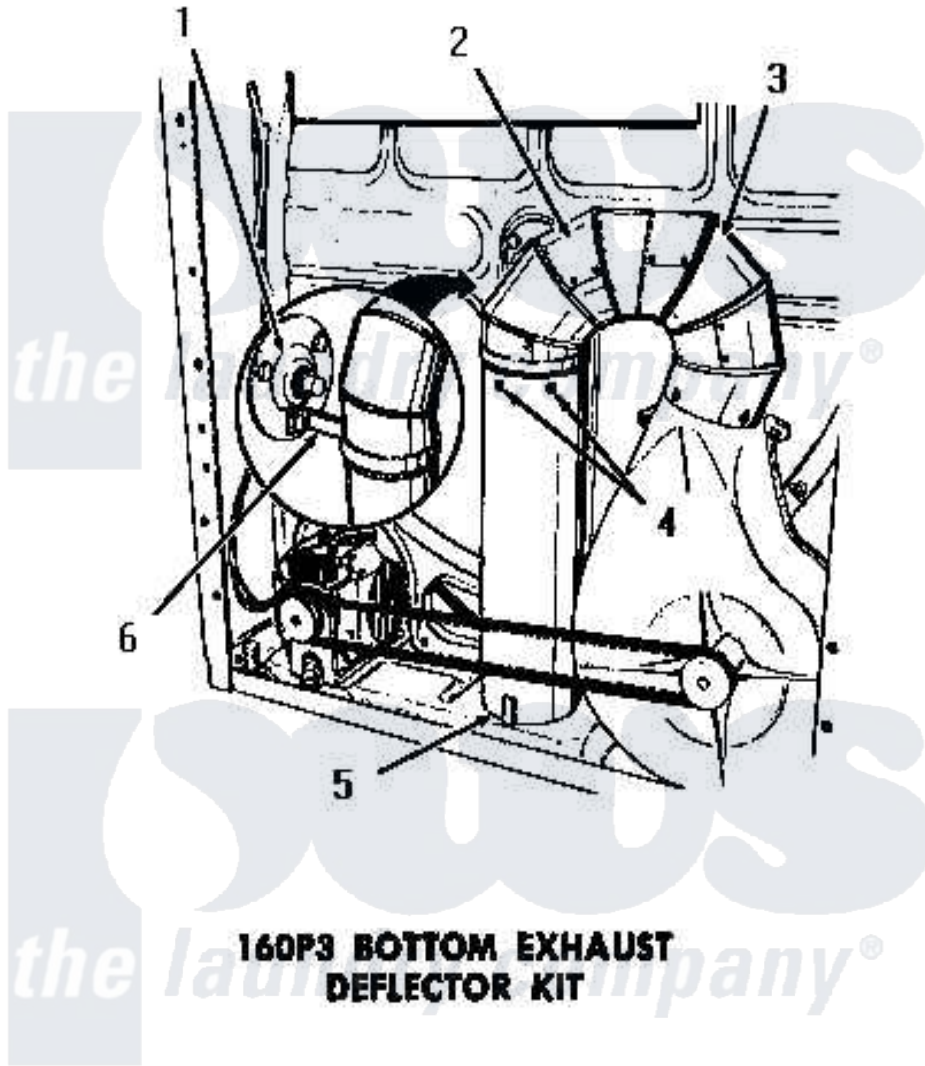

Amana FG6270 04 - 160P3 BOTTOM EXHAUST DEFLECTOR KIT

160P3 BOTTOM EXHAUST DEFLECTOR KIT

[Amana Residential Amana FG6270 Washer Parts](#) Parts Diagram 04 - 160P3 BOTTOM EXHAUST DEFLECTOR KIT
 Click on the part number to view part

Item	Original Part Number	Replaced By	Status	Part Description
1	Y00000000		Not Available	SEE NOTE BEARING RETAINER
2	52699		Not Available	SHORT 90 DEGREES ELBOW
3	Y00000000		Not Available	SEE NOTE DRYER EXHAUST ELBOW -- (SUPPLIED WITH DRYER)
4	23222	3177991		Screw
5	52698		Not Available	EXHAUST TUBE
6	0052775	0057344		Suptop Burner
NI	160P3		Not Available	BOTTOM EXHAUST DEFLECTOR KIT