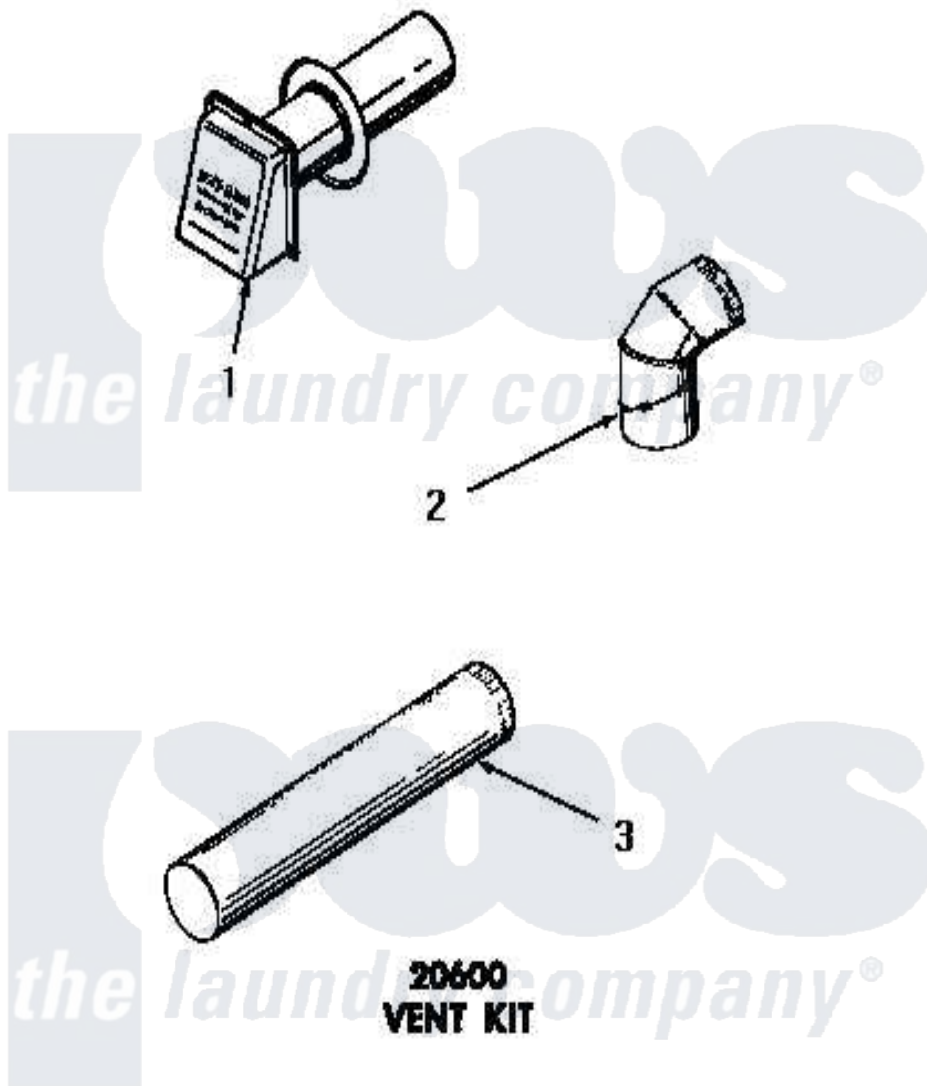

Amana FG6270 05 - 20600 VENT KIT

Amana [Residential Amana FG6270 Washer Parts](#) Parts Diagram 05 - 20600 VENT KIT
[Click on the part number to view part](#)

Item	Original Part Number	Replaced By	Status	Part Description
1	20601		Not Available	WEATHER HOOD
2	51917		Not Available	ELBOW
3	20602	20-602		Root Destroyer
NI	20600		Not Available	VENT KIT