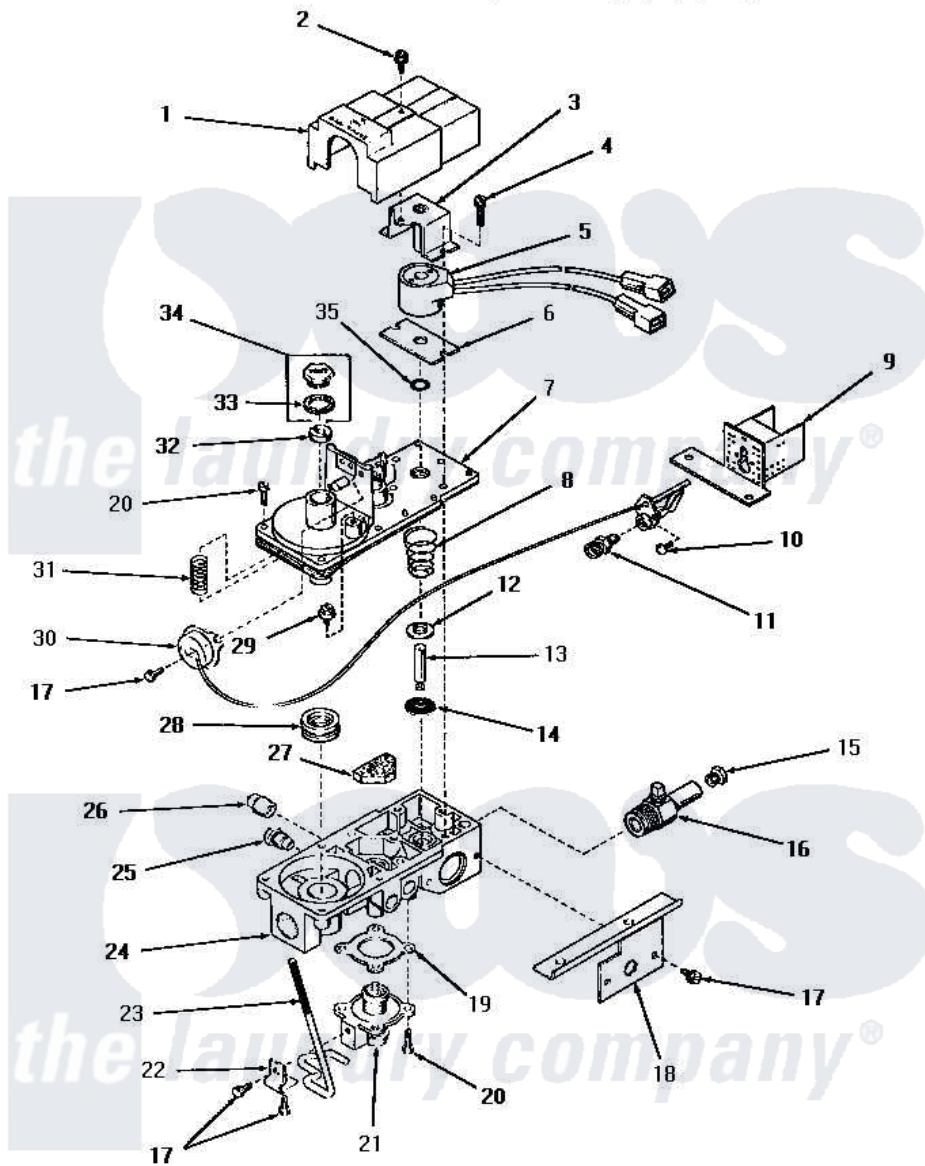

Amana FG6270 06 - 53377 GAS VALVE (NAT. / MIXED GAS)

53377 GAS VALVE (NAT./MIXED GAS)

Amana [Residential Amana FG6270 Washer Parts](#) Parts Diagram 06 - 53377 GAS VALVE (NAT. / MIXED GAS)
 Click on the part number to view part

Item	Original Part Number	Replaced By	Status	Part Description
1	53377S		Not Available	VALVE HOUSING
2	53379B		Not Available	HEX HEAD SCREW
3	53377B		Not Available	PLUNGER GUIDE AND BRACKET
4	53379C		Not Available	HEX HEAD SCREW
5	53377A		Not Available	COIL,BURNER
6	53377C		Not Available	PLATE
7	53377K		Not Available	VALVE COVER AND GASKET
8	53377Y		Not Available	VALVE SPRING
9	53377F		Not Available	PILOT SHIELD
10	53379F		Not Available	ROUND HEAD SCREW
11	53387			Orifice, NG
12	53377L		Not Available	STIFFENER
13	53377M		Not Available	PLUNGER SHAFT
14	53377N		Not Available	PLUNGER SEAT
15	51209		Not Available	ORIFICE,NG

16	53377W	Not Available	BURNER ORIFICE ADAPTER
17	53379D	Not Available	HEX HEAD SCREW
18	53377Q	Not Available	MOUNTING BRACKET
19	53377H	Not Available	GASKET
20	53379E	Not Available	HEX HEAD SCREW
21	53377G	Not Available	RESET VALVE
22	53377U	Not Available	CLAMP
23	53377J	Not Available	RESET LEVER
24	53377P	Not Available	VALVE BODY
25	53377V	Not Available	SCREW, COMPRESSION
26	20247		Plug, Pipe
27	53377T	Not Available	FILTER
28	52966R	Not Available	REGULATOR SEAT
29	53377Z	Not Available	HEX HEAD SCREW
30	53377E	Not Available	BURNER, PILOT
31	53377X	Not Available	REGULATOR SPRING
32	52966M	Not Available	REGULATOR SCREW
33	52966L	Not Available	GASKET
34	53558	Not Available	SCREW, VENT
35	53377D	Not Available	O-RING
NI	53377	Not Available	VALVE, GAS