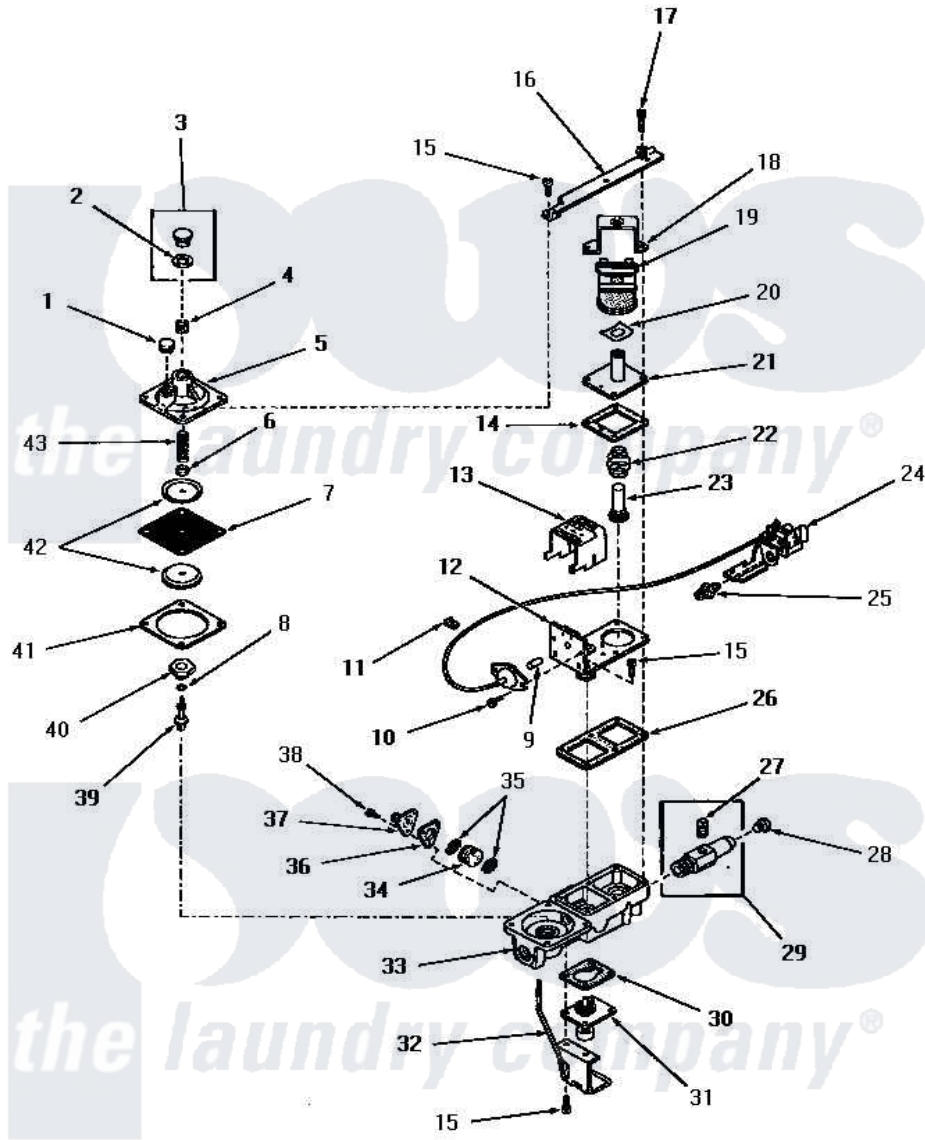

Amana FG6270 07 - 54488 GAS VALVE (NAT. / MIXED GAS)

54488 GAS VALVE (NAT./MIXED GAS)

Amana [Residential Amana FG6270 Washer Parts](#) Parts Diagram 07 - 54488 GAS VALVE (NAT. / MIXED GAS)
 Click on the part number to view part

Item	Original Part Number	Replaced By	Status	Part Description
1	54477		Not Available	CAP,VENT
2	0054474		Not Available	USE D7425607
3	Y0054476	D7431921Q		Gasket
4	54486C		Not Available	REGULATOR SCREW
5	51402Q		Not Available	REGULATOR COVER
6	51402V		Not Available	NUT
7	51402X		Not Available	DIAPHRAGM
8	51402Y		Not Available	GASKET
9	54486Z		Not Available	ACTUATING PIN
10	54486K		Not Available	SCREW
11	54486N		Not Available	CLAMP
12	54486D		Not Available	PILOT VALVE LATCH AND PLATE
13	54486G		Not Available	LATCH COVER
14	54486T		Not Available	GASKET
15	54486J		Not Available	SCREW
16	54485		Not Available	MOUNTING BRACKET

17	54486L	Not Available	SCREW
18	54486F	Not Available	COIL HOLD-DOWN BRACKET
19	54486A	Not Available	COIL,BURNER
20	51402G	Not Available	LEAF SPRING
21	54486U	Not Available	PLUNGER GUIDE
22	51999E	Not Available	SPRING
23	54486M	Not Available	PLUNGER
24	54484	Not Available	PILOT BURNER
25	54473	Not Available	ORIFICE,PILOT
26	54486R	Not Available	GASKET
27	20247		Plug, Pipe
28	51209	Not Available	ORIFICE,NG
29	0054480	Not Available	NET-PAN,DRAIN
30	54486S	Not Available	GASKET
31	54486Q	Not Available	RESET VALVE
32	54486E	Not Available	RESET LEVER AND BRACKET
33	54486B	Not Available	VALVE BODY
34	54486Y	Not Available	FILTER
35	54486X	Not Available	FILTER SCREEN
36	54486W	Not Available	GASKET
37	54486P	Not Available	OUTLET
38	54486H	Not Available	SCREW
39	51402AB	Not Available	REGULATOR PIN
40	51402AA	Not Available	REGULATOR PIN SEAT
41	51402Z	Not Available	GASKET
42	51402W	Not Available	DIAPHRAGM PLATE
43	51402U	Not Available	REGULATOR SPRING
NI	54488	Not Available	GAS VALVE