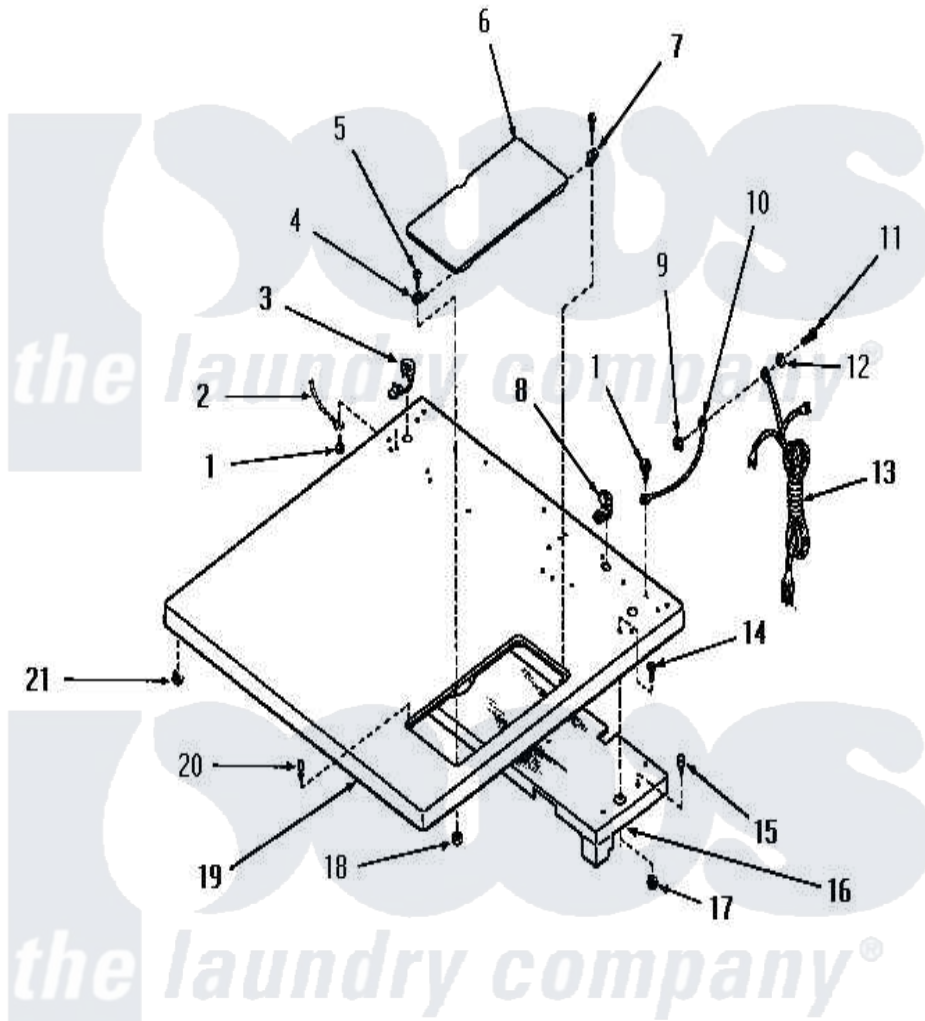

Amana FG6270 08 - CABINET TOP

**CABINET TOP
(Gas Models)**

Amana [Residential Amana FG6270 Washer Parts](#) Parts Diagram 08 - CABINET TOP
Click on the part number to view part

Item	Original Part Number	Replaced By	Status	Part Description
"	NOTE:		Not Available	THIS ASSEMBLY WILL BE SUPPLIED WHENEVER 52963GR LINT SCREEN HOUSING OR 53058GR INNER DOOR PANEL IS ORDERED.
1	51924			Screw, 10-24 X 1/2 HeX
2	Y00000000		Not Available	SEE NOTE GROUND WIRE, GREEN
3	52113			Relief, Strain
4	51350			Hinge, Front
5	03630		Not Available	SCREW,6-32 X 3/8 ROUND
6	52518A		Not Available	ACCESS DOOR, AVOCADO
"	52518C		Not Available	ACCESS DOOR, COPPERTONE
"	52518W		Not Available	ACCESS DOOR, WHITE
"	52518H		Not Available	xREPLACE
7	51351			Hinge, Rear
8	21903	211881		Grommet, Cord Part Not Used-

8	21903	211001		Gas Models Only
9	23951	M0282009		Nut
10	54300		Not Available	GROUND WIRE, GREEN
11	20267			Screw, 10-24 X 3/8 Round
12	03815			Lockwasher, No.10 Ext Shk
13	51508		Not Available	POWER CORD
14	03203			Screw, 8-32 X 3/8 Round Head
15	51355	51-355		5500w/240v, 13-23/32, Low Watt
16	52614		Not Available	TOP BAFFLE ASSEMBLY
17	51236	488130		Nut
18	22678			Nut, Nylon
19	52503C		Not Available	CABINET TOP, COPPERTONE
"	52503A		Not Available	CABINET TOP, AVOCADO
"	52503W		Not Available	CABINET TOP, WHITE
"	52503H		Not Available	CABINET TOP, HARVEST GOLD
20	53445			Bumper
21	23007		Not Available	CAGED NUT