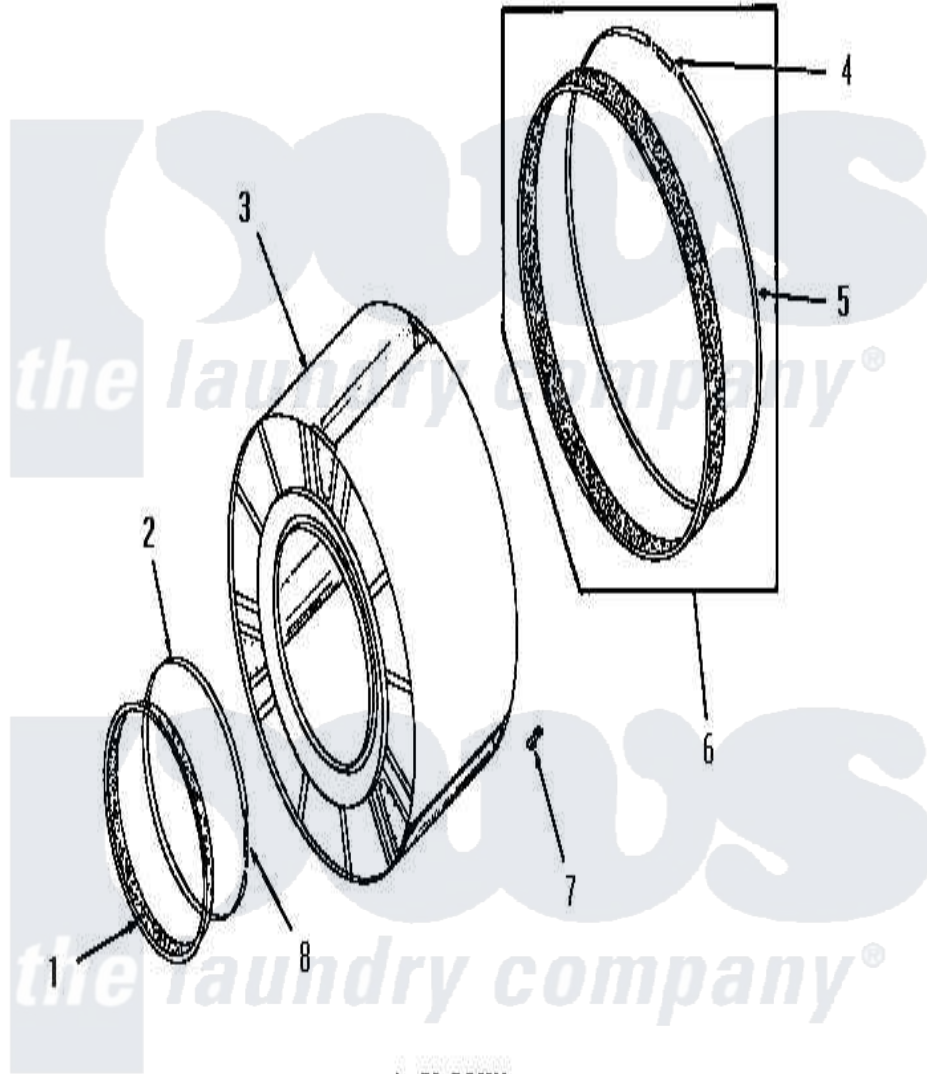

# Amana FG6270 09 - CLOTHES DRUM

**CLOTHES DRUM**

Amana [Residential Amana FG6270 Washer Parts](#) Parts Diagram 09 - CLOTHES DRUM  
 Click on the part number to view part

Item	Original Part Number	Replaced By	Status	Part Description
1	<a href="#">51881</a>			Seal, Front
2	<a href="#">50169</a>			Strap, Retainer
3	<a href="#">53135</a>			Assembly, Drum
4	<a href="#">52310</a>			Spring
5	<a href="#">50781</a>			Strap, Seal
6	<a href="#">51883A</a>			Assembly, Seal
7	51201		Not Available	CLIP
8	<a href="#">50168</a>			Spring