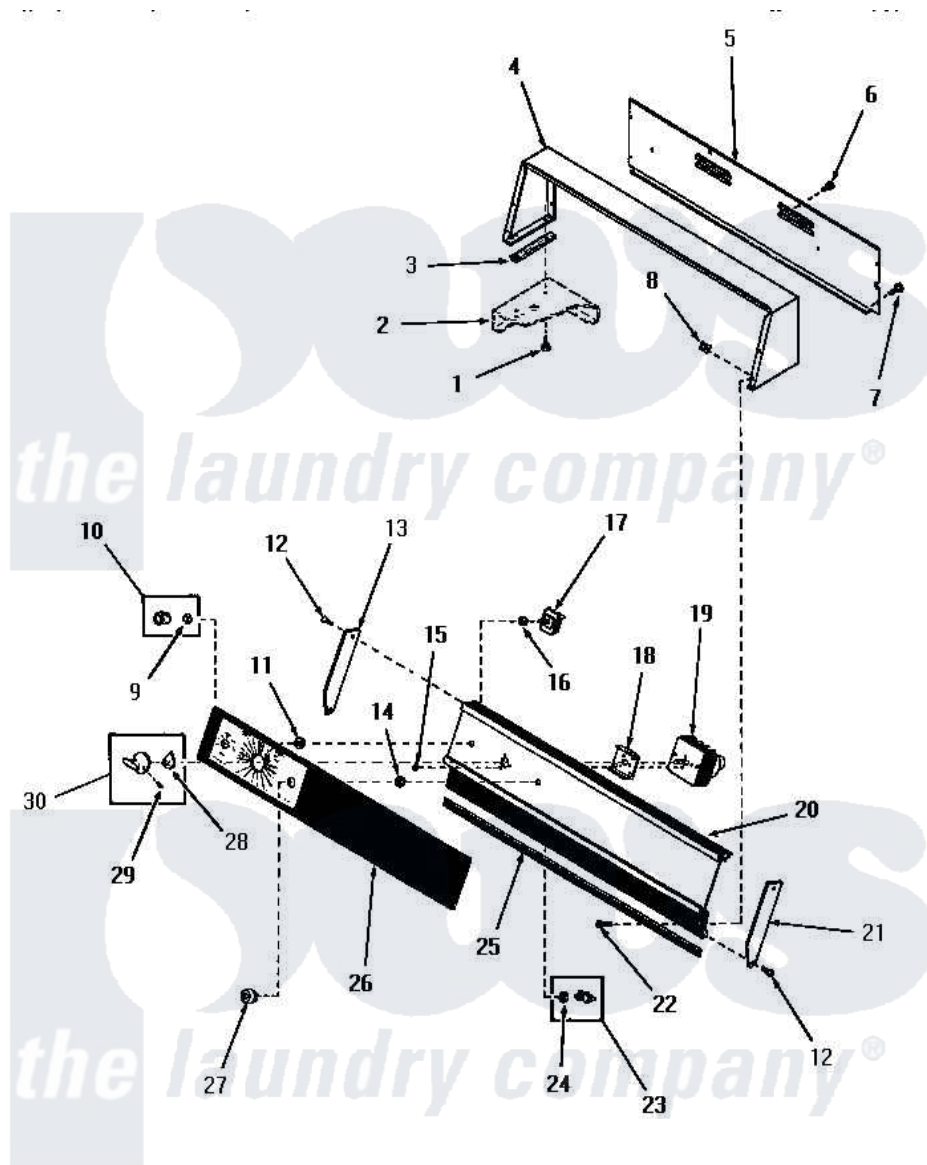

Amana FG6270 10 - CONTROL PANEL, CONTROL HOOD & CONTROLS

CONTROL PANEL, CONTROL HOOD AND CONTROLS

Amana [Residential Amana FG6270 Washer Parts](#) Parts Diagram 10 - CONTROL PANEL, CONTROL HOOD & CONTROLS

[Click on the part number to view part](#)

Item	Original Part Number	Replaced By	Status	Part Description
1	23962	W10116760		Screw
2	Y00000000		Not Available	SEE NOTE CABINET TOP
3	23028		Not Available	GASKET,CONTROL BOX END
4	54526W		Not Available	CONTROL HOOD, WHITE
"	54526H		Not Available	CONTROL HOOD, HARVEST GOLD
"	54526A		Not Available	CONTROL HOOD, AVOCADO
5	54530GR		Not Available	CONTROL HOOD REAR COVER, GRAY
6	23222	3177991		Screw
7	25724		Not Available	HEX HEAD SCREW
8	54038			NUT, Speed U-Type
9	22244		Not Available	CLIP,C xREPLACE
10	23128	22001655		Switch, Water Temp.
11	24391		Not Available	KNURLED NUT
12	52864	500226		Screw, 8b-16 x 5/8 Tap

13	26339	Not Available	END CAP, LEFT
14	23406	Not Available	KNURLED NUT
15	20272	Not Available	PHILLIPS HEAD SCREW
16	91176		Lockwasher, 3/8 Intshkp
17	53380	Not Available	TEMPERATURE SELECTOR SWITCH
18	26345	Not Available	SPACER
19	52610	Not Available	TIMER
20	Y0055283		Button, Door
21	26338	Not Available	END CAP, RIGHT
22	25232	Not Available	SCREW,8AB-18X7/8 OVAL
23	53563	Not Available	SWITCH,DOOR RELEASE
24	52947		Nut, Hex 15/32-32
25	55287	Not Available	GASKET
26	0055282	Not Available	BLOCK, FUSE
27	23130	Not Available	SWITCH COLLAR
28	24857	Not Available	INDICATOR
29	25285	Not Available	SETSCREW
30	24858	Not Available	ASSY,KNOB-TIMER